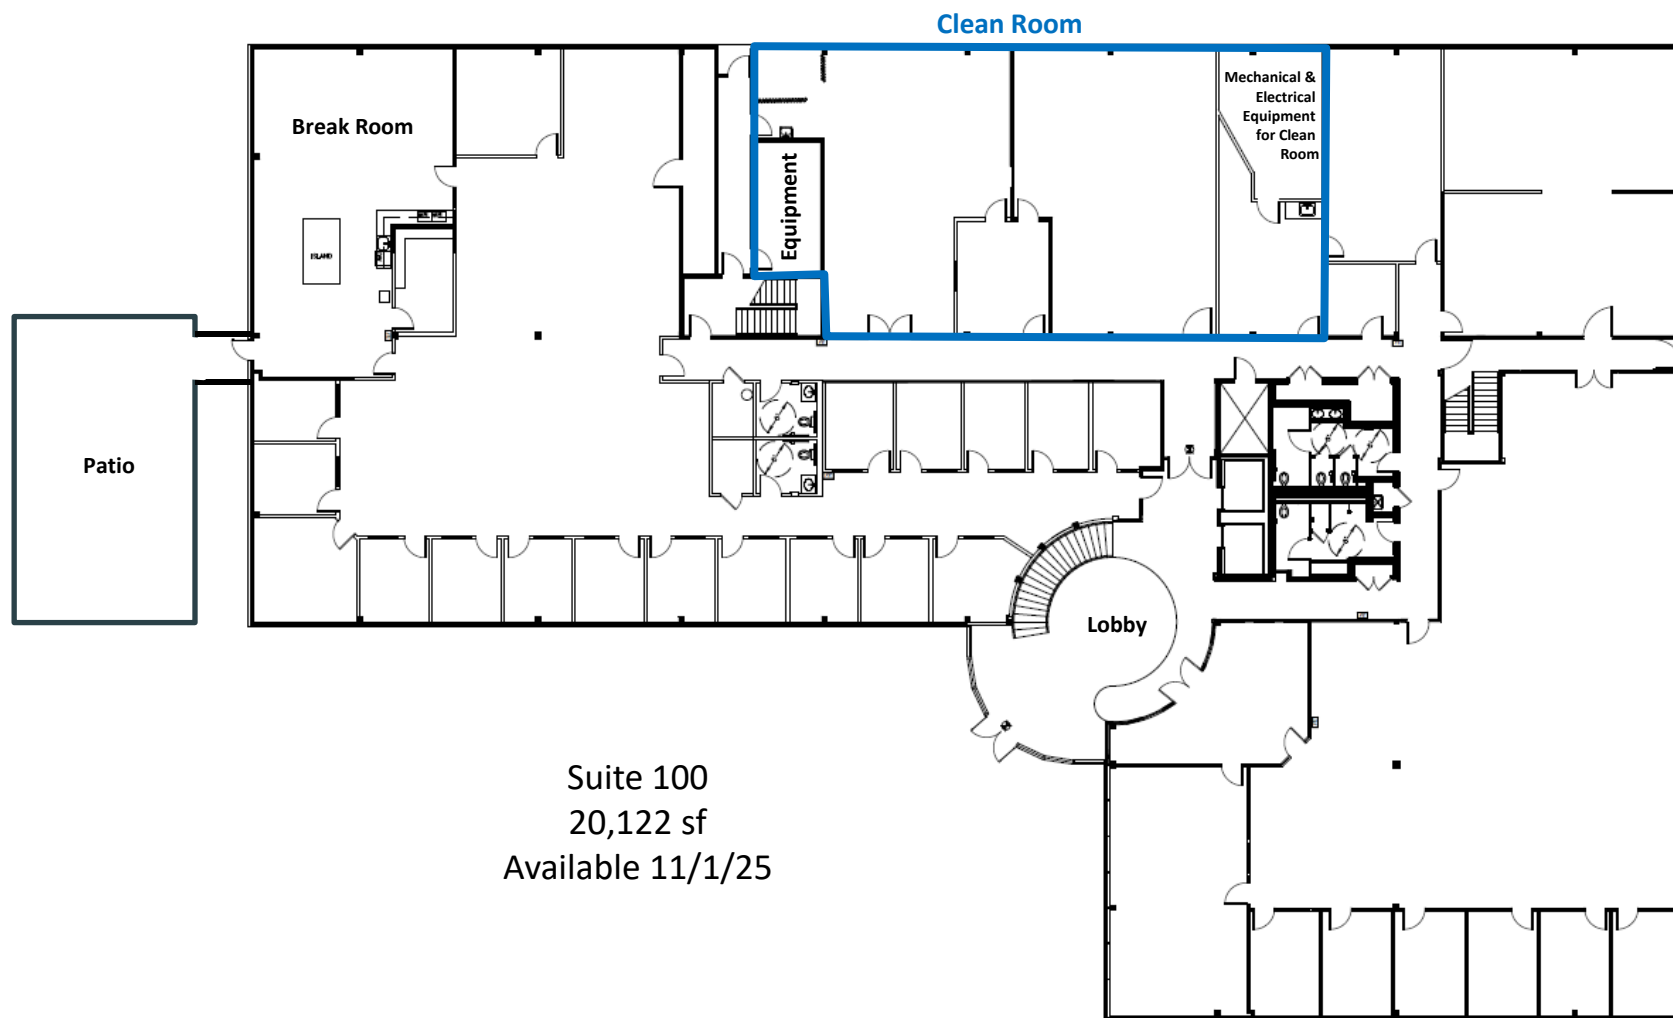

Century Place

1852 Century Place NE, Atlanta, GA 30345

Suite 100
20,122 sf
Available 11/1/25

Candy McIntyre
Vice President, Leasing

Direct: 770.623.2099

Mobile: 404.408.9788

cmcintyre@BrandProperties.com

BRAND Real Estate Services