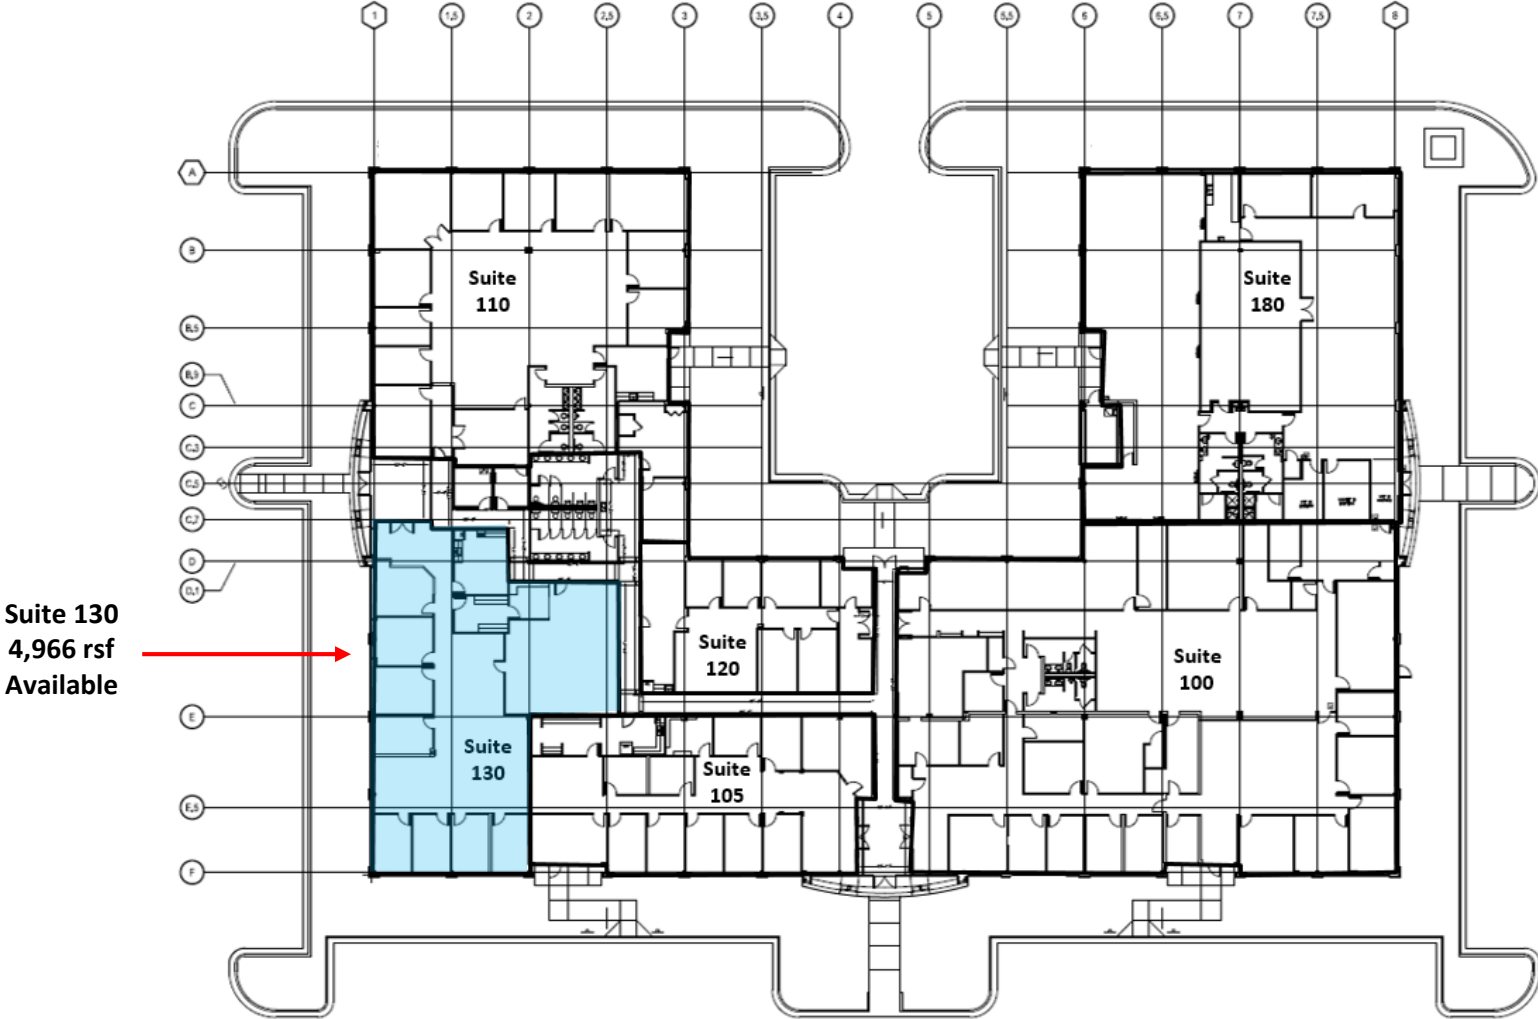

1255 Lakes Parkway

Building 100, Lawrenceville, GA 30343

Candy McIntyre
Vice President, Leasing
Direct: 770.623.2099
Mobile: 404.408.9788
cmcintyre@BrandProperties.com

BRAND Real Estate Services
1960 Satellite Boulevard, Suite 1300
Duluth, Georgia 30097
770.476.4801 BrandProperties.com