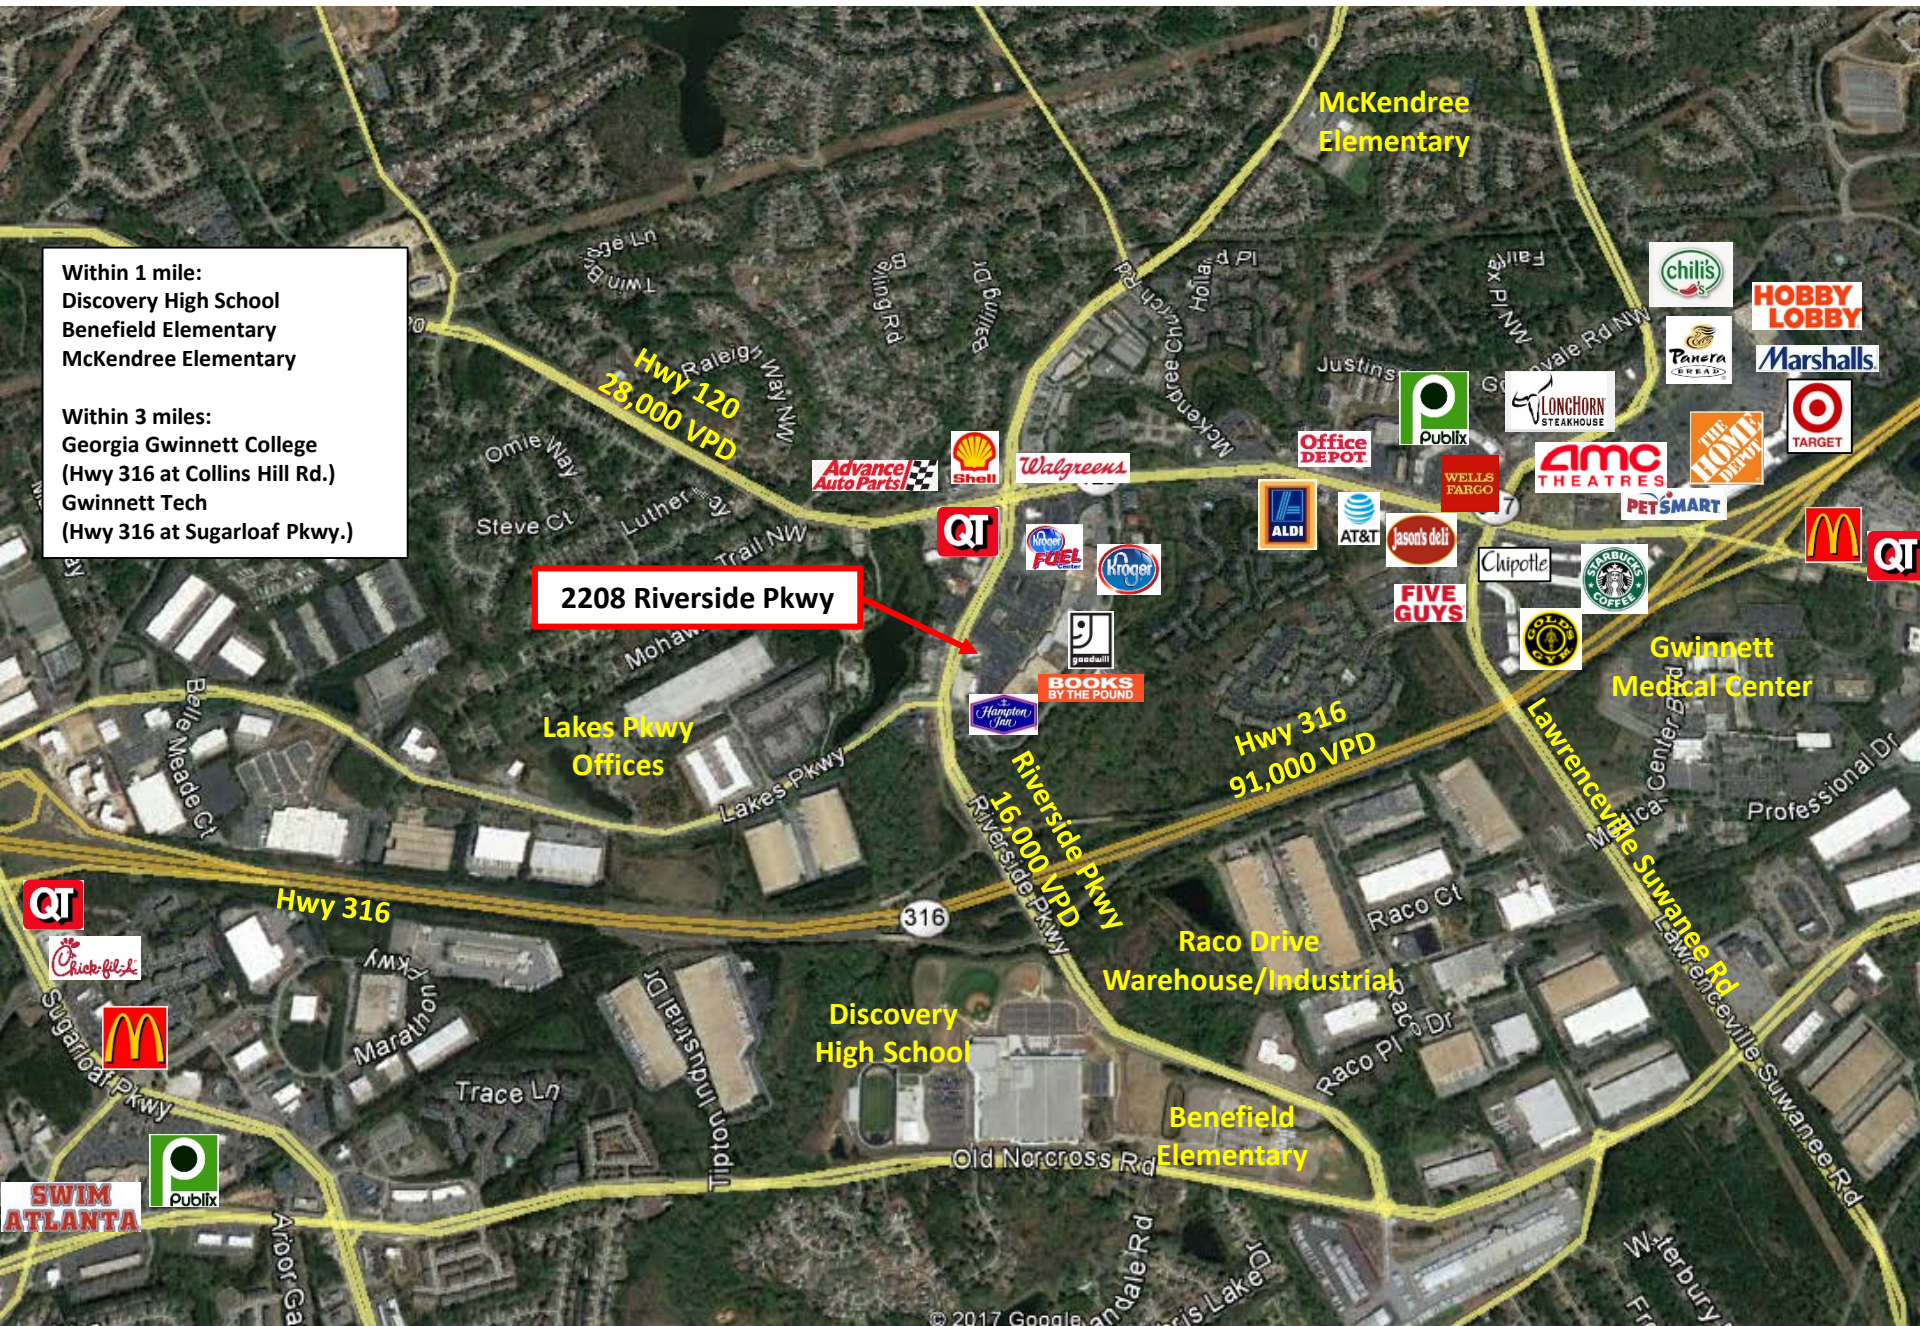

# Former Sonic

2208 Riverside Parkway, Lawrenceville, GA 30043

**Within 1 mile:**  
Discovery High School  
Benefield Elementary  
McKendree Elementary

**Within 3 miles:**  
Georgia Gwinnett College  
(Hwy 316 at Collins Hill Rd.)  
Gwinnett Tech  
(Hwy 316 at Sugarloaf Pkwy.)

**2208 Riverside Pkwy**

McKendree Elementary

Hwy 120  
28,000 VPD

Hwy 316  
91,000 VPD

Riverside Pkwy  
16,000 VPD

Lakes Pkwy  
Offices

Raco Drive  
Warehouse/Industrial

Discovery High School

Benefield Elementary

Gwinnett Medical Center

Hwy 316

316