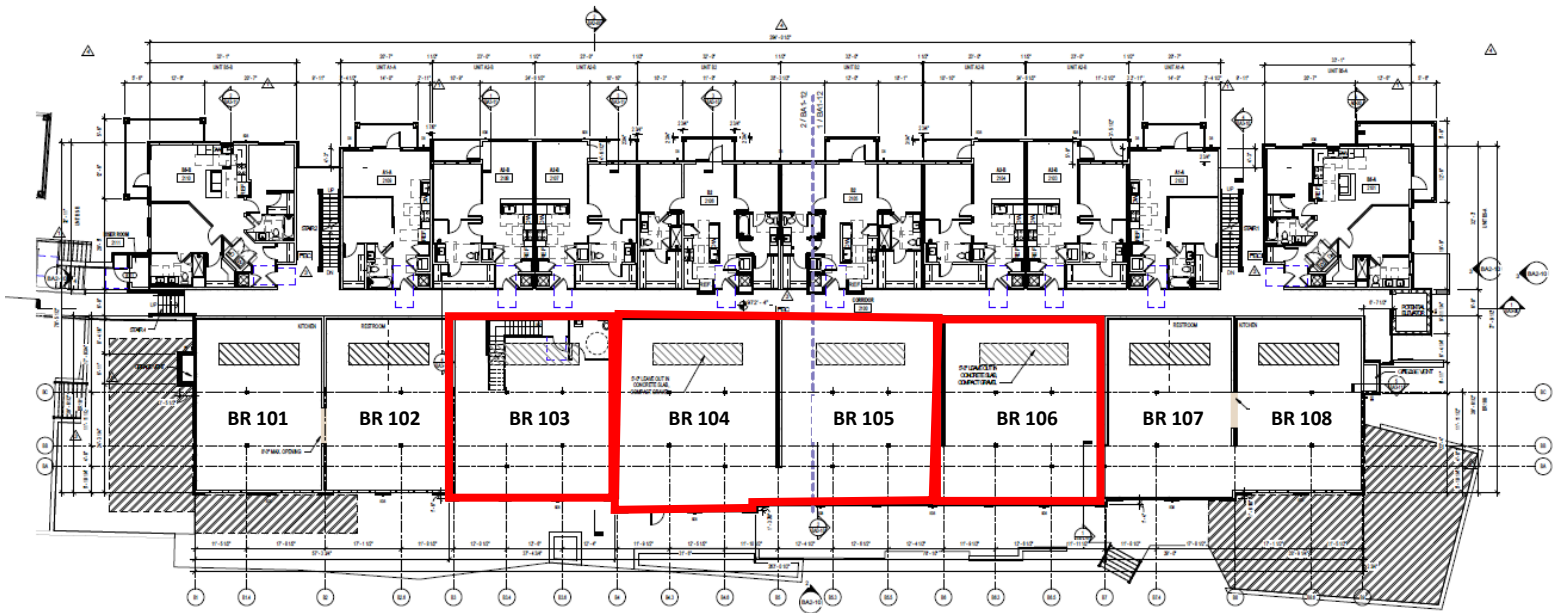

Sugarloaf Walk – Building B Retail, Level 1
As of 7.30.2019

Suite	Building B Tenants	SF
BR 101	Elsy's Seafood	1,144
BR 102	CPR (Cell Phone Repair)	1,140
BR 103	Available	1,499
BR 104-105	Available	3,136
BR 106	Available	1,506
BR 107-108	White Windmill Bakery	2,328
	Building B - Total SF	10,753

Sugarloaf Walk – Building C Retail, Level 1
 As of 7.30.2019

Suite	Building C Tenants	SF
CR 101	Wings 'N Burgers	1,496
CR 102-106	Residential	NA
CR 107-108	Available	3,233
CR 109	Available	1,492
CR 110	Available	1,217
CR111	Available	1,140
CR112	Available	1,256
CR 113	Available	1,256
CR 114	Crazy Dough's Pizza	1,545
	Building C – Total SF	12,635