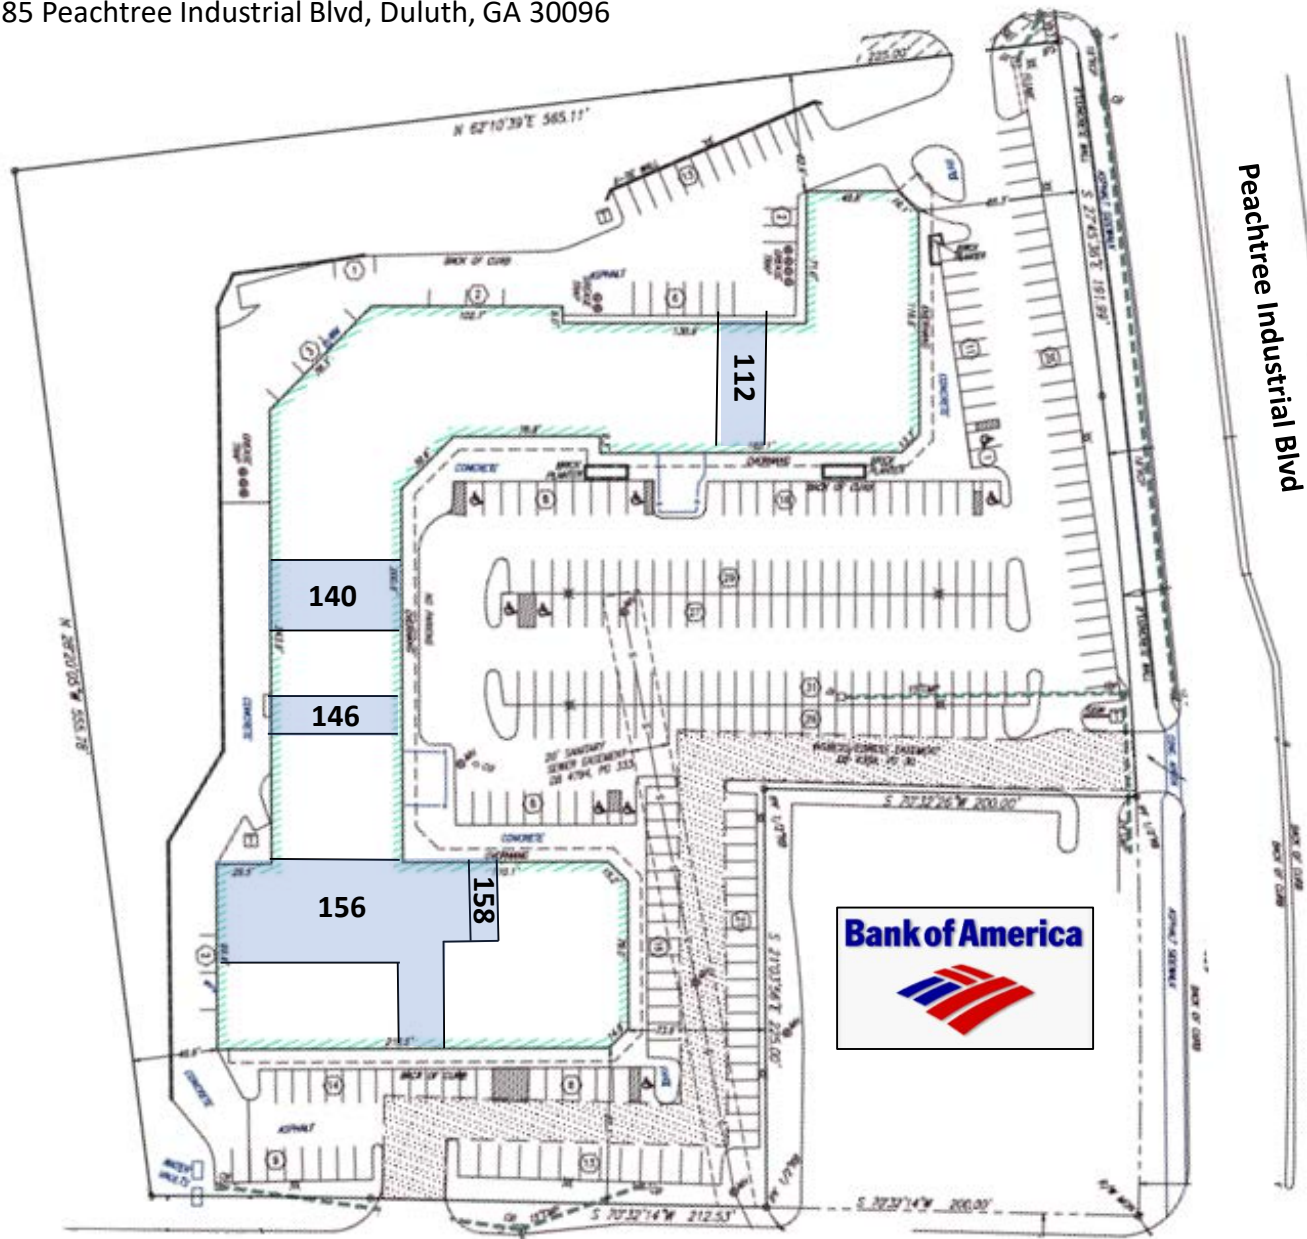

Duluth Village

3585 Peachtree Industrial Blvd, Duluth, GA 30096

Peachtree Industrial Blvd

Available

Howell Ferry Road

SUITE	TENANT	SF
100	Nail Salon	1,500
102	Kang Chiropractic Clinic	1,200
104-108	Pho 24	4,950
112	J News Catering/Available	2,100
114	Flower Talk	2,750
118-122	Harue Food & Cafe	3,550
128	Cafe Rothem	3,000
129	Just Cheesecake	3,900
130	Tongxin Chinese Academy	3,000
136	Seol Shinjung Restaurant	4,584
138	Young Natural Health	1,153
140	Vacant	2,361
140A	Hair Talk	1,281
144	Rice Cake	1,050
146	Vacant	1,402
148	Cosmetics Care	750
154	Oh My Samgyupsal BBQ	4,500
156	Vacant	8,000
158	Vacant	1,054
160	Chan's Alterations	1,000
166	White Windmill Bakery	1,700
168	New tenant coming soon	1,000
170-172	Hispanic Market	4,838
178A	Atlanta Korean Cultural Ctr	1,000
178B	Martial Arts - Dr. Song	2,600
Total Square Feet		64,223