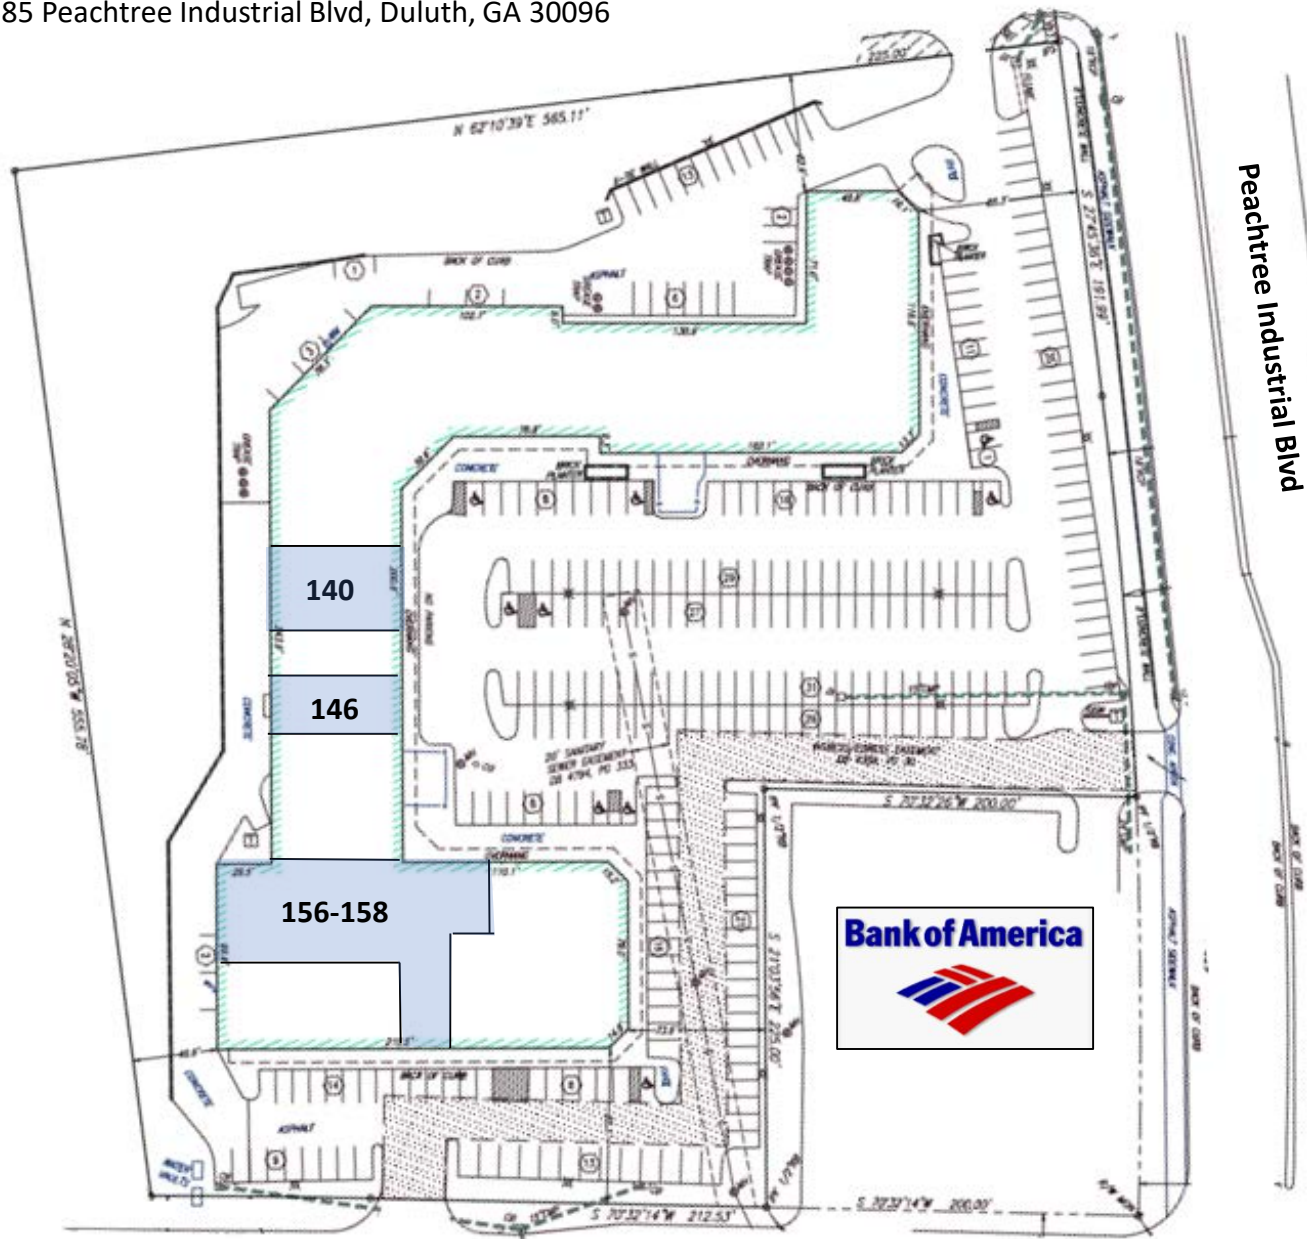

Duluth Village

3585 Peachtree Industrial Blvd, Duluth, GA 30096

Peachtree Industrial Blvd

Available

Howell Ferry Road

SUITE	TENANT	SF
100	Nail Salon	1,500
102	Kang Chiropractic Clinic	1,200
104-108	Pho 24	4,950
112	J News Catering	2,100
114	Flower Talk	2,750
118-122	Harue Food & Cafe	3,550
128	Cafe Rothem	3,000
129	Just Cheesecake	3,900
130	Tongxin Chinese Academy	3,000
136	Seol Shinjung Restaurant	4,584
138	Young Natural Health	1,153
140	True Grit Bridges & Dental	
	Available 12/31/17	2,361
140A	Hair Talk	1,281
144	Rice Cake	1,050
146	Vacant	1,402
148	Cosmetics Care	750
154	Oh My Samgyupsal BBQ	4,500
156-158	Vacant	9,054
160	Chan's Alterations	1,000
166	White Windmill Bakery	1,700
168	Happy Diet	1,000
170-172	Hispanic Market	4,838
178A	Atlanta Korean Cultural Ctr	1,000
178B	Martial Arts - Dr. Song	2,600
	Total Square Feet	64,223