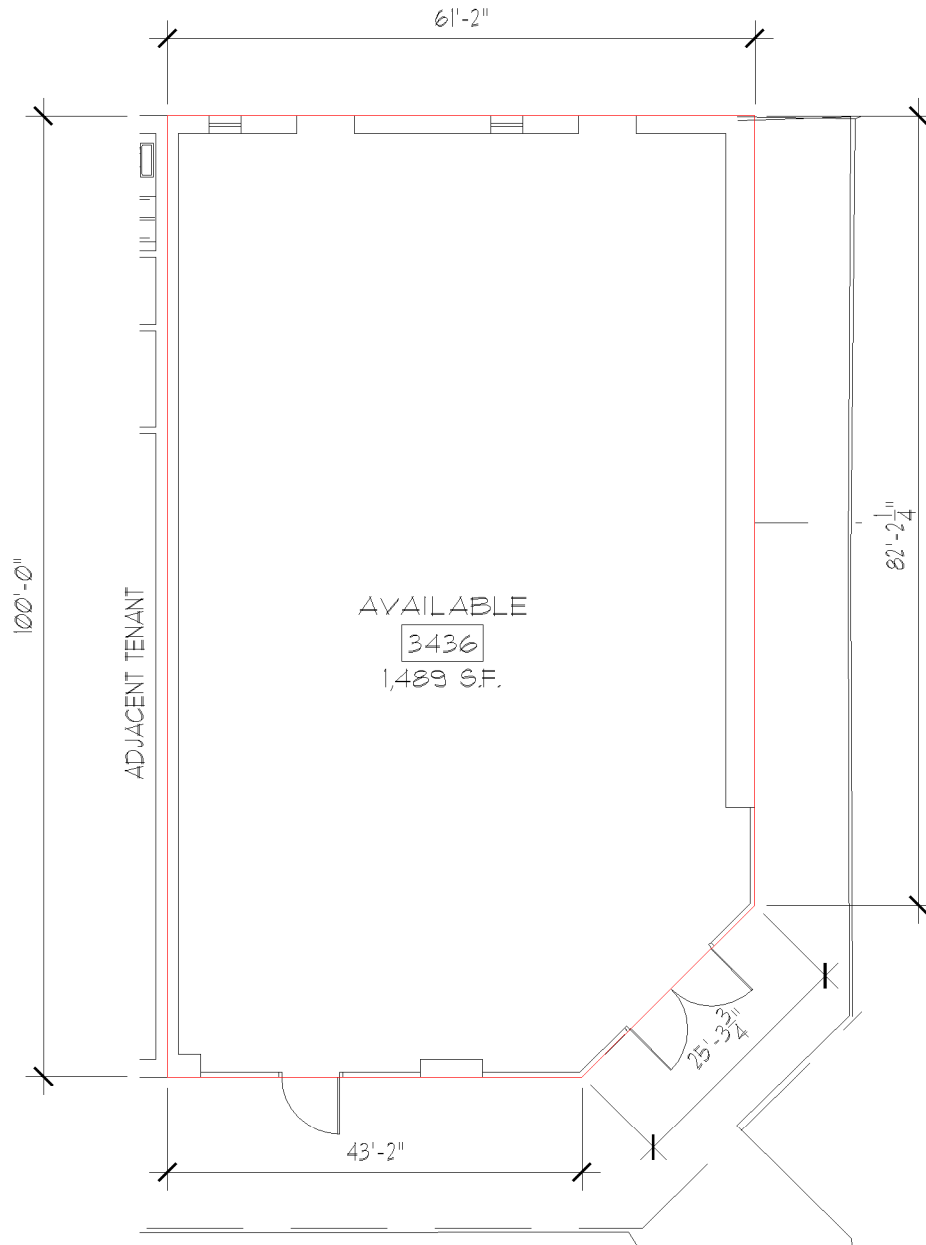

SKYLAND SHOPPING CENTER

ATLANTA, GEORGIA

SUITE 3434 + 3436

— LEASE LINE

DRAFT

LOD - SUITE 3434 + 3436
JUNE 13, 2019

WAKEFIELD
BEASLEY &
ASSOCIATES

A NELSON Brand

1 7 0 3 0 3 9

The information shown is based on preliminary design and is subject to change without notice. WBA has made every appropriate effort to assure the accuracy of this information, but cannot guarantee that it contain complete and accurate information without actual in-filed confirmation or comparison to the final printed documents of service.