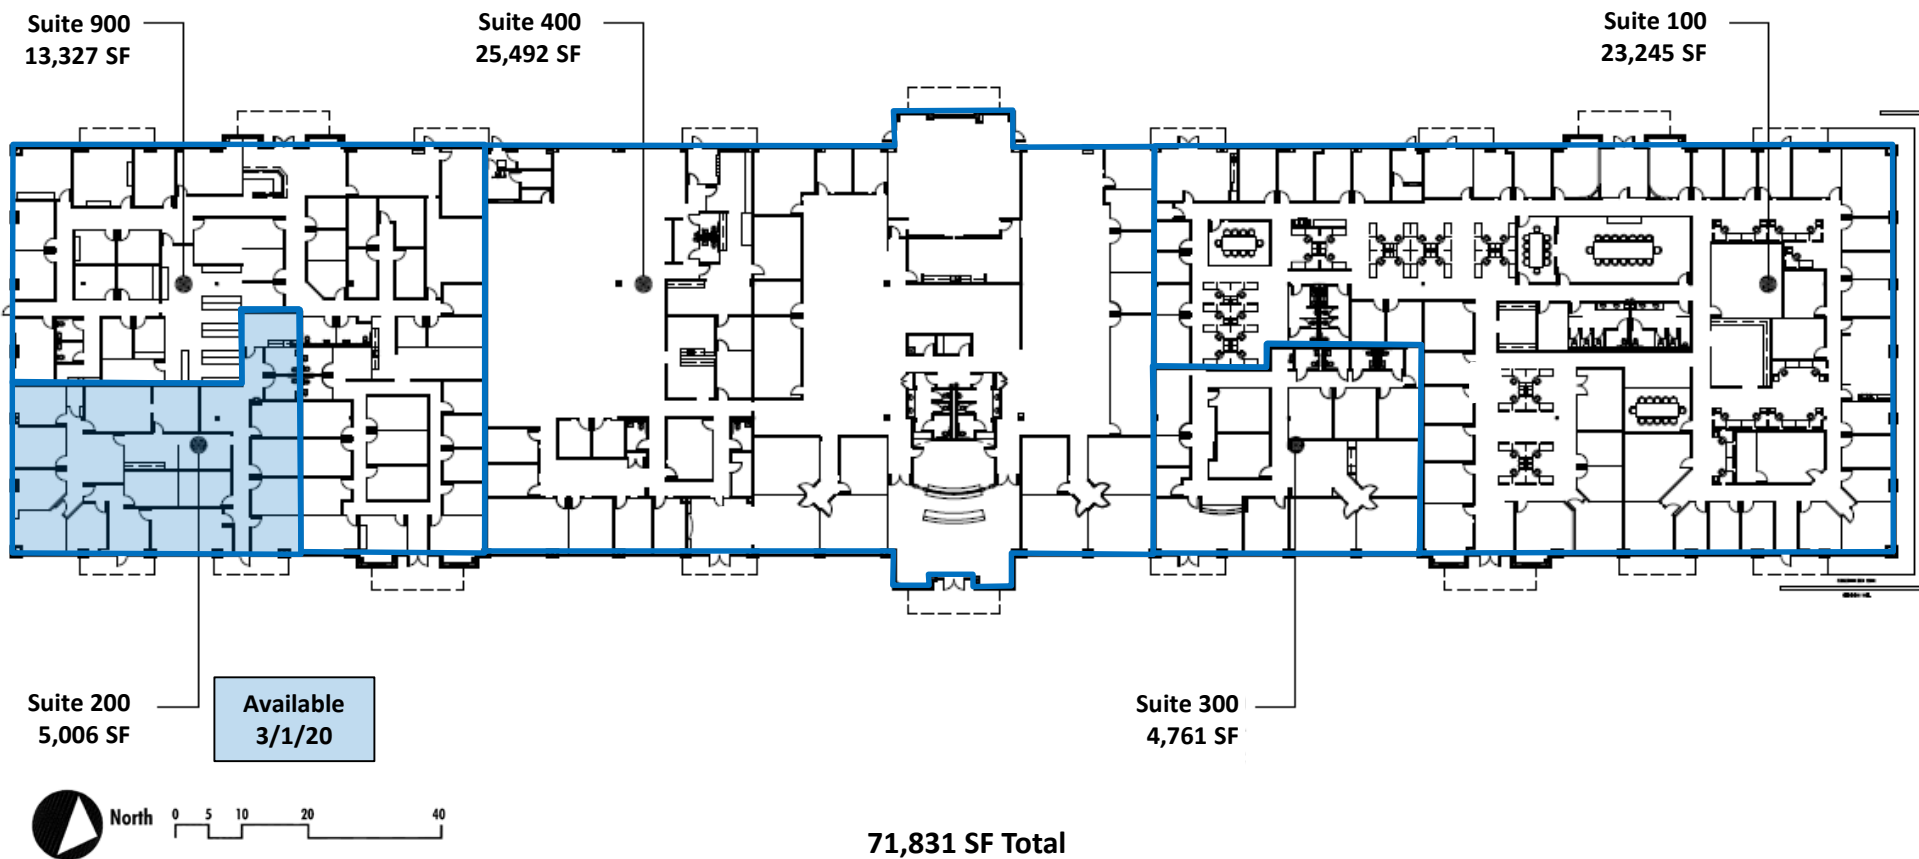

6650 Sugarloaf Parkway

Duluth, GA 30097

Candy McIntyre
Vice President, Leasing

Direct: 770.623.2099

Mobile: 404.408.9788

cmcintyre@BrandProperties.com

BRAND Real Estate Services

1960 Satellite Boulevard, Suite 1300

Duluth, Georgia 30097

770.476.4801 BrandProperties.com