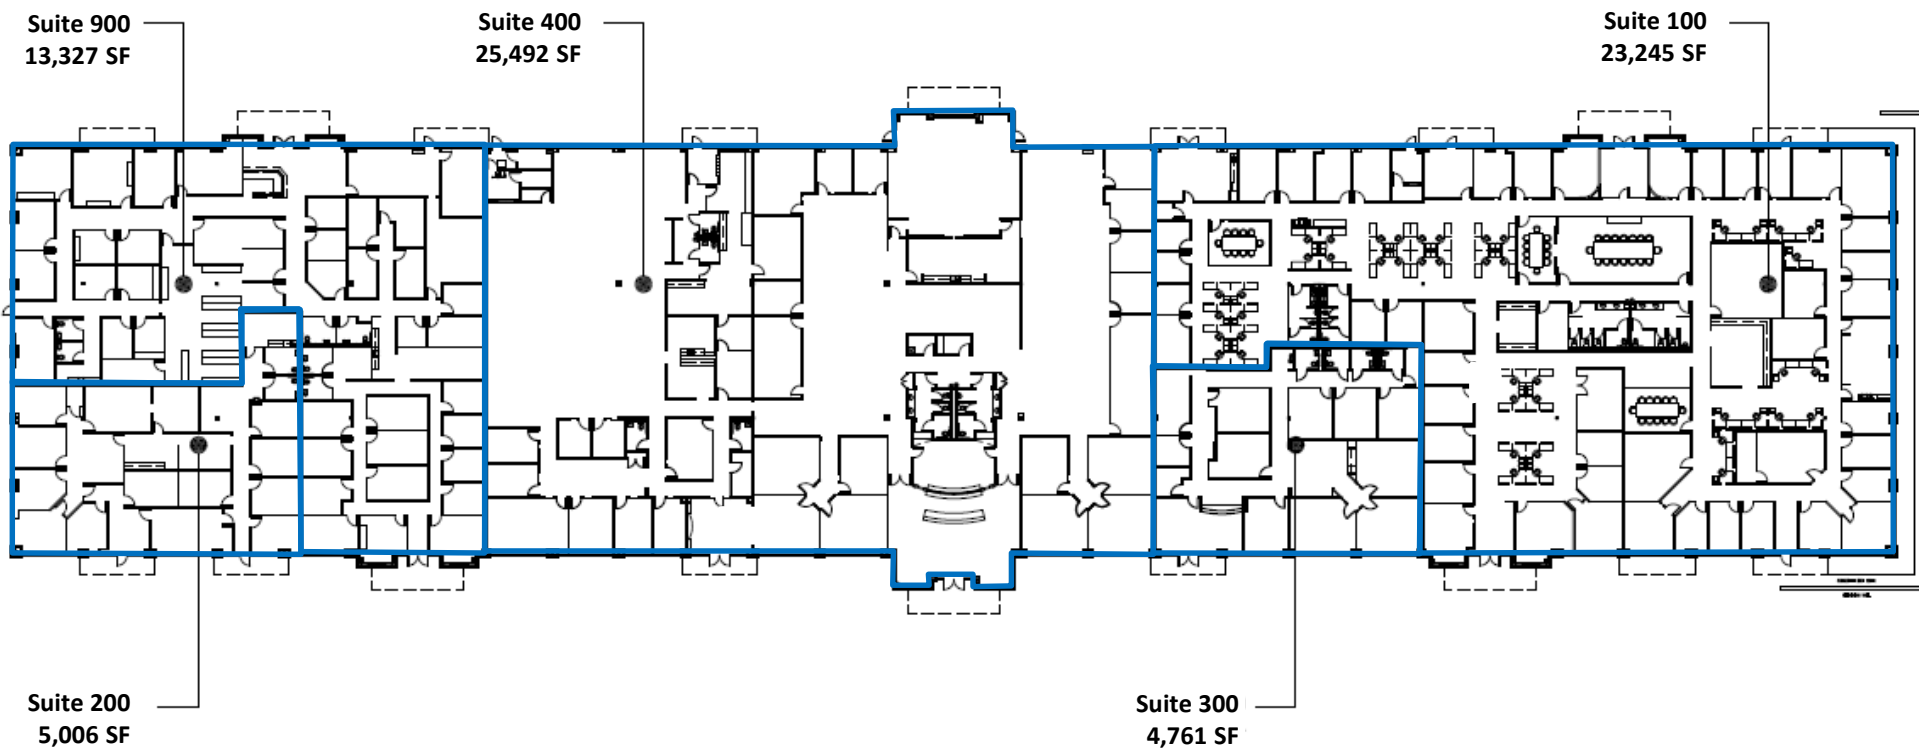

6650 Sugarloaf Parkway

Duluth, GA 30097

71,831 SF Total

Candy McIntyre
Vice President, Leasing

Direct: 770.623.2099

Mobile: 404.408.9788

cmcintyre@BrandProperties.com

BRAND Real Estate Services