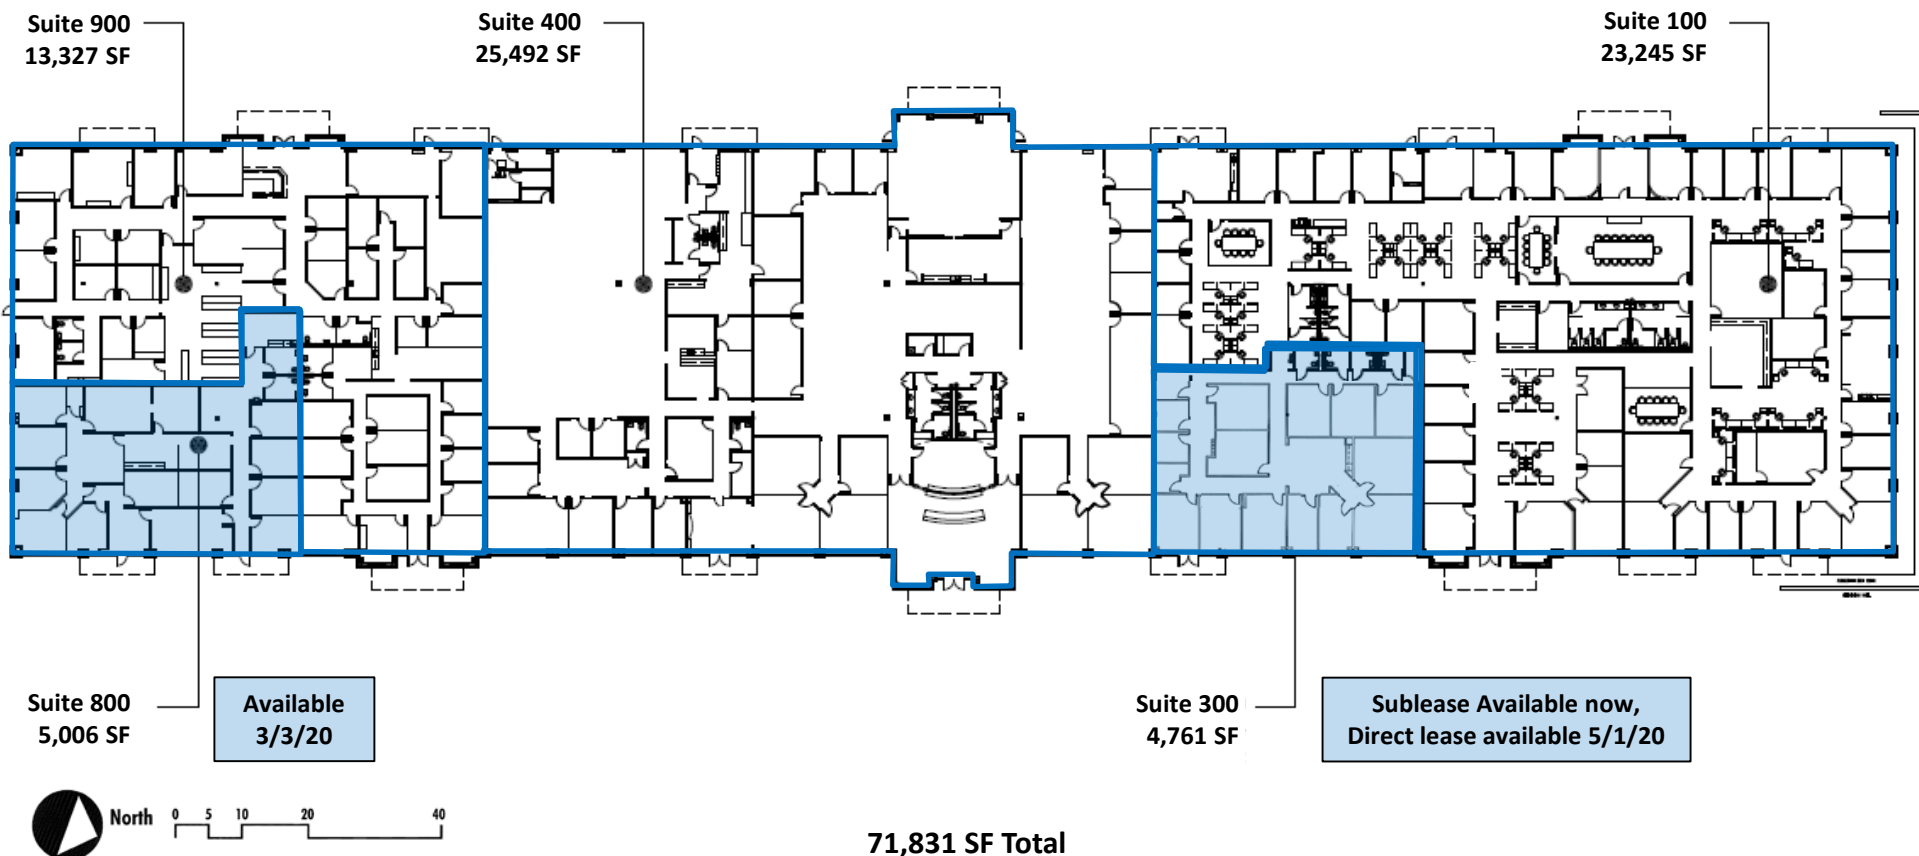

6650 Sugarloaf Parkway

Duluth, GA 30097

Candy McIntyre
Vice President, Leasing

Direct: 770.623.2099

Mobile: 404.408.9788

cmcintyre@BrandProperties.com

BRAND Real Estate Services

1960 Satellite Boulevard, Suite 1300

Duluth, Georgia 30097

770.476.4801 BrandProperties.com