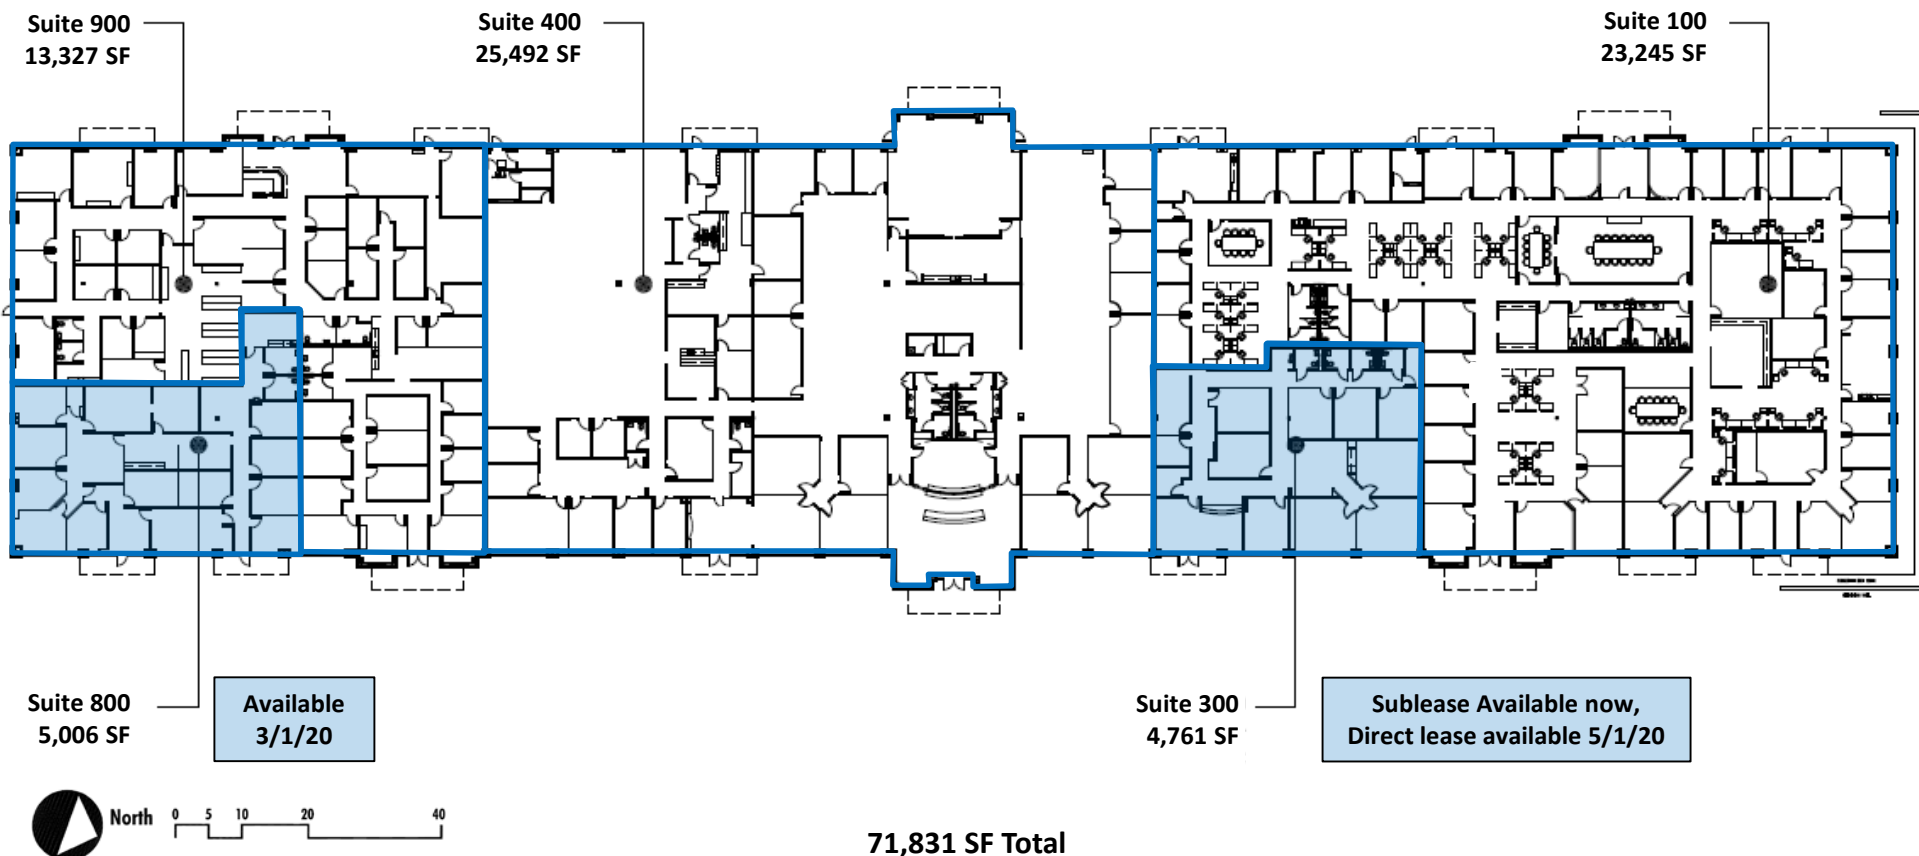

6650 Sugarloaf Parkway

Duluth, GA 30097

Candy McIntyre
Vice President, Leasing

Direct: 770.623.2099

Mobile: 404.408.9788

cmcintyre@BrandProperties.com

BRAND Real Estate Services

1960 Satellite Boulevard, Suite 1300

Duluth, Georgia 30097

770.476.4801 BrandProperties.com