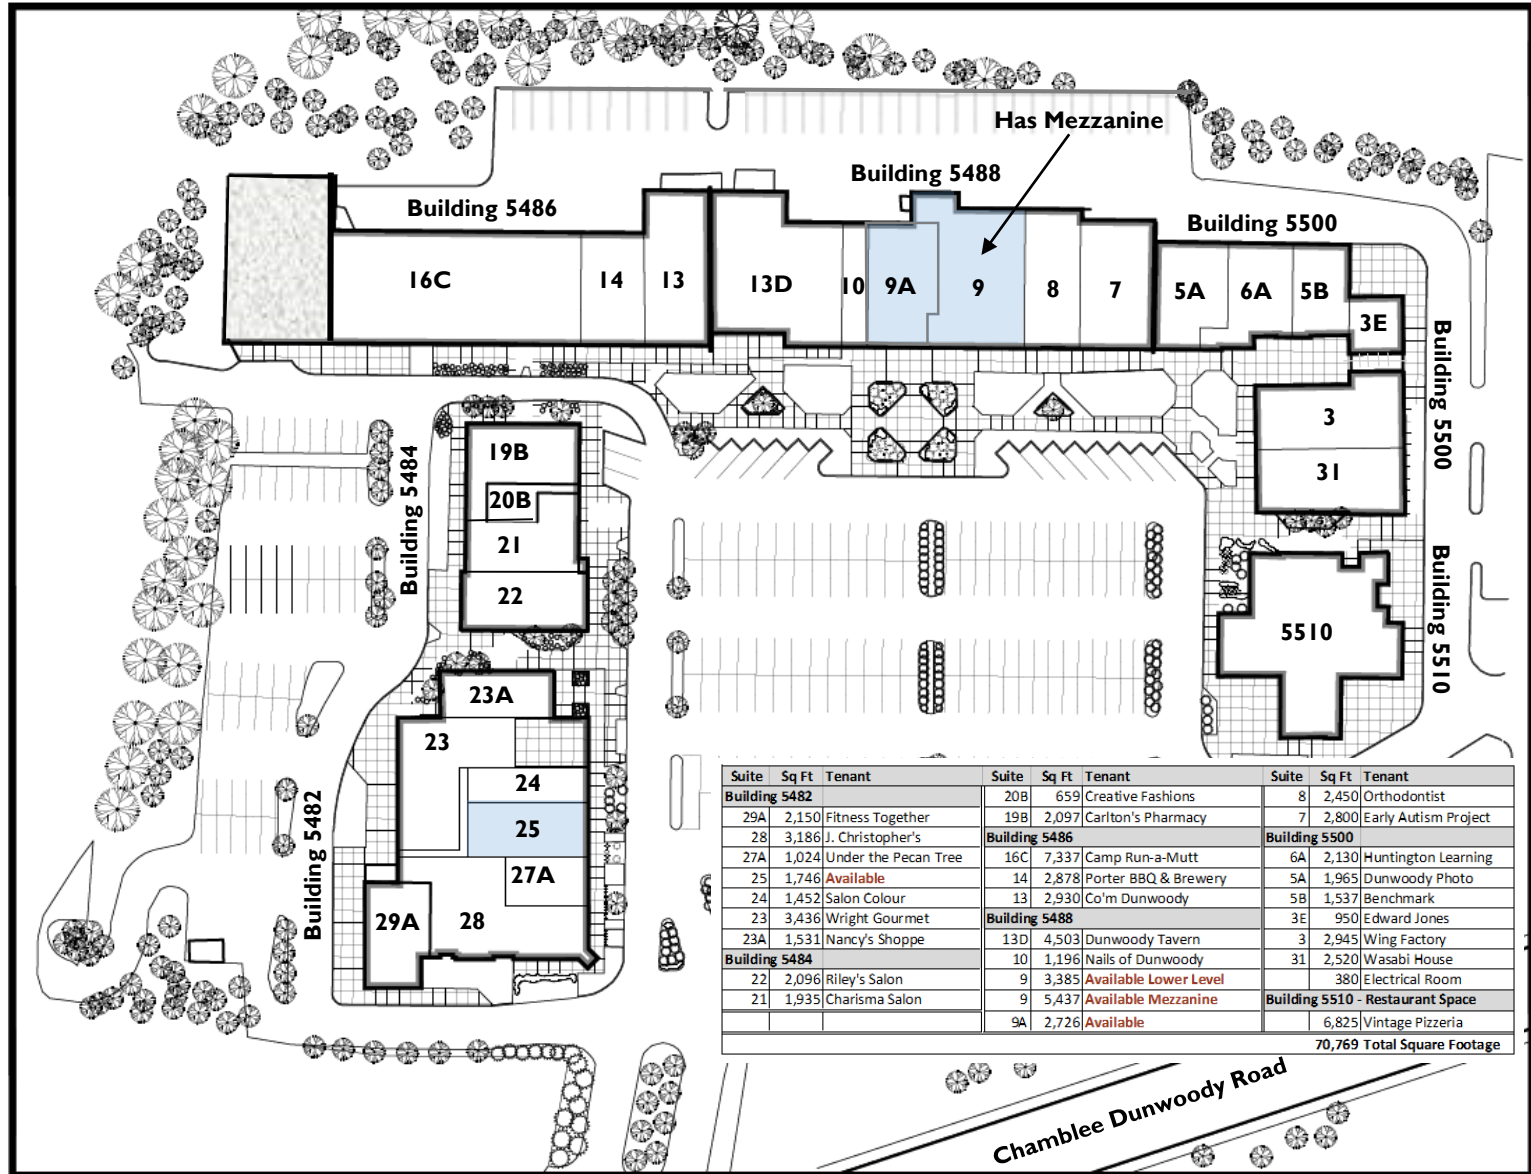

Shops of Dunwoody

5482-5510 Chamblee Dunwoody Road, Dunwoody, GA 30338

Suite	Sq Ft	Tenant	Suite	Sq Ft	Tenant	Suite	Sq Ft	Tenant
Building 5482			20B	659	Creative Fashions	8	2,450	Orthodontist
29A	2,150	Fitness Together	19B	2,097	Carlton's Pharmacy	7	2,800	Early Autism Project
28	3,186	J. Christopher's	Building 5486			Building 5500		
27A	1,024	Under the Pecan Tree	16C	7,337	Camp Run-a-Mutt	6A	2,130	Huntington Learning
25	1,746	Available	14	2,878	Porter BBQ & Brewery	5A	1,965	Dunwoody Photo
24	1,452	Salon Colour	13	2,930	Co'm Dunwoody	5B	1,537	Benchmark
23	3,436	Wright Gourmet	Building 5488			3E	950	Edward Jones
23A	1,531	Nancy's Shoppe	13D	4,503	Dunwoody Tavern	3	2,945	Wing Factory
Building 5484			10	1,196	Nails of Dunwoody	31	2,520	Wasabi House
22	2,096	Riley's Salon	9	3,385	Available Lower Level	380		Electrical Room
21	1,935	Charisma Salon	9	5,437	Available Mezzanine	Building 5510 - Restaurant Space		
			9A	2,726	Available	6,825		Vintage Pizzeria
							70,769	Total Square Footage