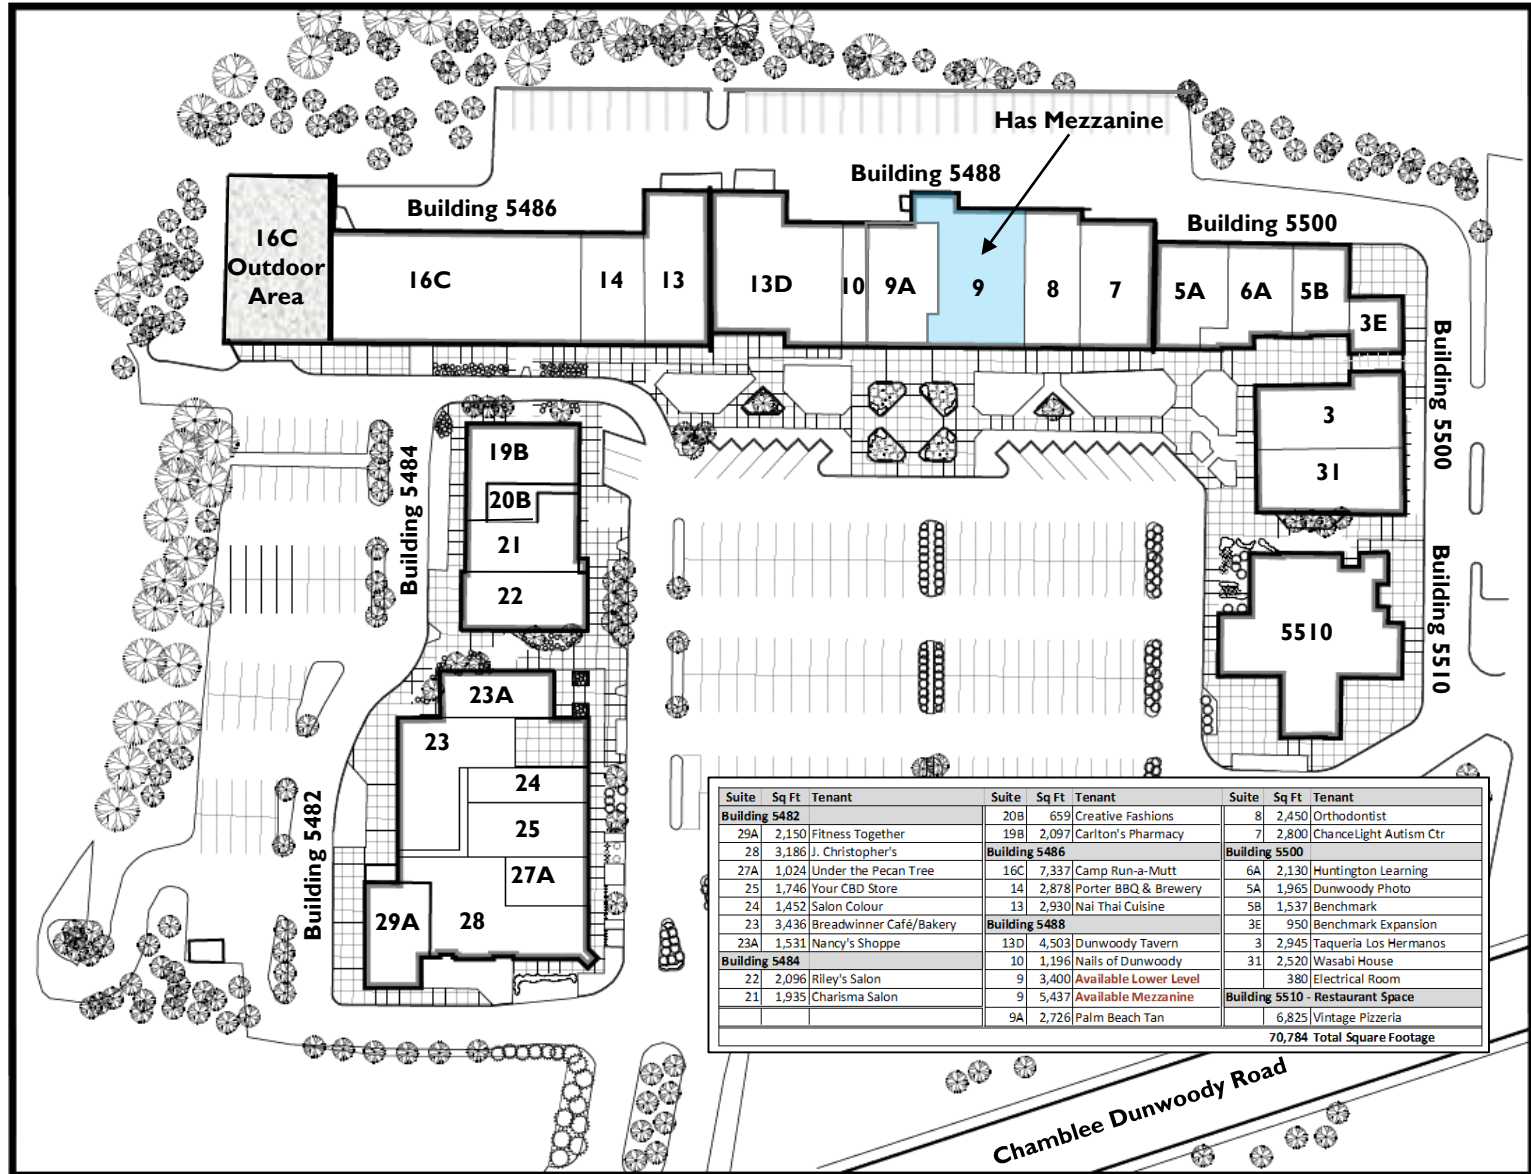

Shops of Dunwoody

5482-5510 Chamblee Dunwoody Road, Dunwoody, GA 30338

Suite	Sq Ft	Tenant	Suite	Sq Ft	Tenant	Suite	Sq Ft	Tenant
Building 5482			20B	659	Creative Fashions	8	2,450	Orthodontist
29A	2,150	Fitness Together	19B	2,097	Carlton's Pharmacy	7	2,800	ChanceLight Autism Ctr
28	3,186	J. Christopher's	Building 5486			Building 5500		
27A	1,024	Under the Pecan Tree	16C	7,337	Camp Run-a-Mutt	6A	2,130	Huntington Learning
25	1,746	Your CBD Store	14	2,878	Porter BBQ & Brewery	5A	1,965	Dunwoody Photo
24	1,452	Salon Colour	13	2,930	Nai Thai Cuisine	5B	1,537	Benchmark
23	3,436	Breadwinner Cafe/Bakery	Building 5488			3E	950	Benchmark Expansion
23A	1,531	Nancy's Shoppe	13D	4,503	Dunwoody Tavern	3	2,945	Taqueria Los Hermanos
Building 5484			10	1,196	Nails of Dunwoody	31	2,520	Wasabi House
22	2,096	Riley's Salon	9	3,400	Available Lower Level		380	Electrical Room
21	1,935	Charisma Salon	9A	5,437	Available Mezzanine	Building 5510 - Restaurant Space		
				2,726	Palm Beach Tan		6,825	Vintage Pizzeria
70,784 Total Square Footage								