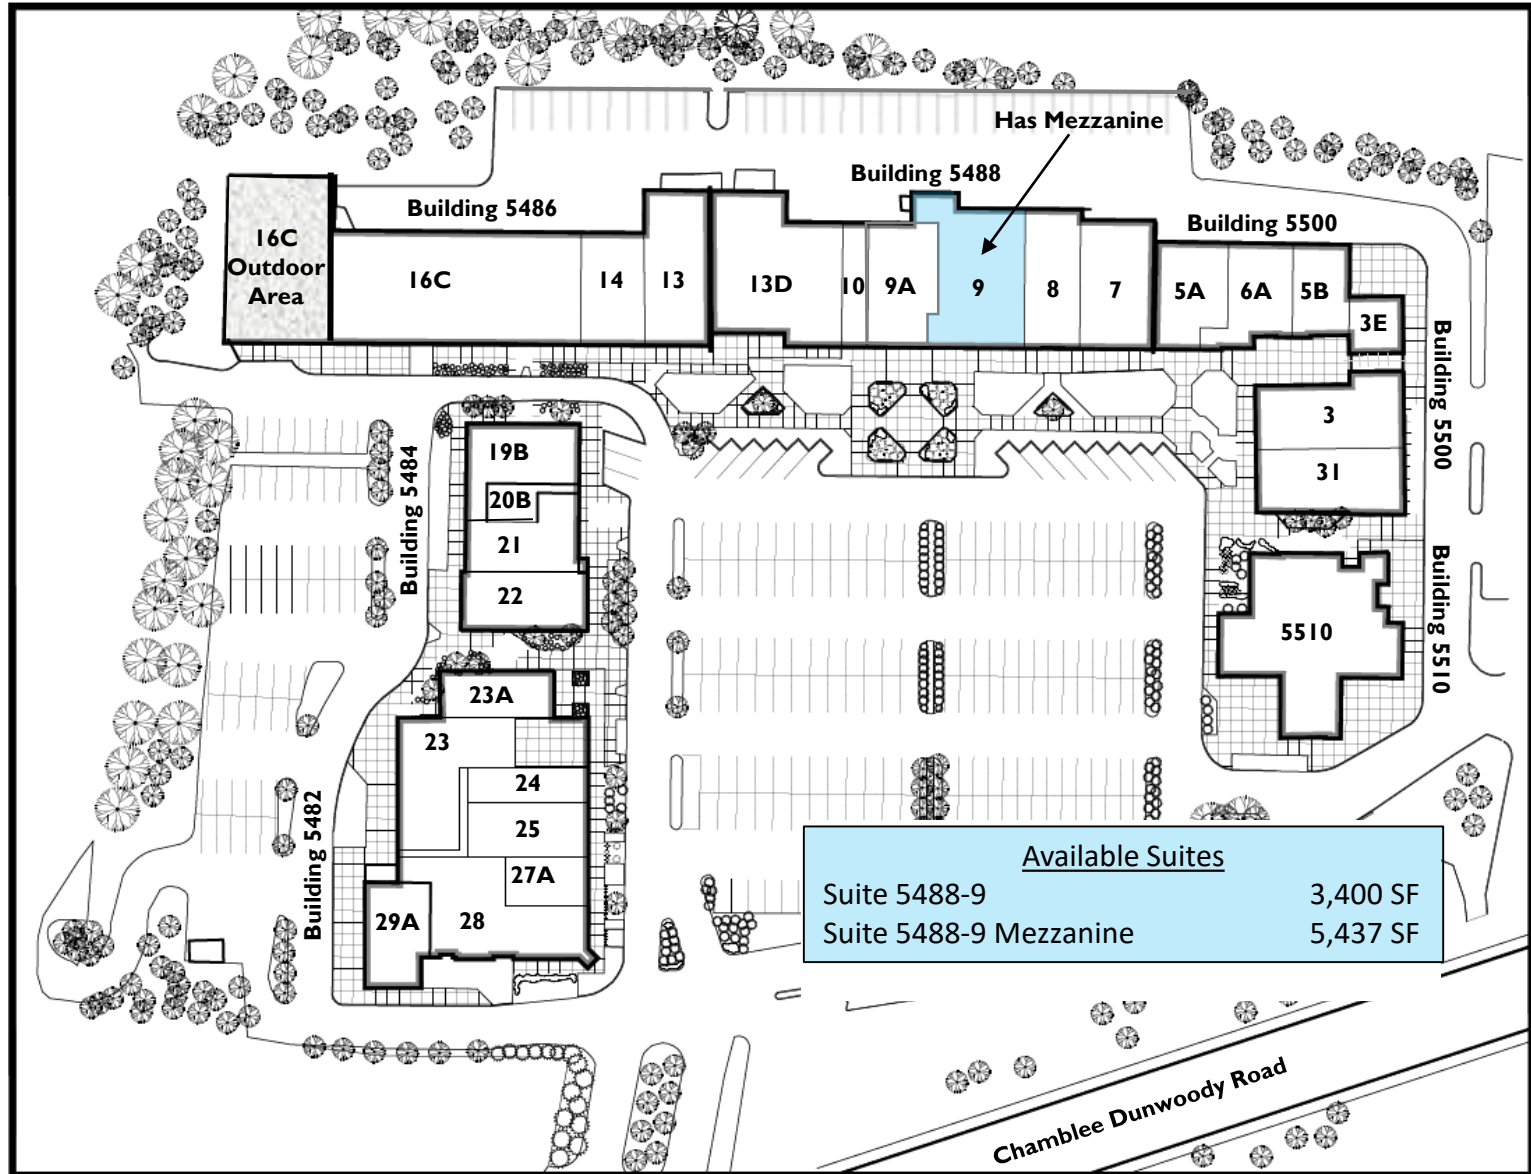

Shops of Dunwoody

5482-5510 Chamblee Dunwoody Road, Dunwoody, GA 30338

Available Suites	
Suite 5488-9	3,400 SF
Suite 5488-9 Mezzanine	5,437 SF