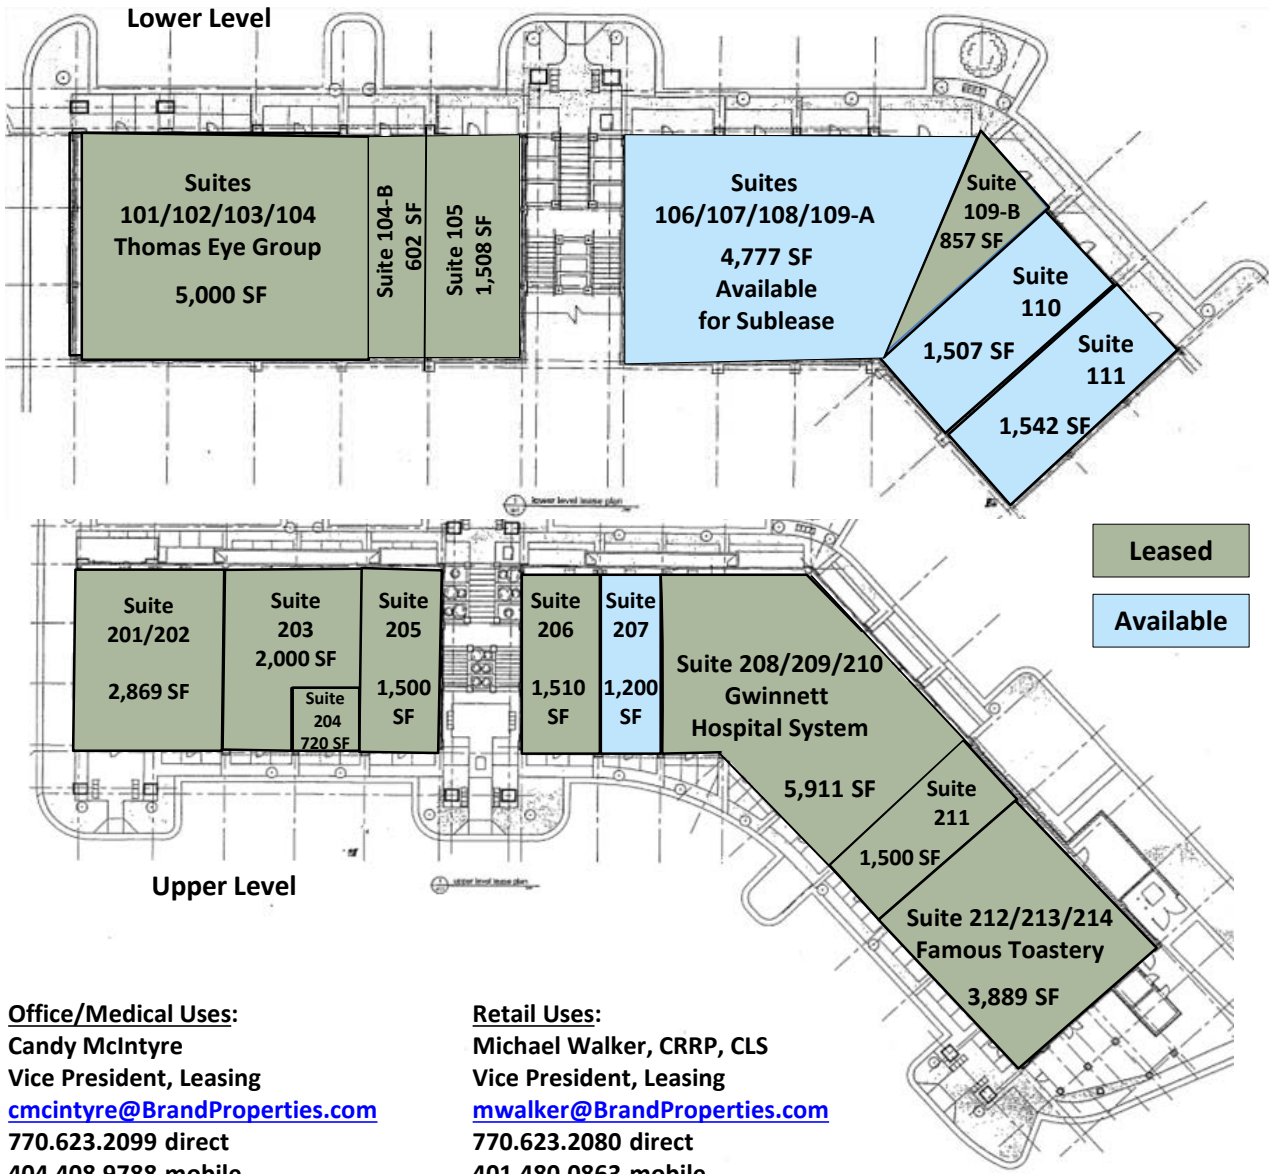

Built in 2008
 Parking Ratio 4.64/1000

Suite	Tenant
101-104	Thomas Eye Group
104-B	Coming Soon: Cakes by Miko
105	Coming Soon: Spider Smart Learning Center
106-109-A	Available for Sublease from the Longstreet Clinic
109-B	Coming Soon: Jackie & Co. Salon
110	Available
111	Available former upscale nail salon
201-202	Peachtree Pediatric Urgent Care
203	Smile 1 Dental Group
204	The Barber Shop
205	Soft Touch Endodontics
206	Cooley's Pizza
207	Jackie & Co. Salon / Available
208-210	Gwinnett Hospital System
211	Alloy Personal Training
212-214	Famous Toastery