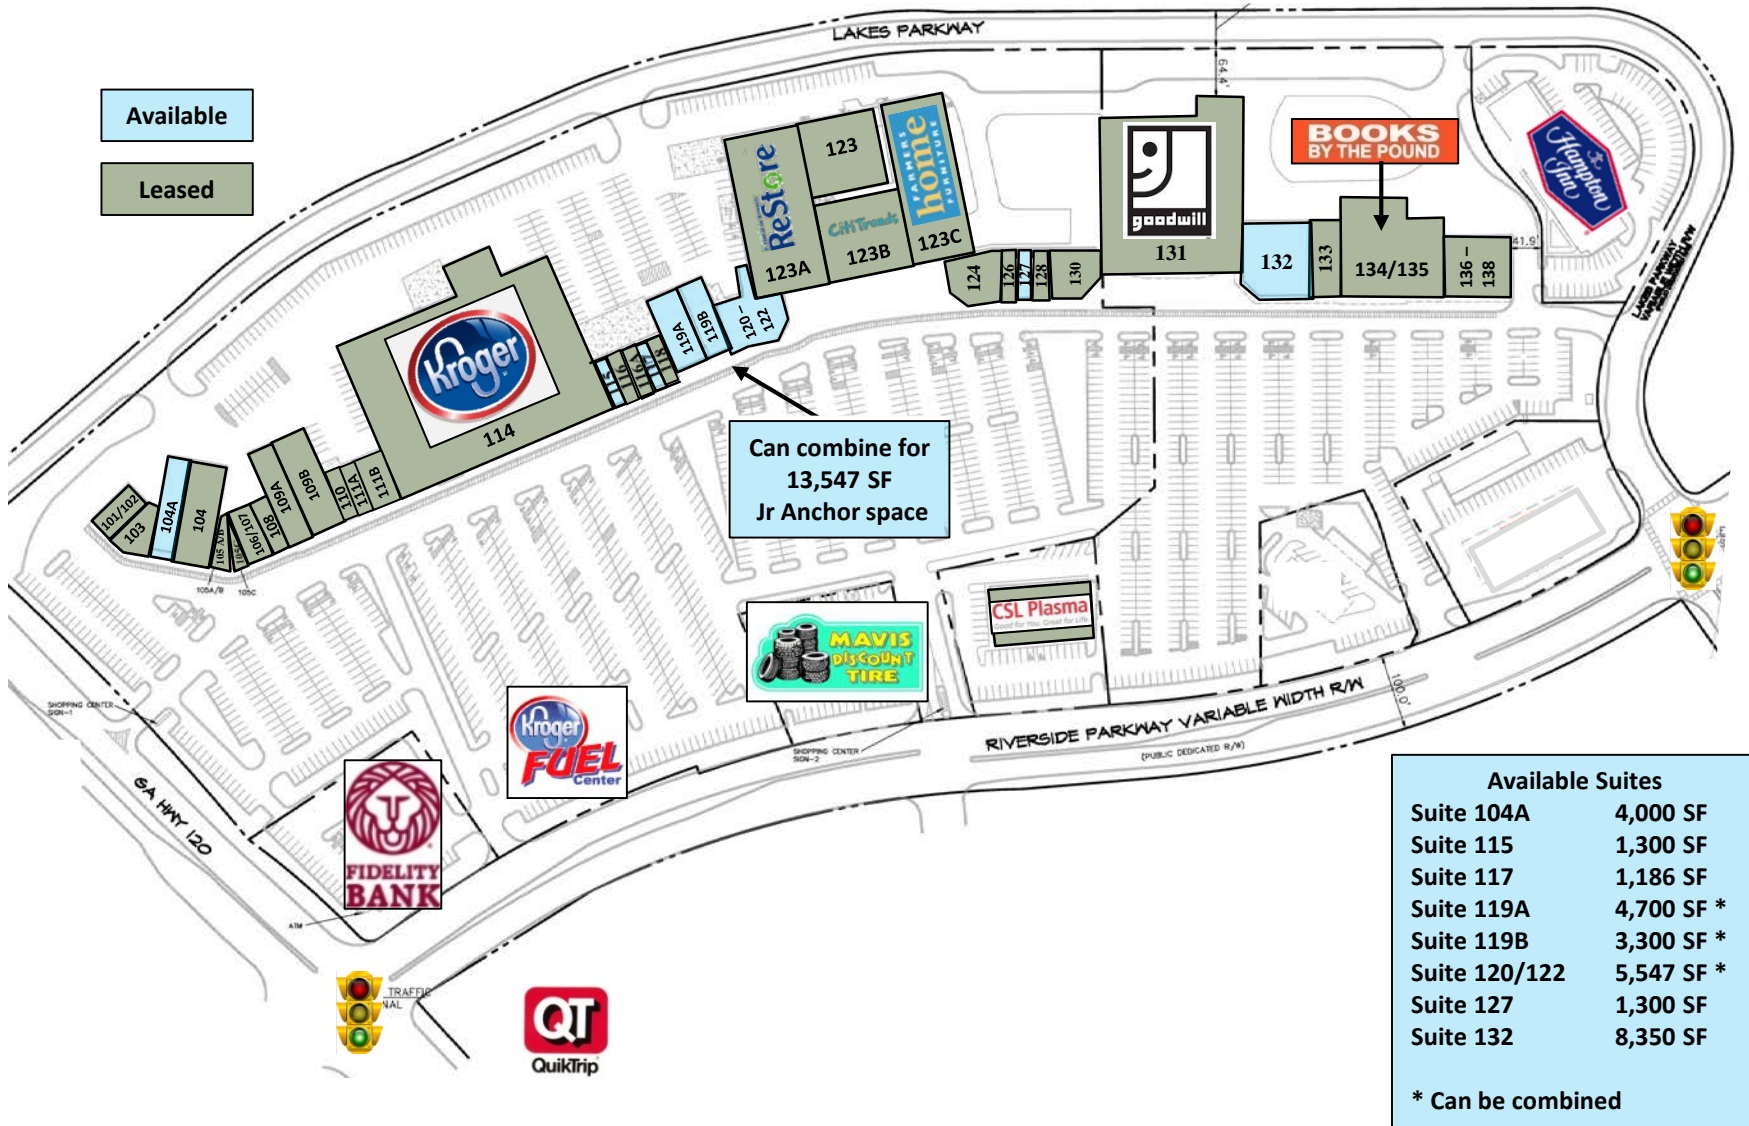

River Exchange Shopping Center

2100 Riverside Parkway, Lawrenceville, GA 30043

Available Suites	
Suite 104A	4,000 SF
Suite 115	1,300 SF
Suite 117	1,186 SF
Suite 119A	4,700 SF *
Suite 119B	3,300 SF *
Suite 120/122	5,547 SF *
Suite 127	1,300 SF
Suite 132	8,350 SF
* Can be combined	