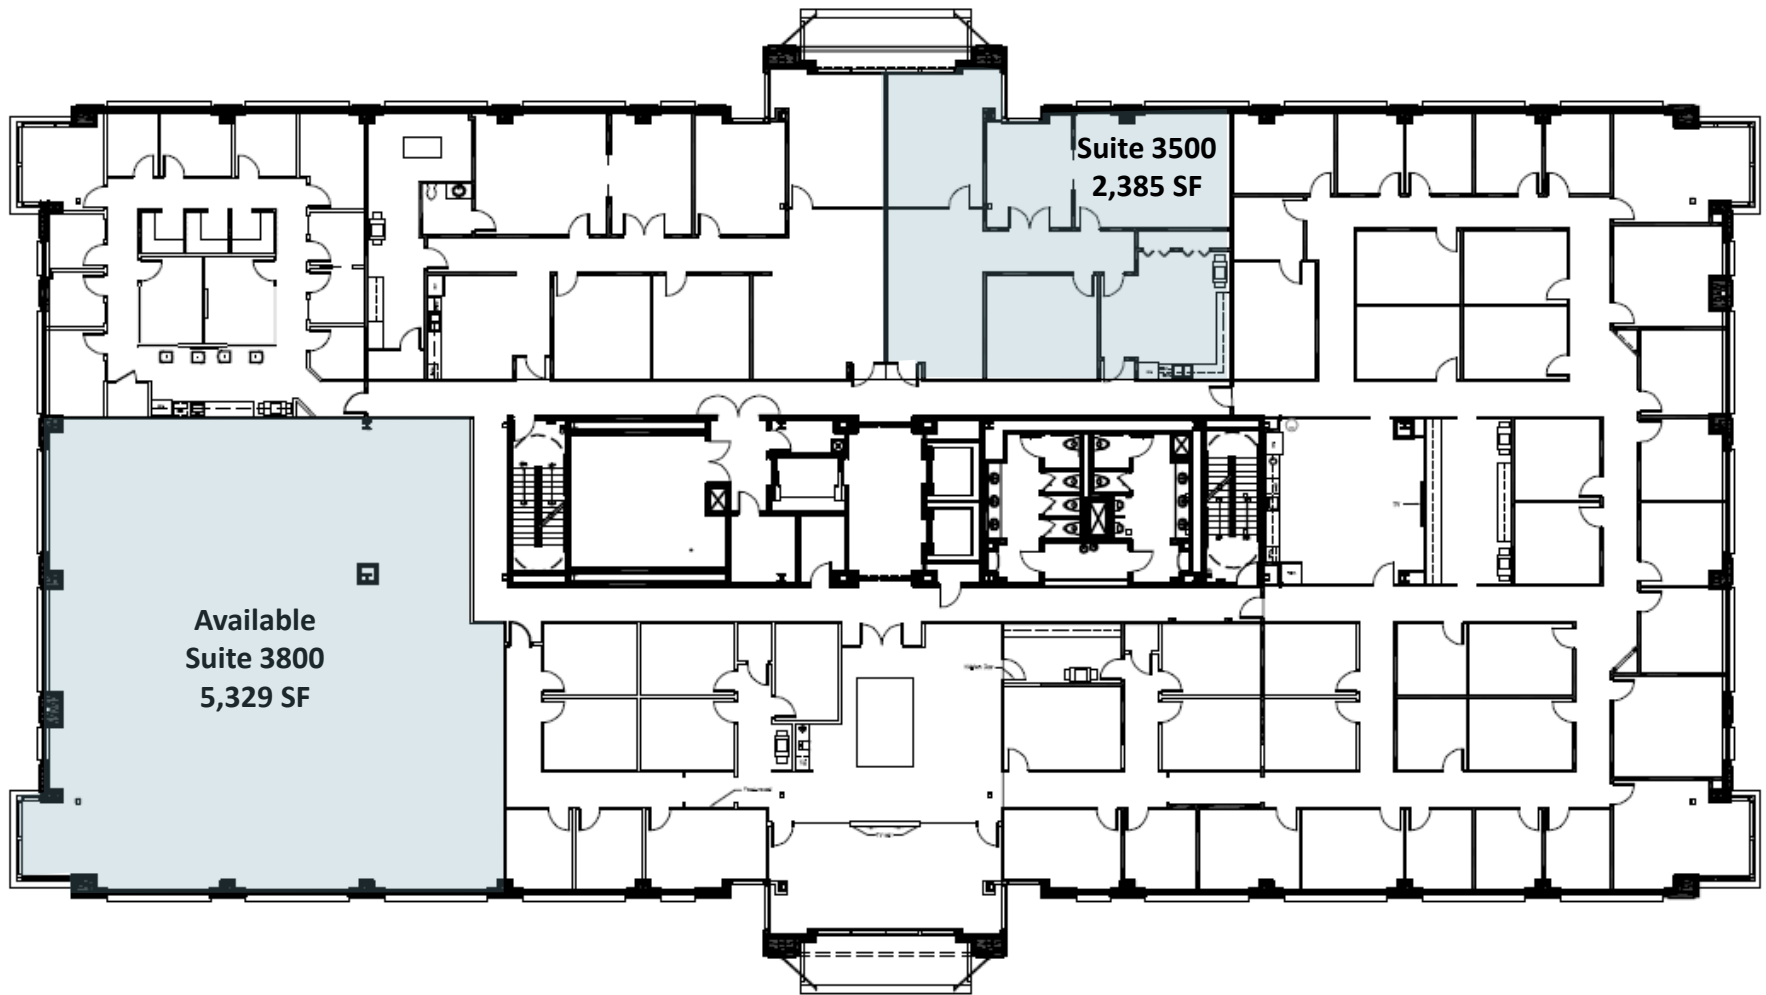

One Sugarloaf Centre

Third Floor

Candy McIntyre
Vice President, Leasing

Direct: 770.623.2099

Mobile: 404.408.9788

cmcintyre@BrandProperties.com

BRAND Real Estate Services

1960 Satellite Boulevard, Suite 1300