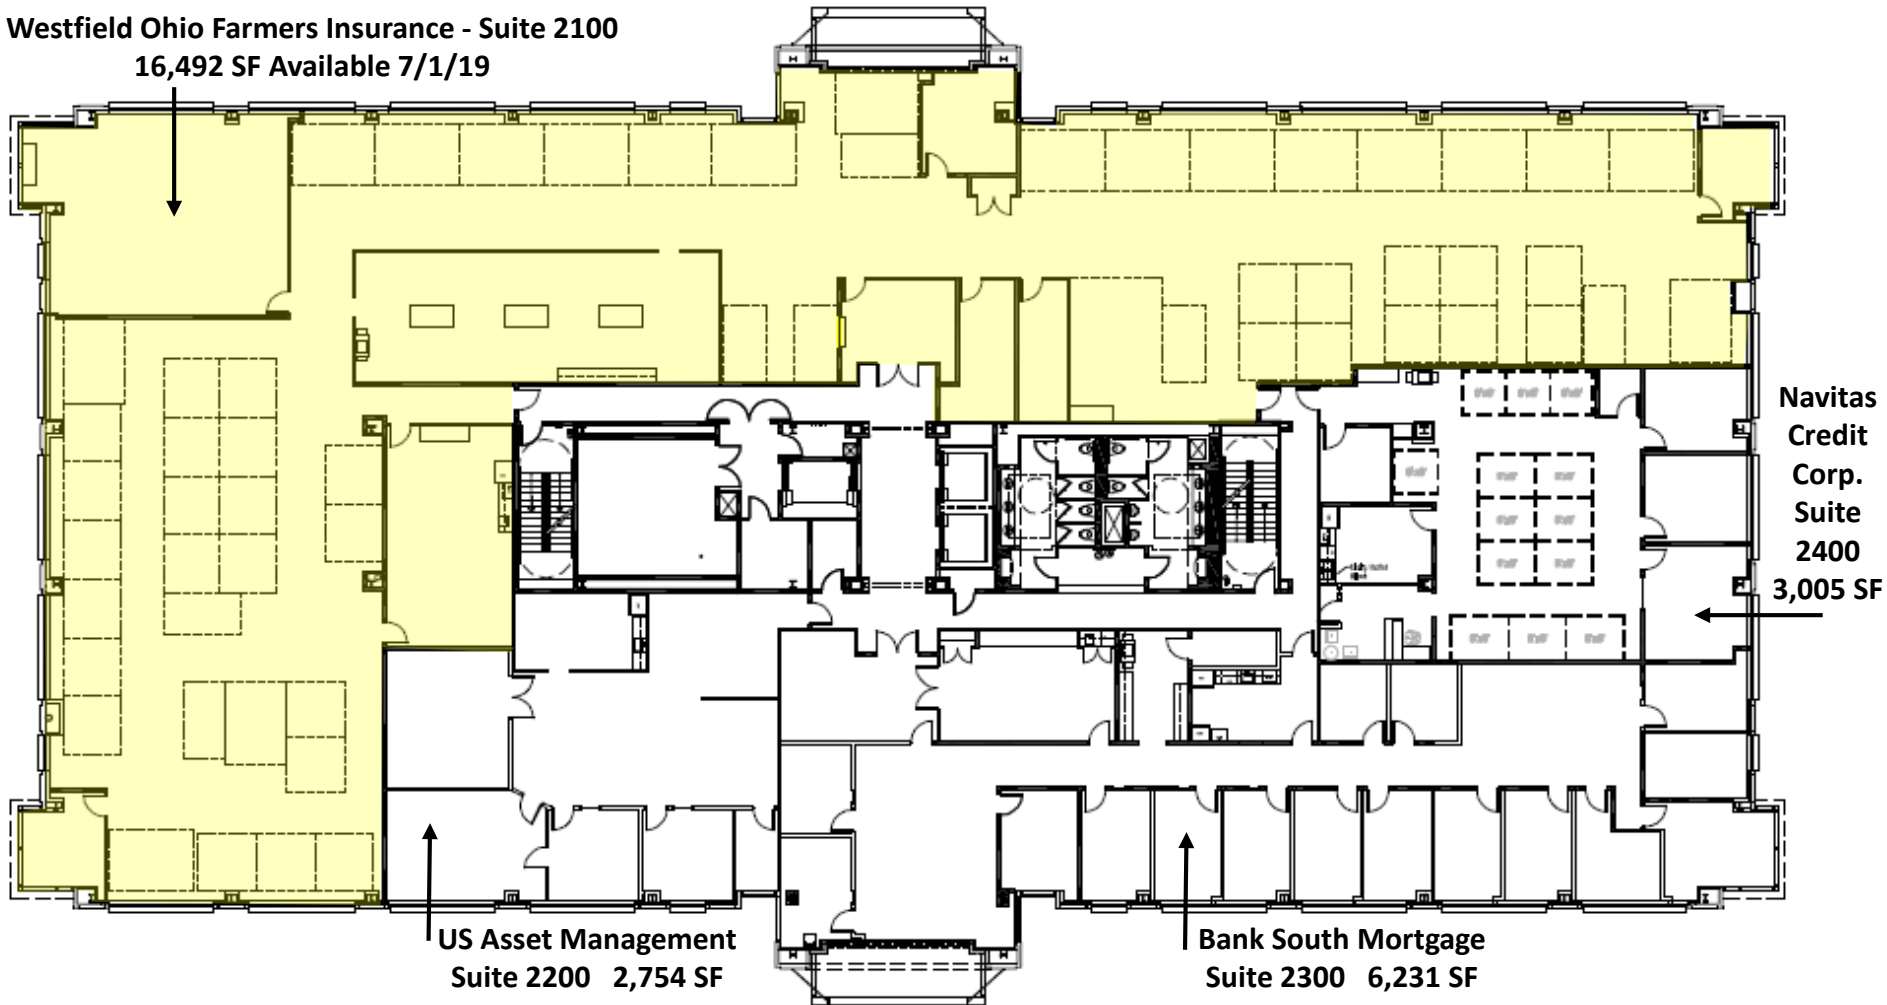

One Sugarloaf Centre

Third Floor

Westfield Ohio Farmers Insurance - Suite 2100
16,492 SF Available 7/1/19

Candy McIntyre
Vice President, Leasing
Direct: 770.623.2099
Mobile: 404.408.9788
cmcintyre@BrandProperties.com