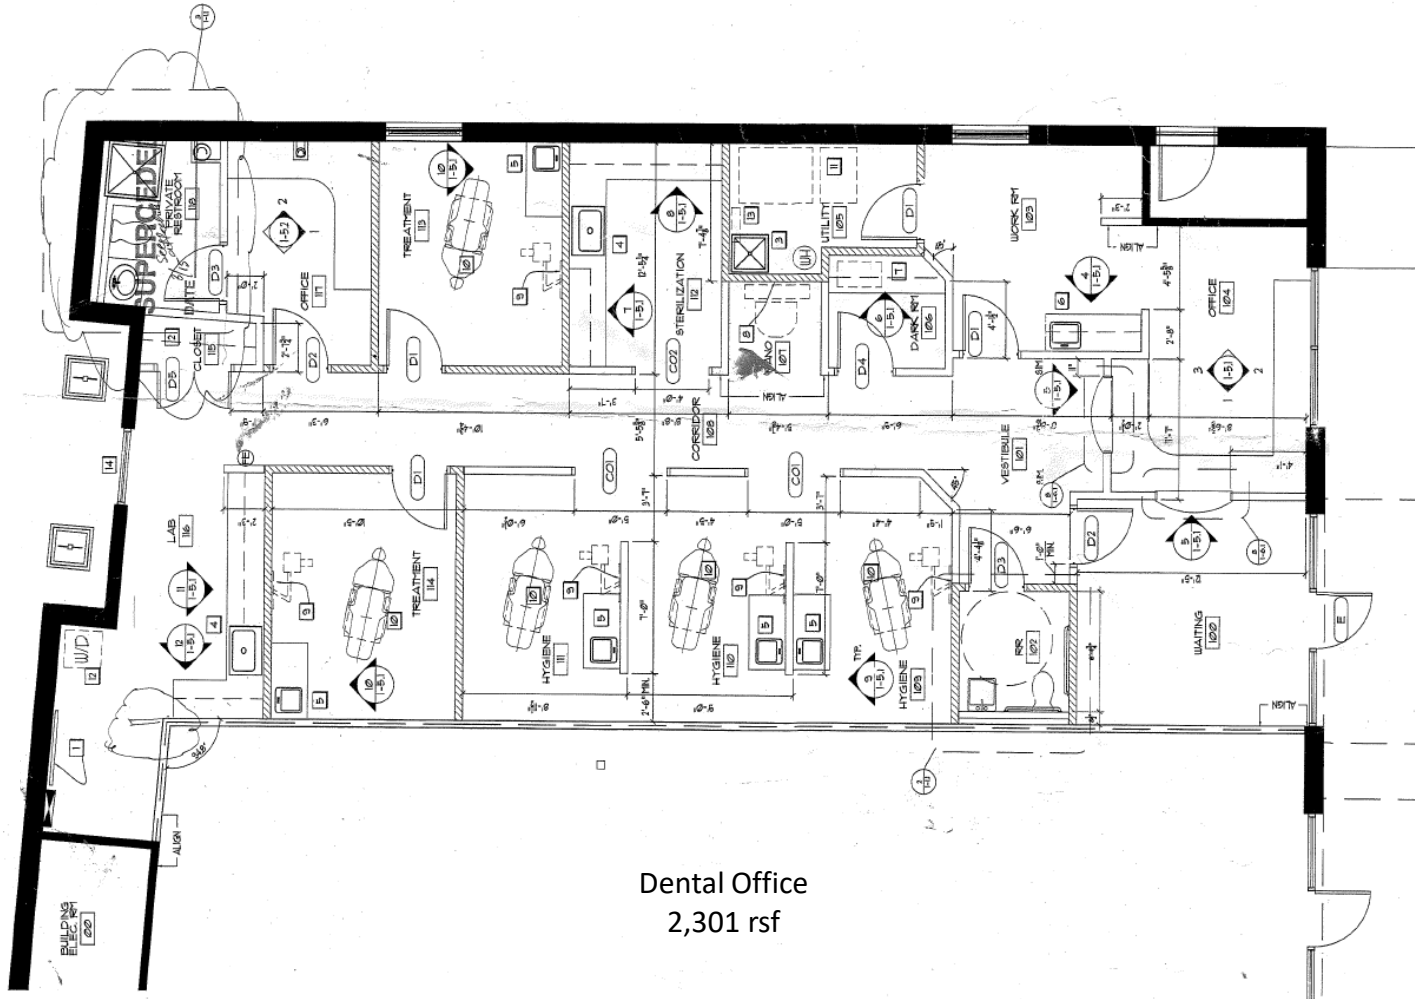

Offices at Avalon

2795 Old Milton Parkway, Alpharetta GA 30009
Suite 900

Dental Office
2,301 rsf

Candy McIntyre
Vice President, Leasing
Direct: 770.623.2099
Mobile: 404.408.9788
cmcintyre@BrandProperties.com