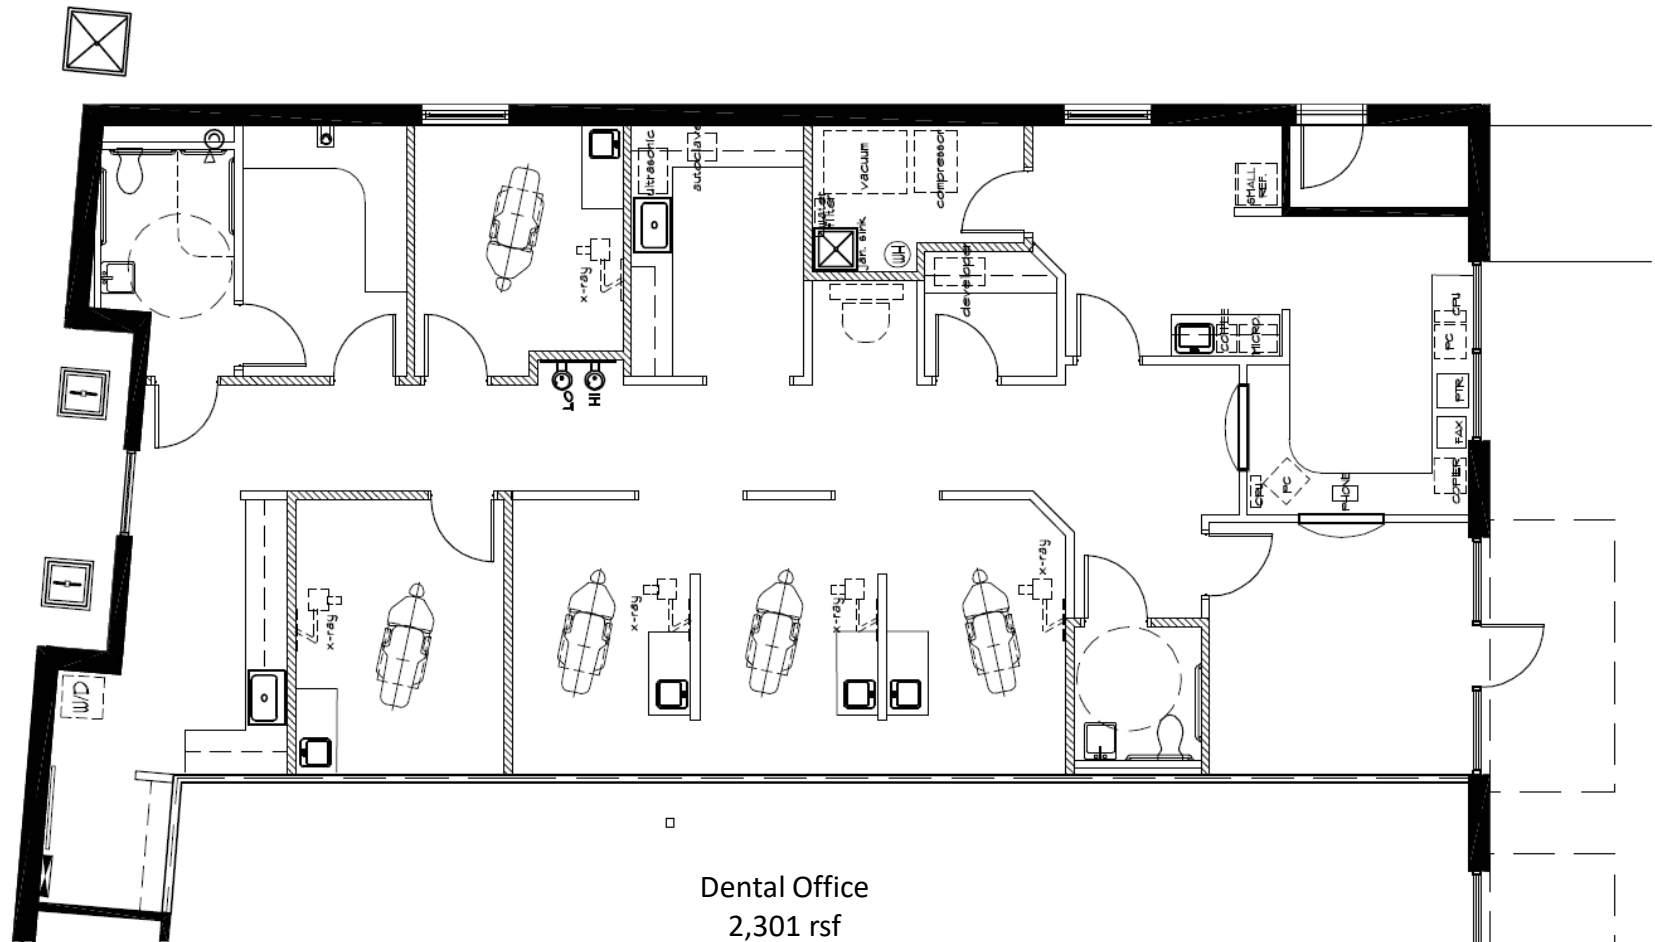

Offices at Avalon

2795 Old Milton Parkway, Alpharetta GA 30009
Suite 900

Candy McIntyre
Vice President, Leasing

Direct: 770.623.2099

Mobile: 404.408.9788

cmcintyre@BrandProperties.com

BRAND Real Estate Services

1960 Satellite Boulevard, Suite 1300
Duluth, Georgia 30097

770.476.4801 BrandProperties.com