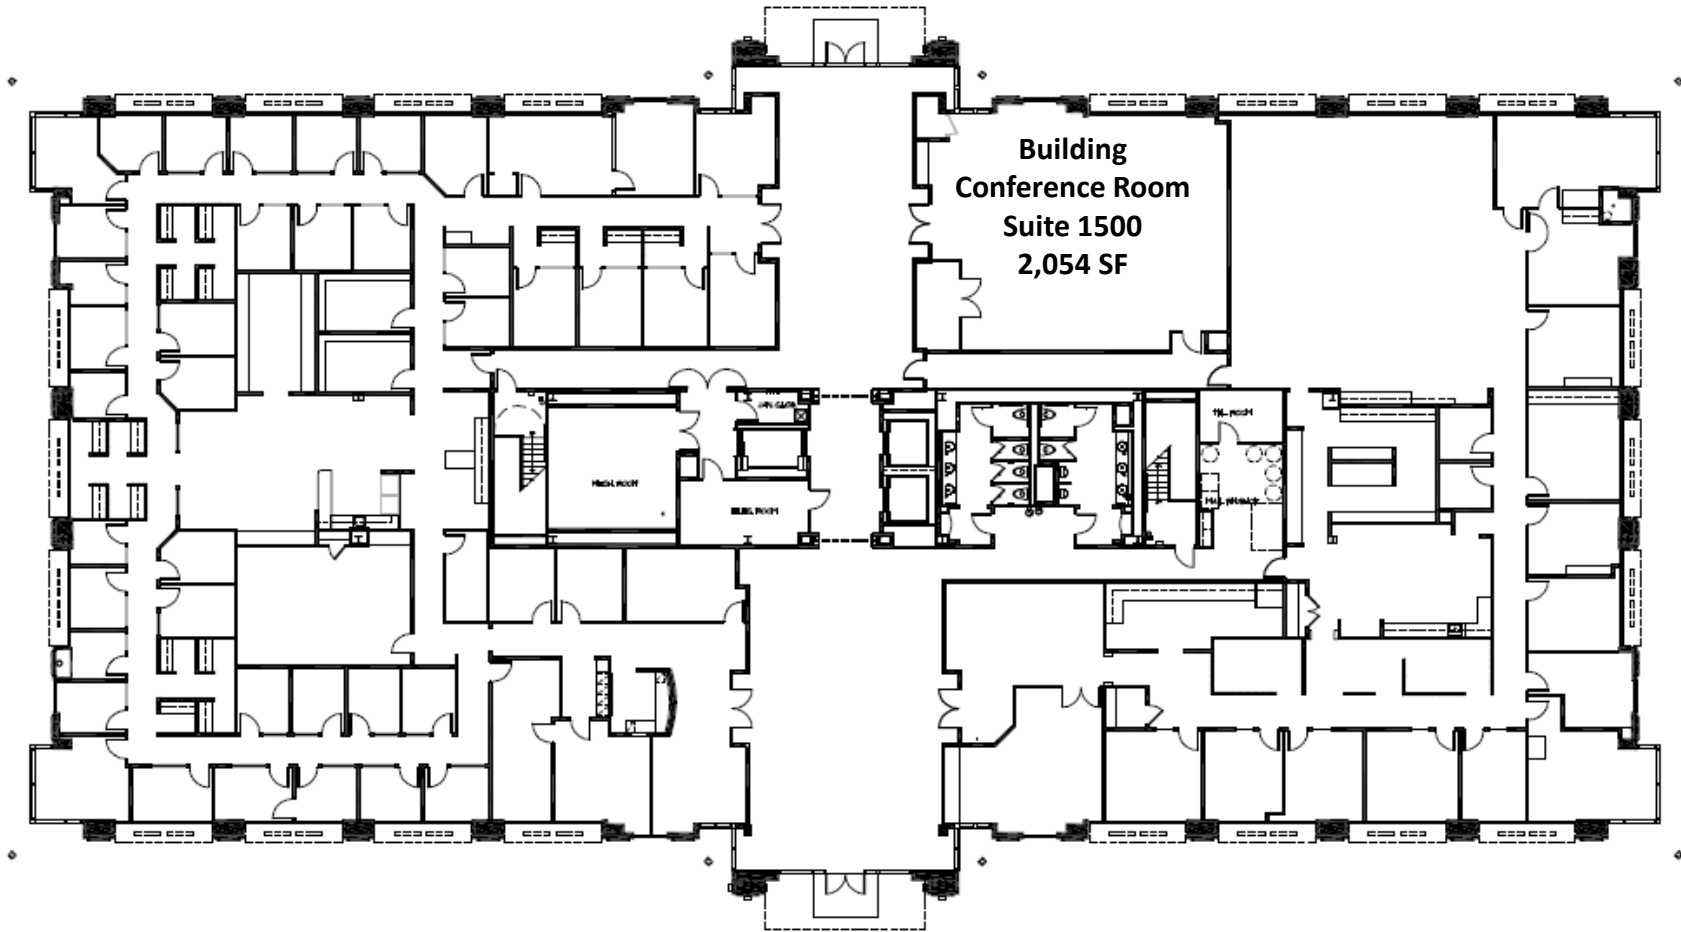

One Sugarloaf Centre

First Floor

Candy McIntyre
Vice President, Leasing

Direct: 770.623.2099

Mobile: 404.408.9788

cmcintyre@BrandProperties.com

BRAND Real Estate Services

1960 Satellite Boulevard, Suite 1300

Duluth, Georgia 30097

770.476.4801 BrandProperties.com