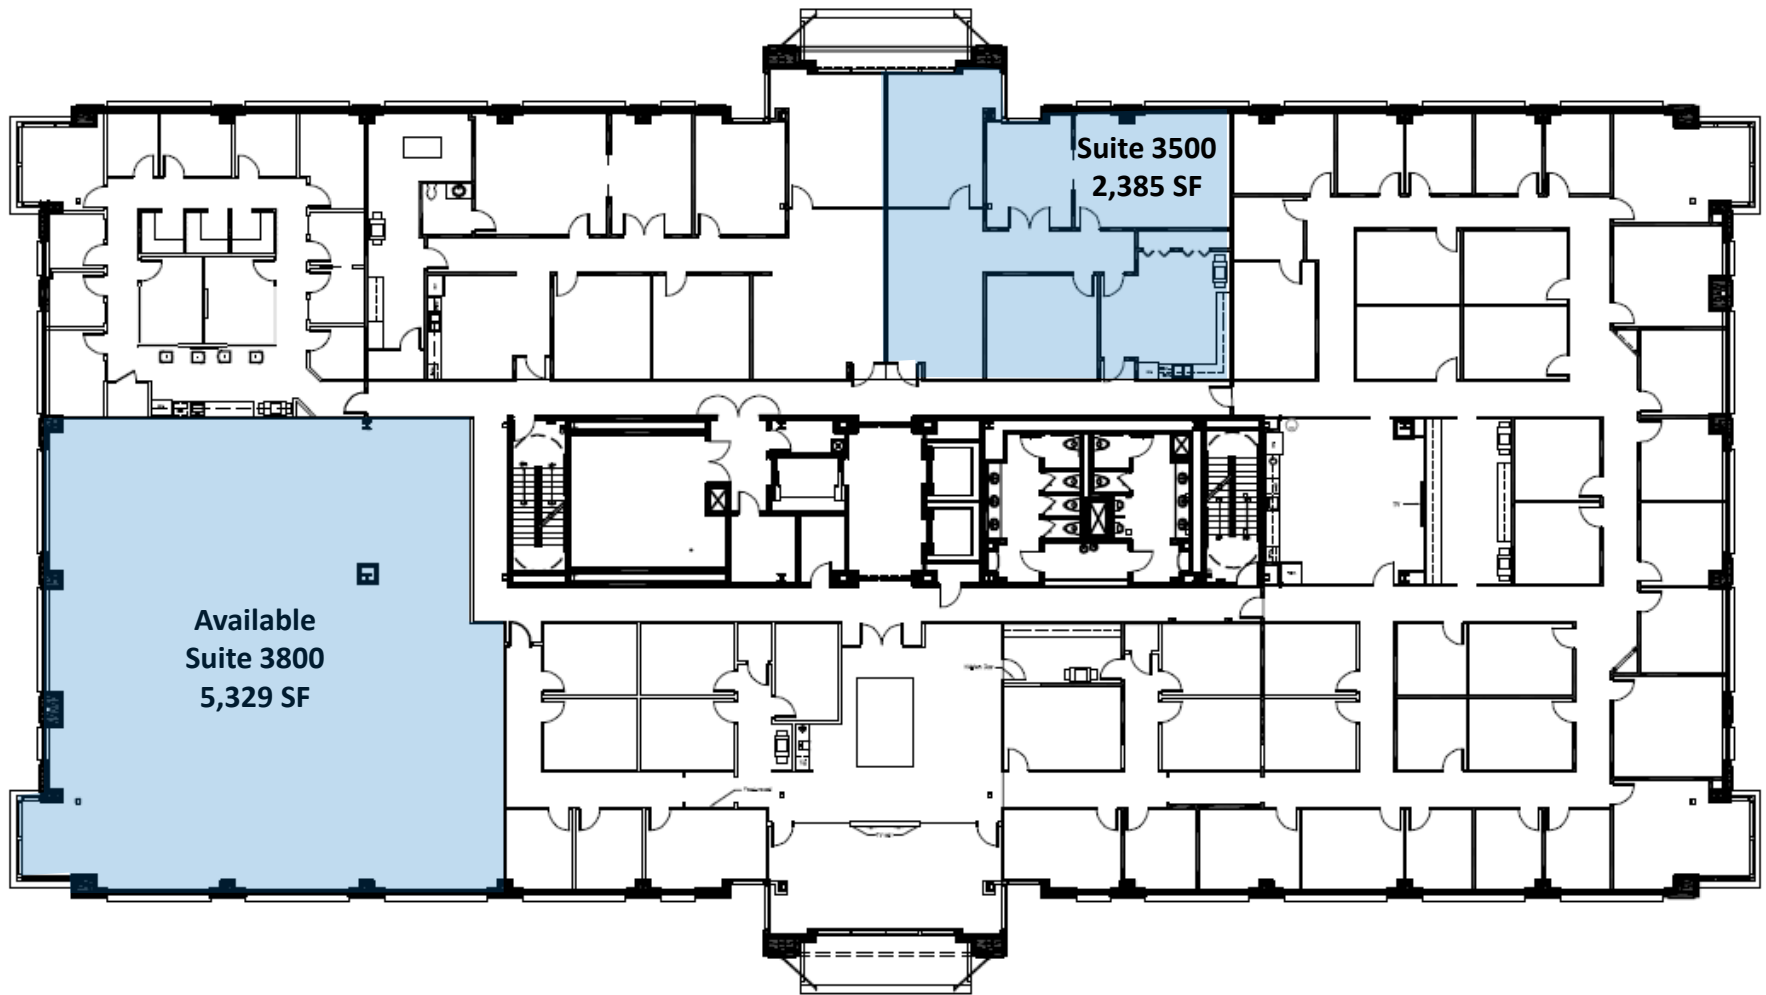

One Sugarloaf Centre

Third Floor

Candy McIntyre
Vice President, Leasing

Direct: 770.623.2099

Mobile: 404.408.9788

cmcintyre@BrandProperties.com

BRAND Real Estate Services

1960 Satellite Boulevard, Suite 1300

Duluth, Georgia 30097

770.476.4801 BrandProperties.com