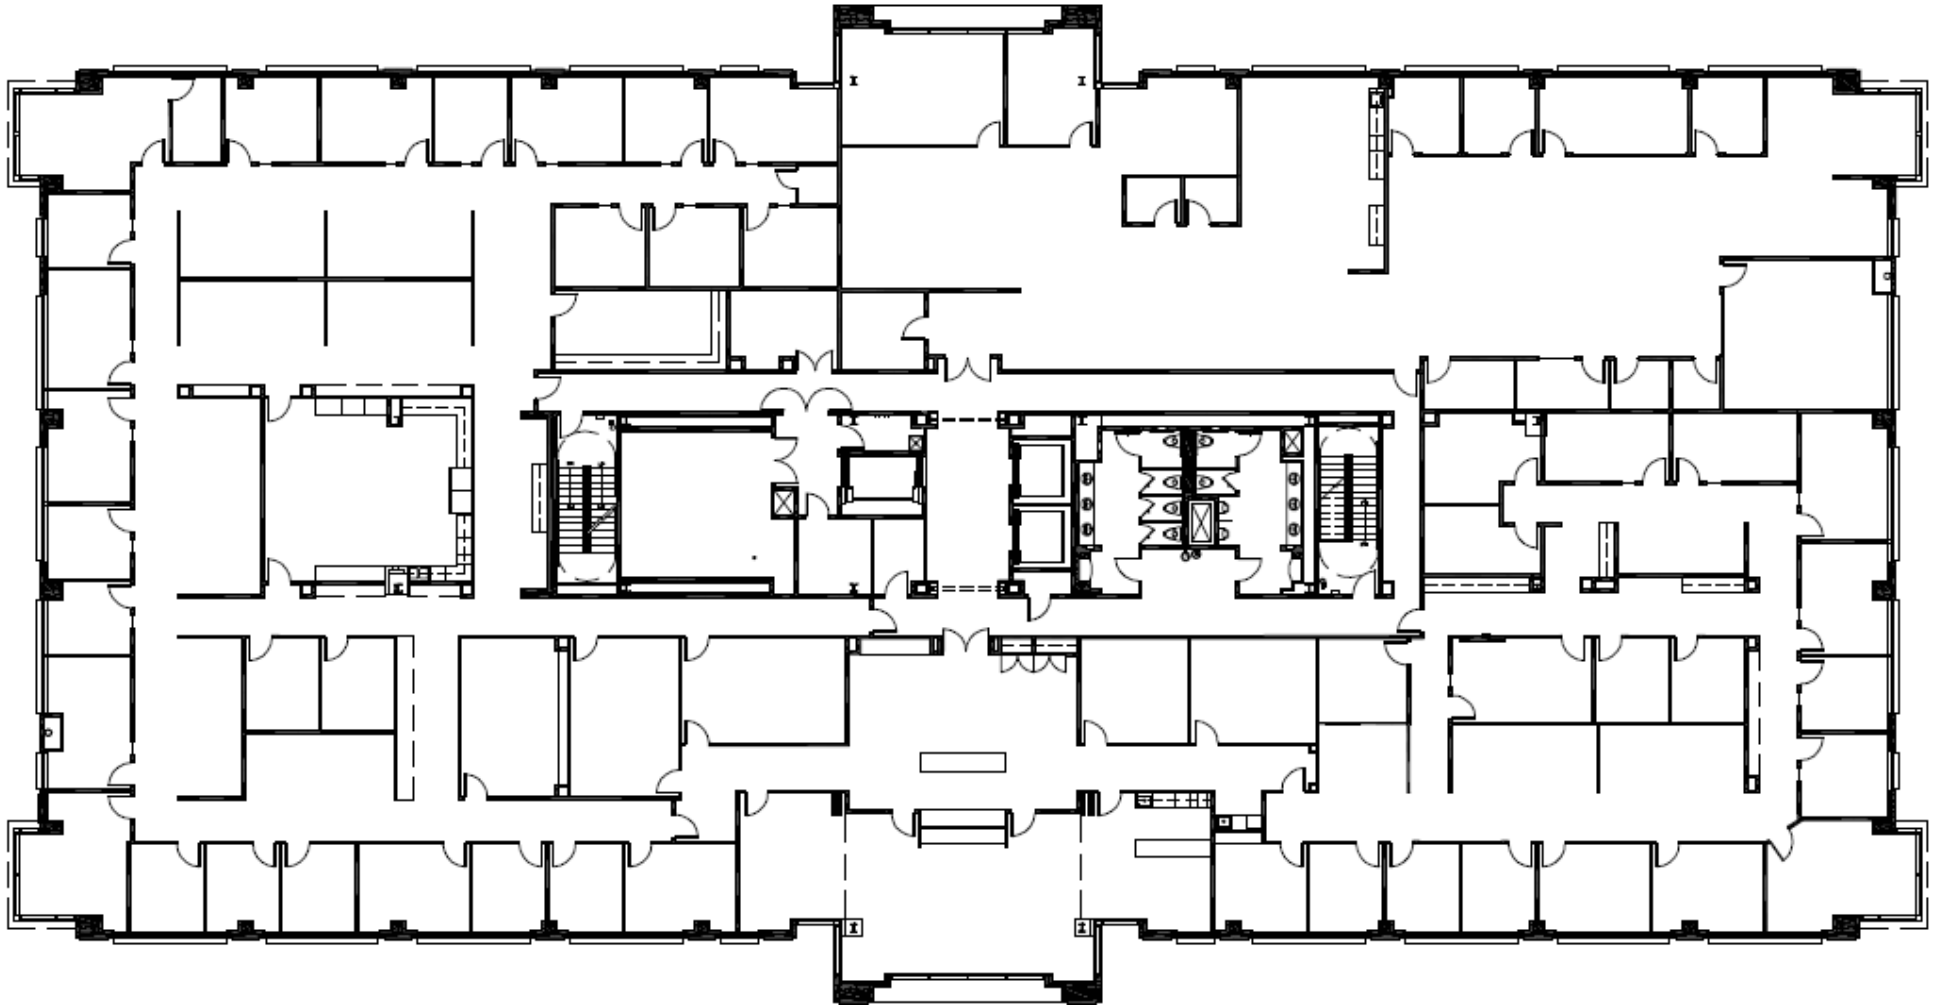

Fourth Floor

Candy McIntyre
Vice President, Leasing

Direct: 770.623.2099

Mobile: 404.408.9788

cmcintyre@BrandProperties.com

BRAND Real Estate Services

1960 Satellite Boulevard, Suite 1300

Duluth, Georgia 30097