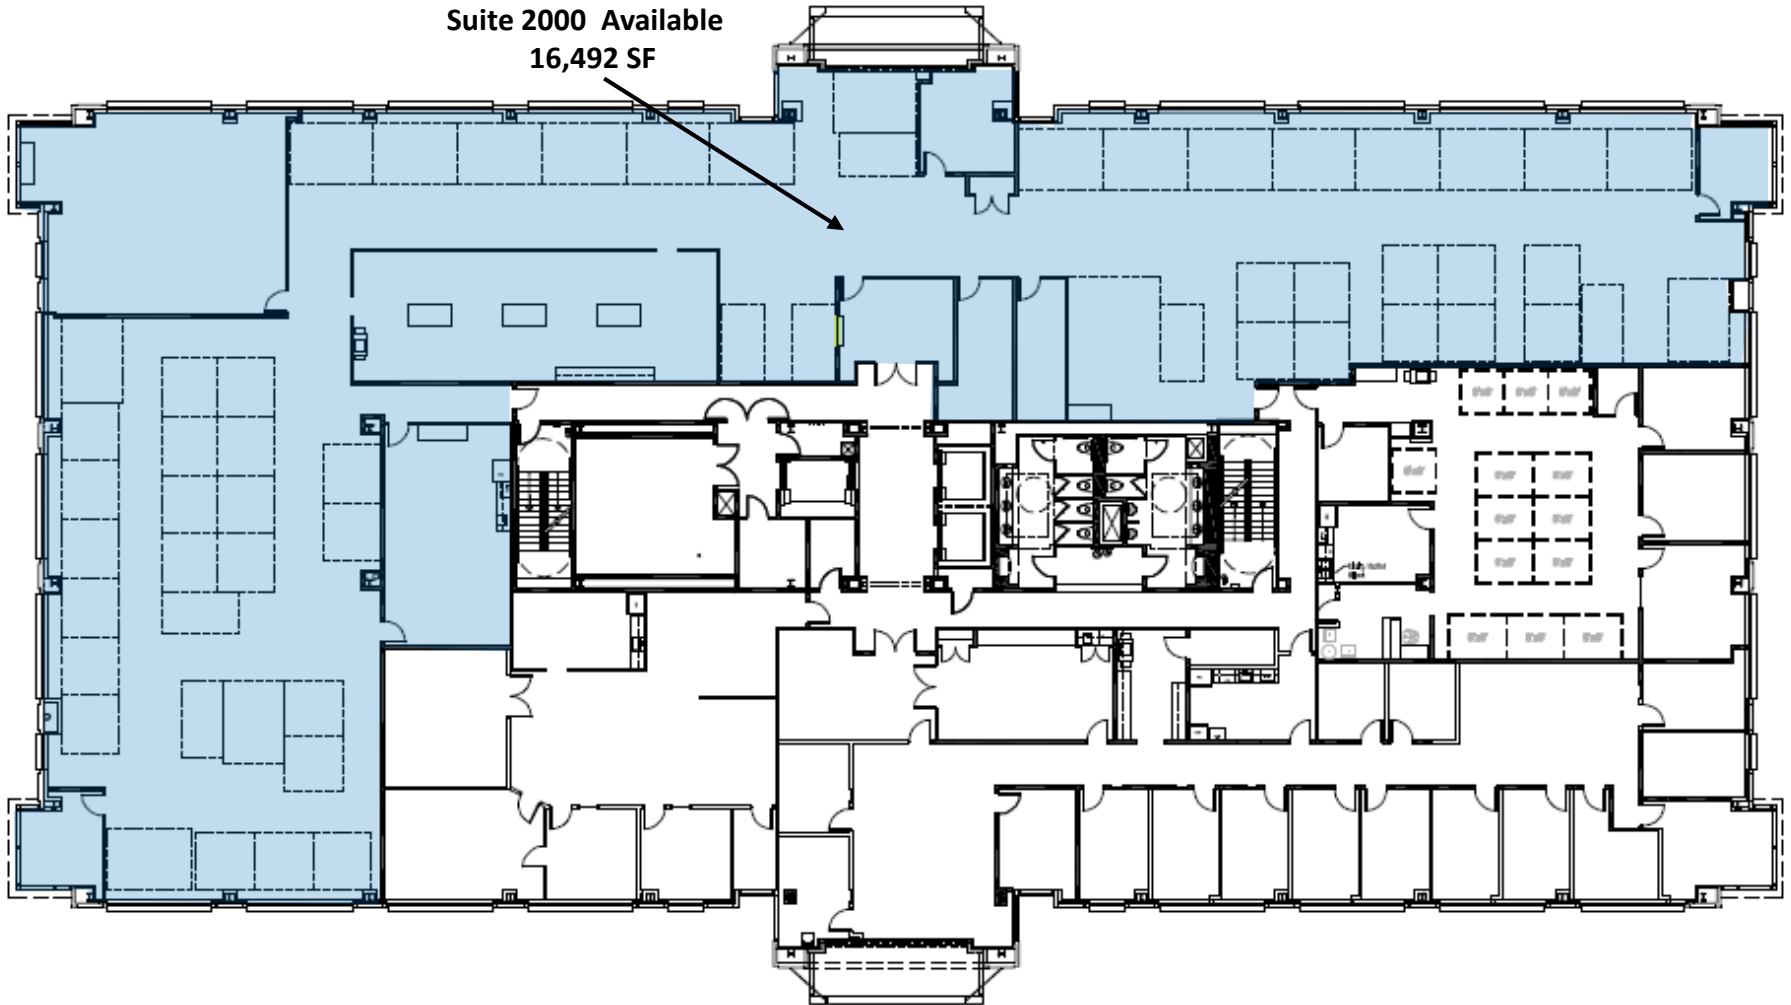

Duluth, Georgia 30097

770.476.4801 BrandProperties.com

One Sugarloaf Centre

Second Floor

Suite 2000 Available
16,492 SF

Candy McIntyre
Vice President, Leasing

Direct: 770.623.2099

Mobile: 404.408.9788