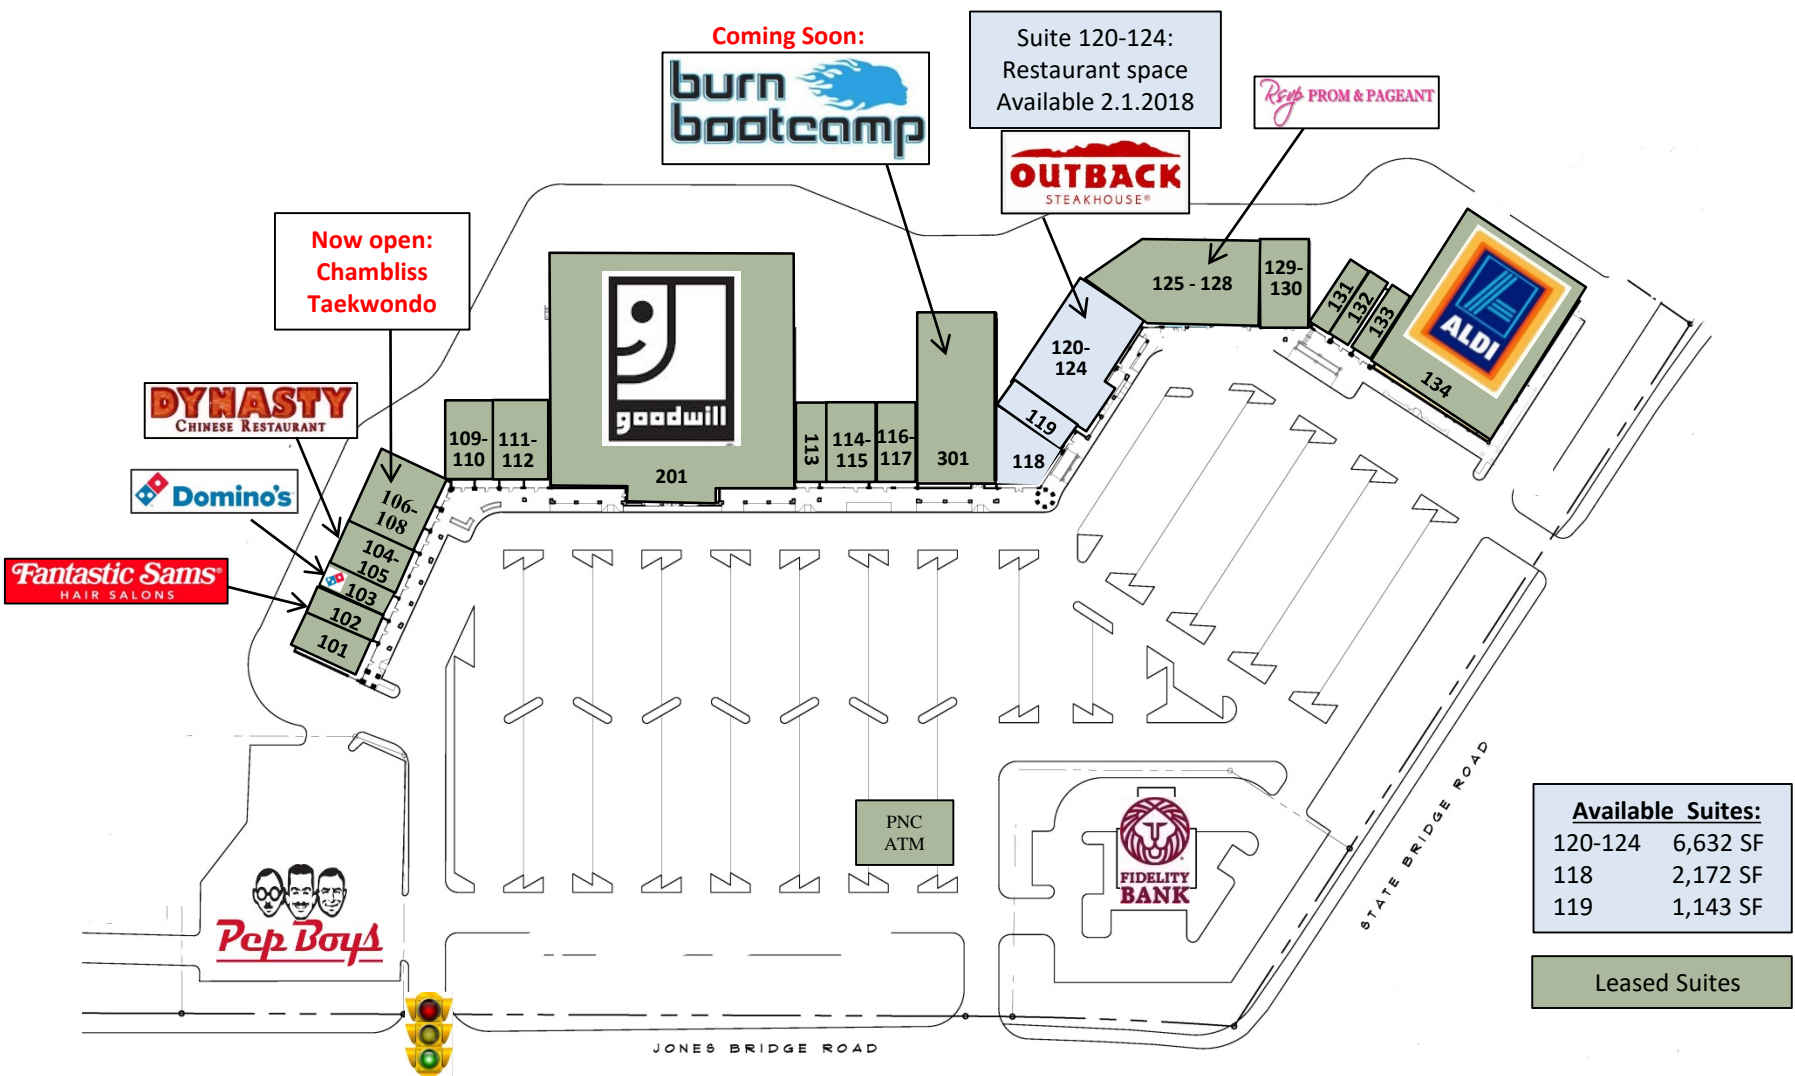

**North Bridges Shopping Center**  
 10955 Jones Bridge Road, Johns Creek, GA 30022

Available Suites:	
120-124	6,632 SF
118	2,172 SF
119	1,143 SF

Leased Suites