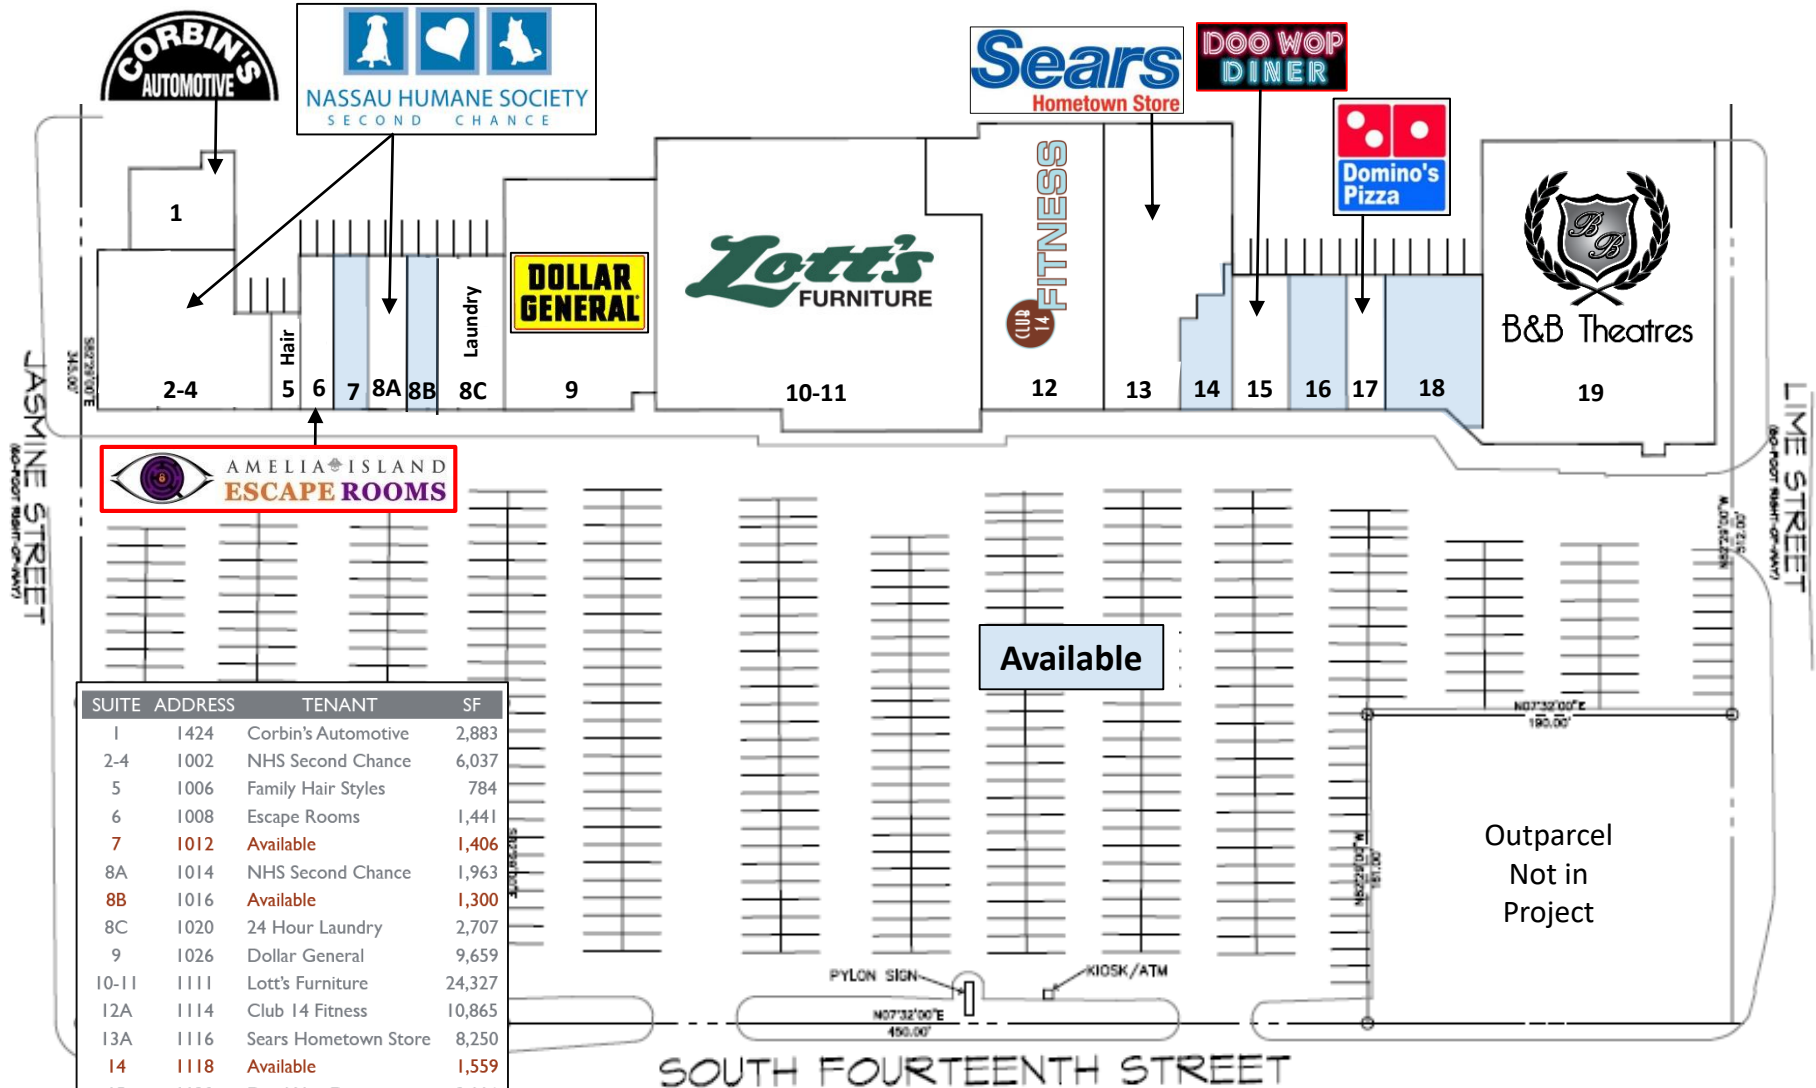

8 Flags Leasing Plan

1000-1132 S. 14th Street, Fernandina Beach, FL 32034

SUITE	ADDRESS	TENANT	SF
1	1424	Corbin's Automotive	2,883
2-4	1002	NHS Second Chance	6,037
5	1006	Family Hair Styles	784
6	1008	Escape Rooms	1,441
7	1012	Available	1,406
8A	1014	NHS Second Chance	1,963
8B	1016	Available	1,300
8C	1020	24 Hour Laundry	2,707
9	1026	Dollar General	9,659
10-11	1111	Lott's Furniture	24,327
12A	1114	Club 14 Fitness	10,865
13A	1116	Sears Hometown Store	8,250
14	1118	Available	1,559
15	1120	Doo Wop Diner	2,116
16	1122	Available	2,125
17	1124	Domino's Pizza	1,384
18	1126	Available	3,678
19	1132	B & B Theatres	19,181
Total Square Feet			101665