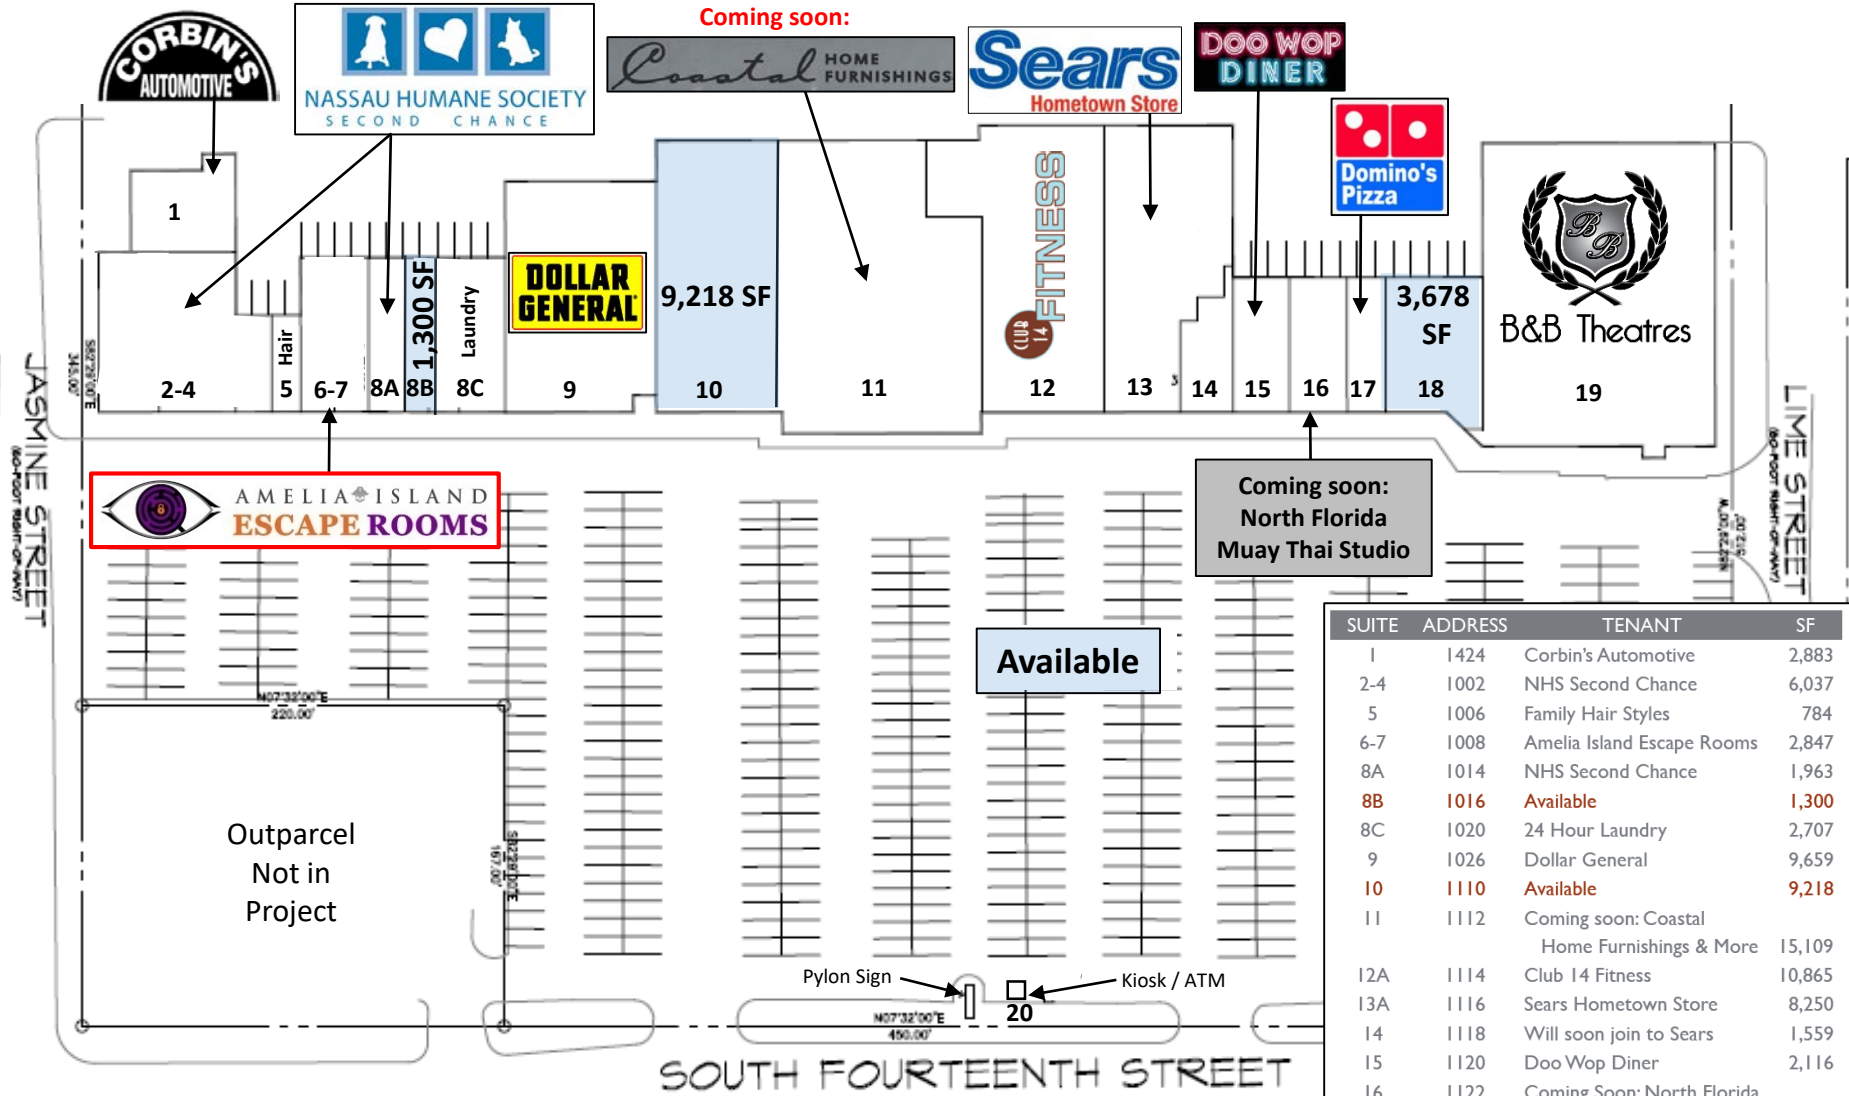

# 8 Flags Leasing Plan

1000-1132 S. 14<sup>th</sup> Street, Fernandina Beach, FL 32034

SUITE	ADDRESS	TENANT	SF
1	1424	Corbin's Automotive	2,883
2-4	1002	NHS Second Chance	6,037
5	1006	Family Hair Styles	784
6-7	1008	Amelia Island Escape Rooms	2,847
8A	1014	NHS Second Chance	1,963
8B	1016	Available	1,300
8C	1020	24 Hour Laundry	2,707
9	1026	Dollar General	9,659
10	1110	Available	9,218
11	1112	Coming soon: Coastal Home Furnishings & More	15,109
12A	1114	Club 14 Fitness	10,865
13A	1116	Sears Hometown Store	8,250
14	1118	Will soon join to Sears	1,559
15	1120	Doo Wop Diner	2,116
16	1122	Coming Soon: North Florida Muay Thai Studio	2,125
17	1124	Domino's Pizza	1,384
18	1126	Available	3,678
19	1132	B & B Theatres	19,181
20	N/A	ATM - VyStar Credit Union	N/A
Total Square Feet			101,665