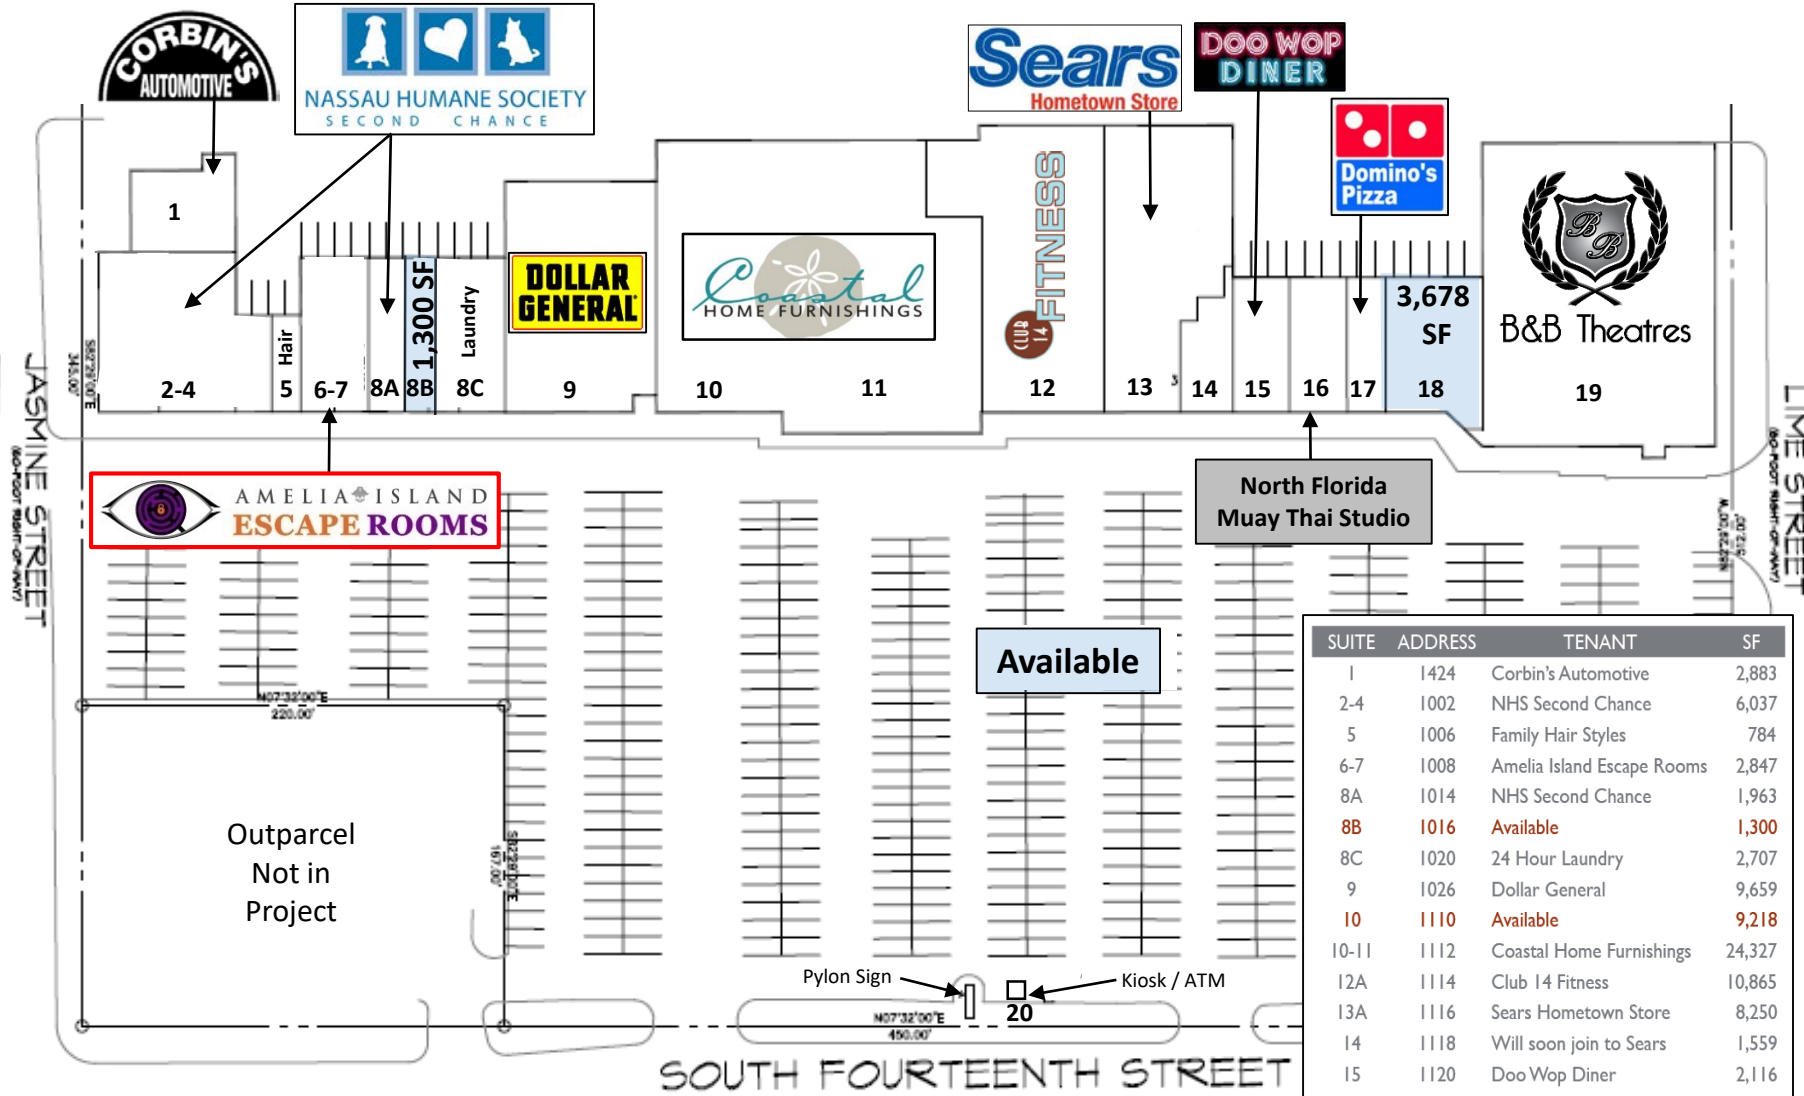

8 Flags Leasing Plan

1000-1132 S. 14th Street, Fernandina Beach, FL 32034

SUITE	ADDRESS	TENANT	SF
1	1424	Corbin's Automotive	2,883
2-4	1002	NHS Second Chance	6,037
5	1006	Family Hair Styles	784
6-7	1008	Amelia Island Escape Rooms	2,847
8A	1014	NHS Second Chance	1,963
8B	1016	Available	1,300
8C	1020	24 Hour Laundry	2,707
9	1026	Dollar General	9,659
10	1110	Available	9,218
10-11	1112	Coastal Home Furnishings	24,327
12A	1114	Club 14 Fitness	10,865
13A	1116	Sears Hometown Store	8,250
14	1118	Will soon join to Sears	1,559
15	1120	Doo Wop Diner	2,116
16	1122	North FL Muay Thai Studio	2,125
17	1124	Domino's Pizza	1,384
18	1126	Available	3,678
19	1132	B & B Theatres	19,181
20	N/A	ATM - VyStar Credit Union	N/A
Total Square Feet			101,665