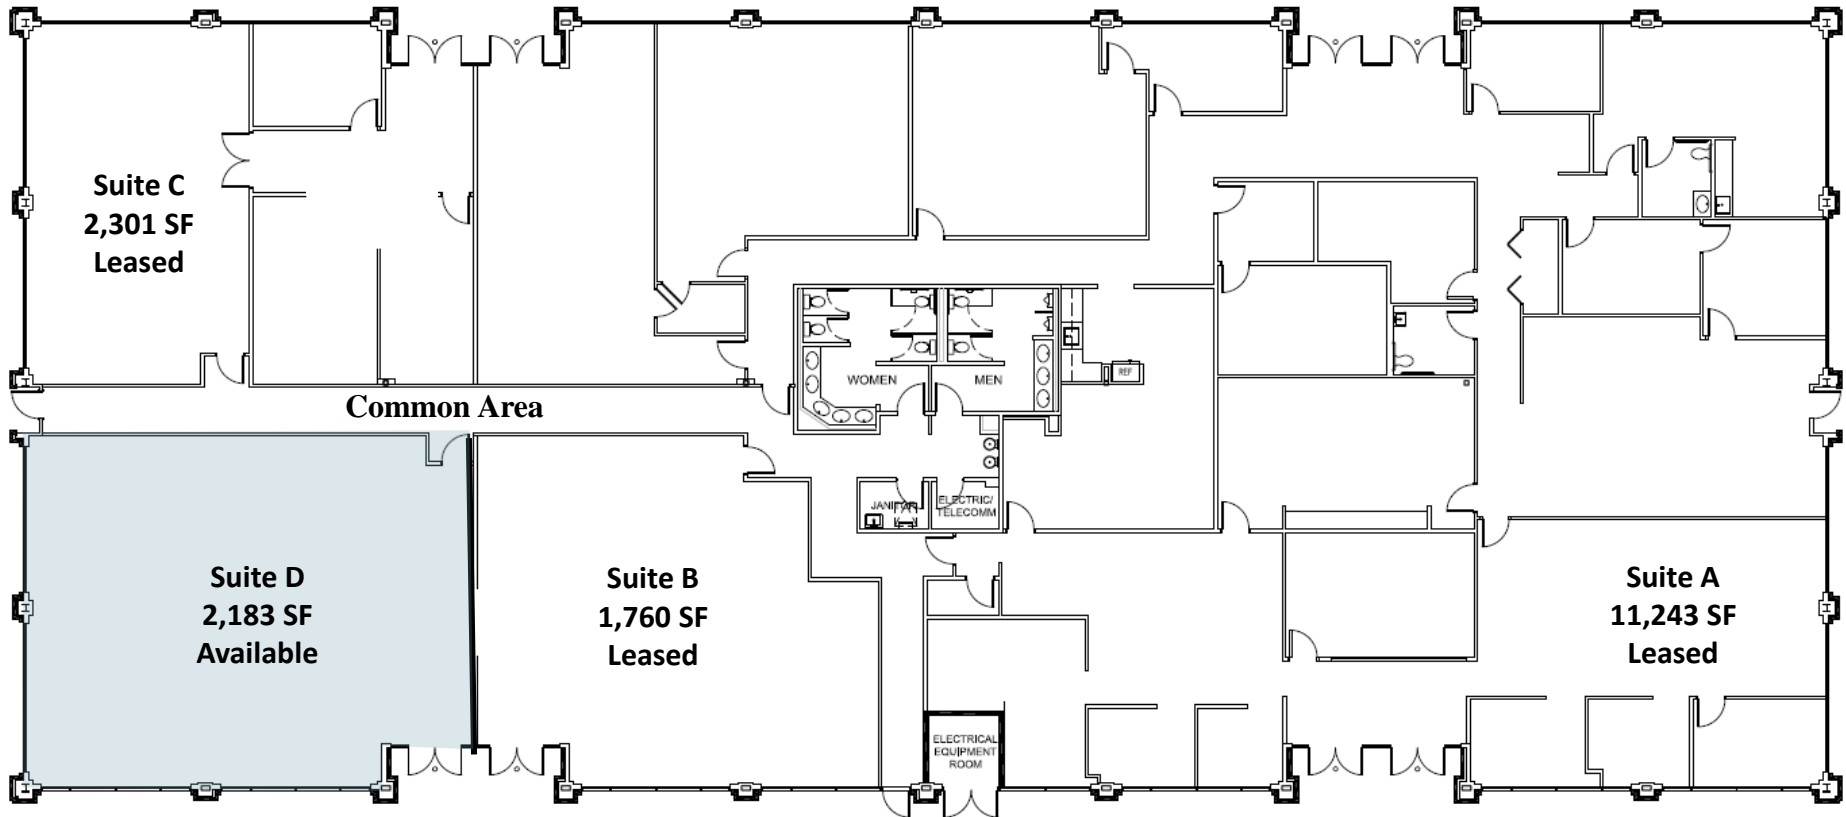

Century Center North

3109 Clairmont Road NE, Atlanta, GA 30329

Candy McIntyre
Vice President, Leasing
Direct: 770.623.2099
Mobile: 404.408.9788
cmcintyre@BrandProperties.com

BRAND Real Estate Services

1960 Satellite Boulevard, Suite 1300
Duluth, Georgia 30097
770.476.4801 BrandProperties.com