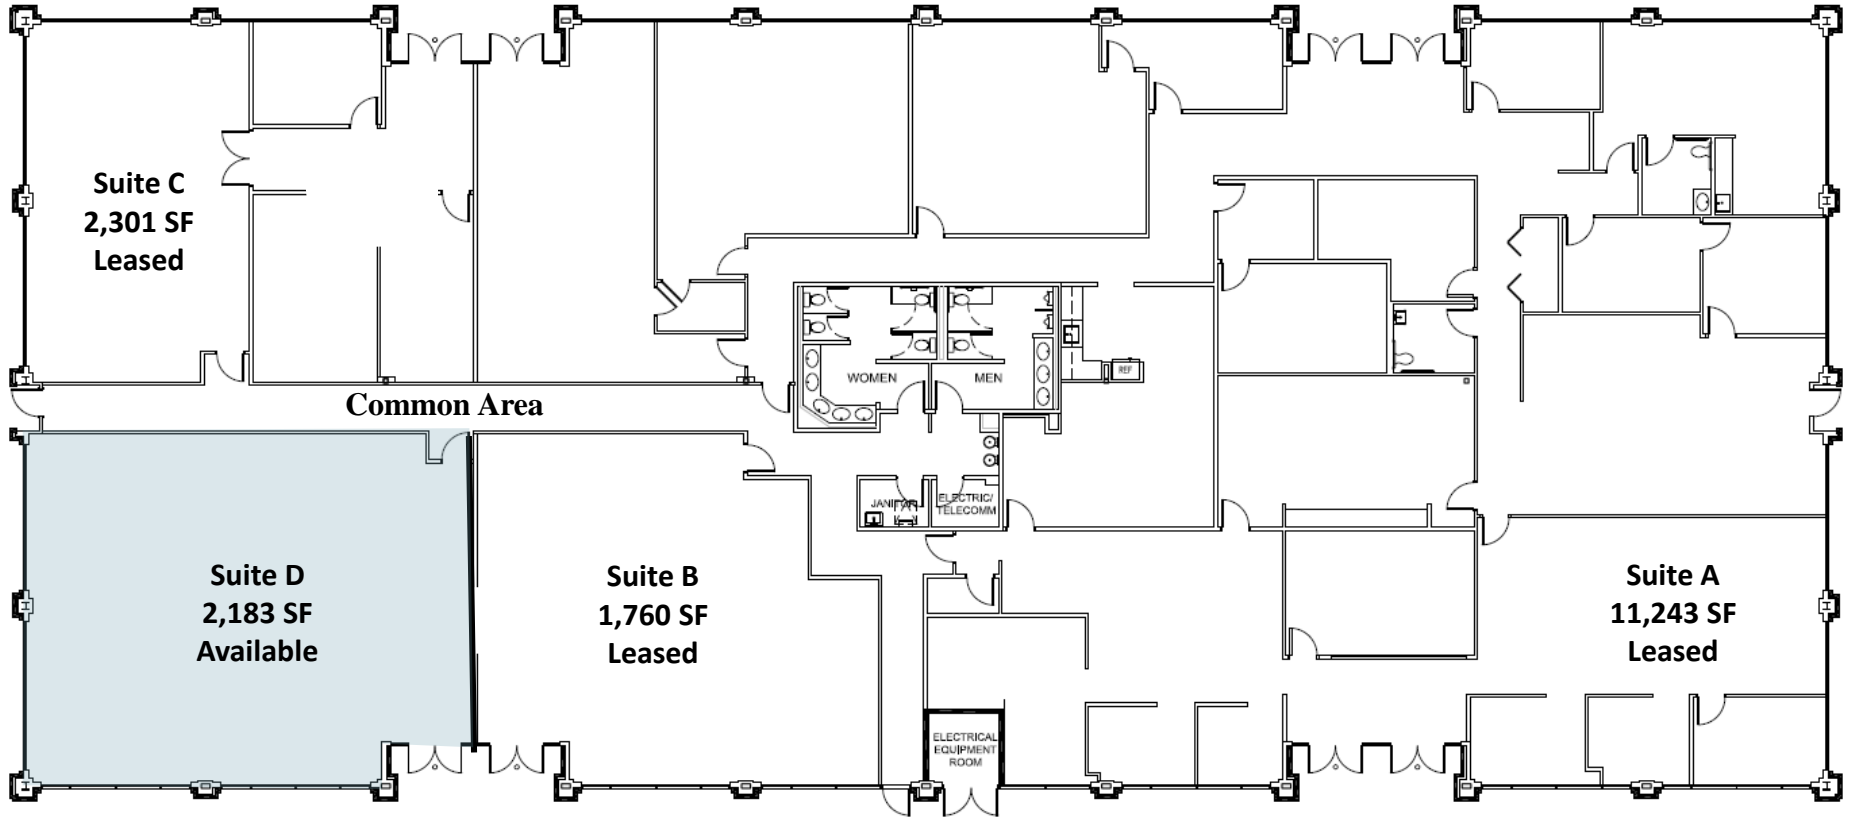

Century Center North

3109 Clairmont Road NE, Atlanta, GA 30329

Candy McIntyre
Vice President, Leasing

Direct: 770.623.2099

Mobile: 404.408.9788

cmcintyre@BrandProperties.com

BRAND Real Estate Services

1960 Satellite Boulevard, Suite 1300
Duluth, Georgia 30097

770.476.4801 BrandProperties.com