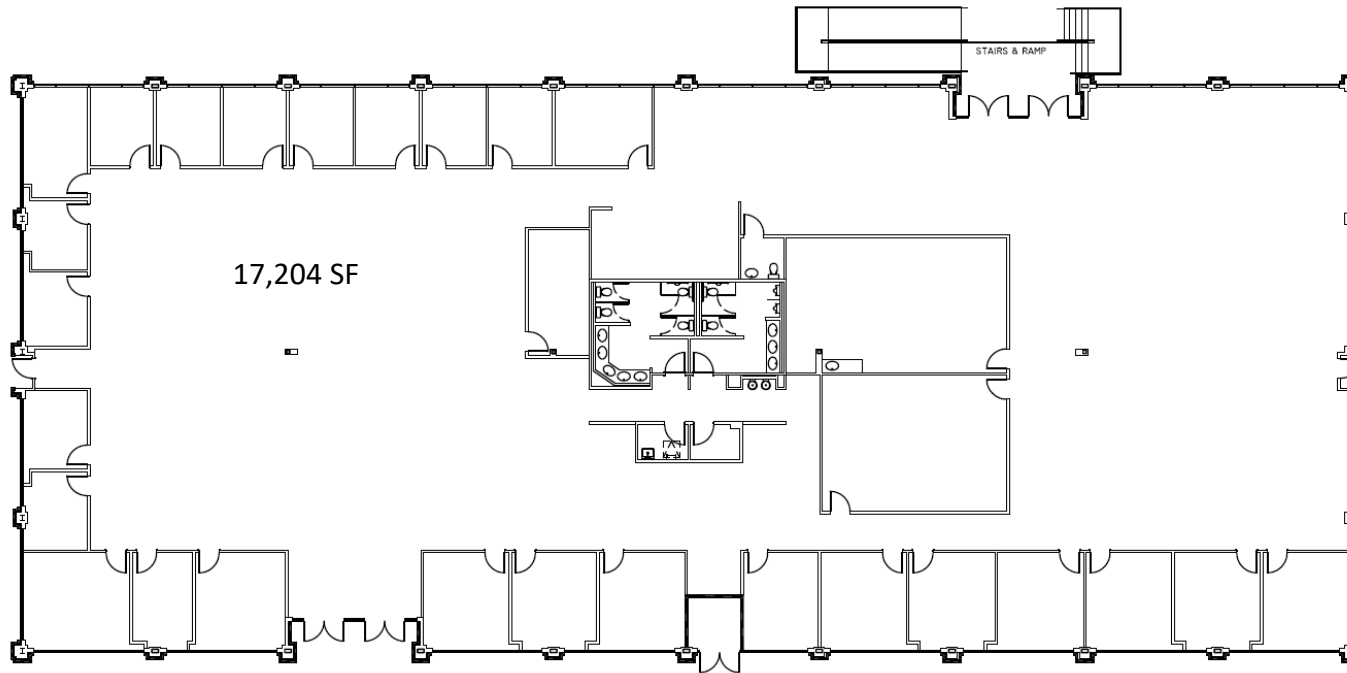

Mobile: 404.408.9788

cmcintyre@BrandProperties.com

BRAND Real Estate Services

1960 Satellite Boulevard, Suite 1300
Duluth, Georgia 30097

770.476.4801 BrandProperties.com

Century Center North

3105 Clairmont Road NE, Atlanta, GA 30329