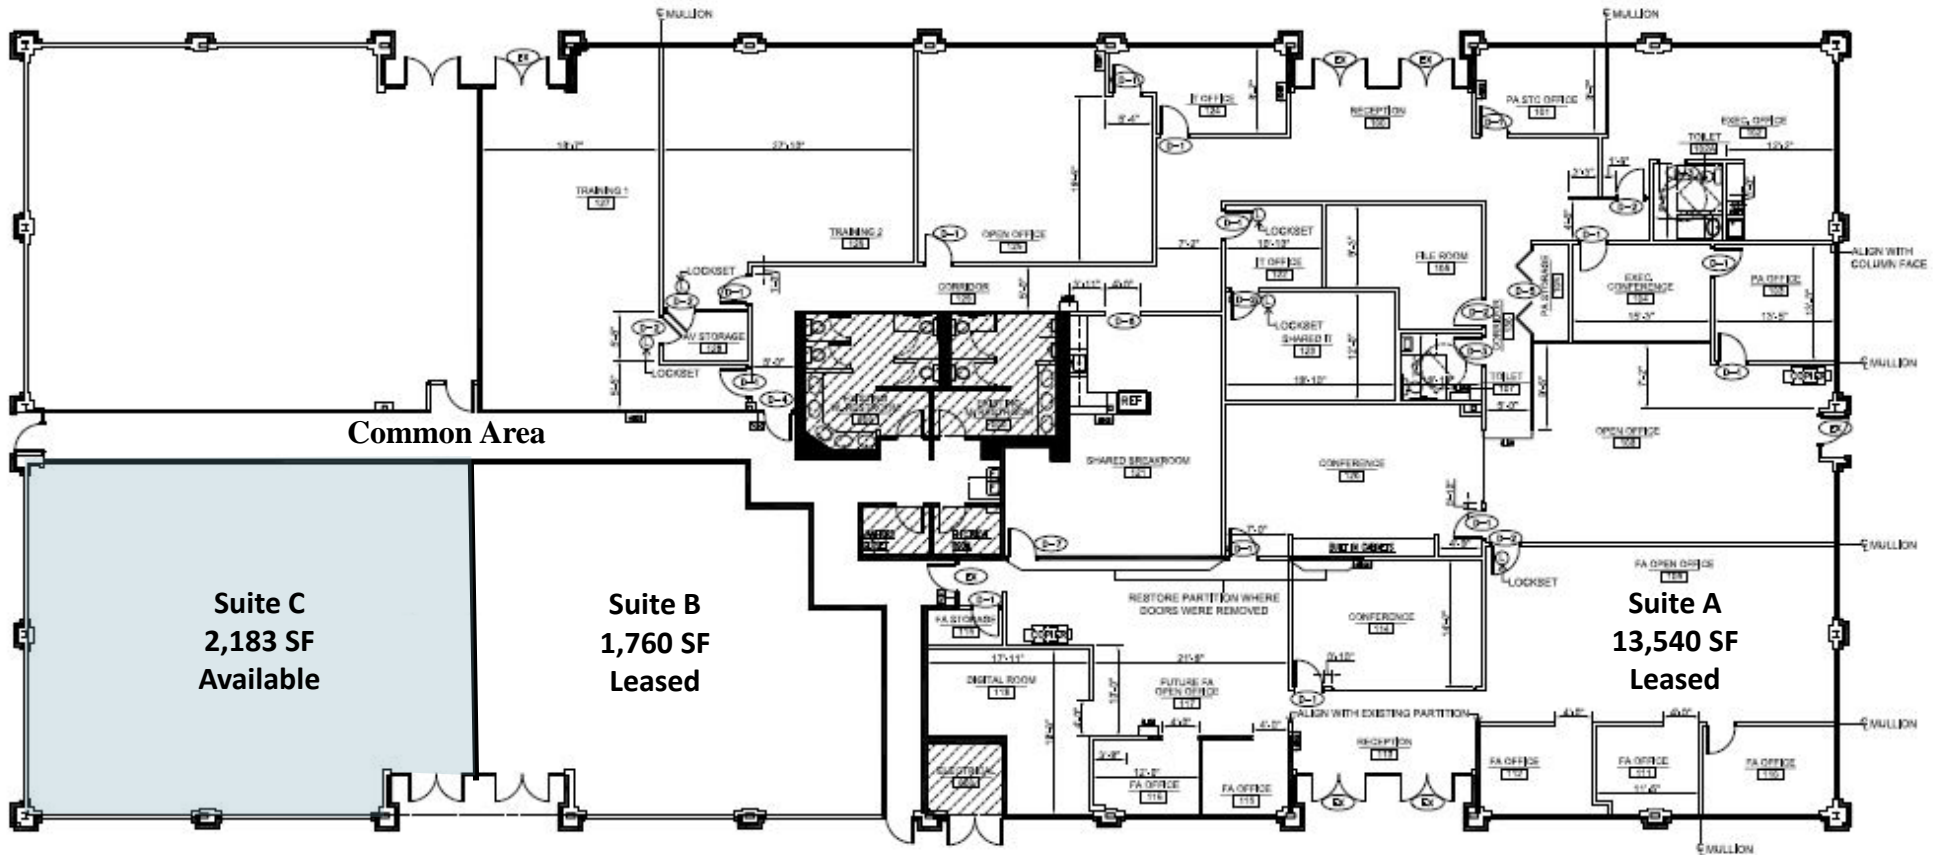

Century Center North

3109 Clairmont Road NE, Atlanta, GA 30329

Candy McIntyre
Vice President, Leasing
Direct: 770.623.2099
Mobile: 404.408.9788
cmcintyre@BrandProperties.com

BRAND Real Estate Services
1960 Satellite Boulevard, Suite 1300
Duluth, Georgia 30097
770.476.4801 BrandProperties.com