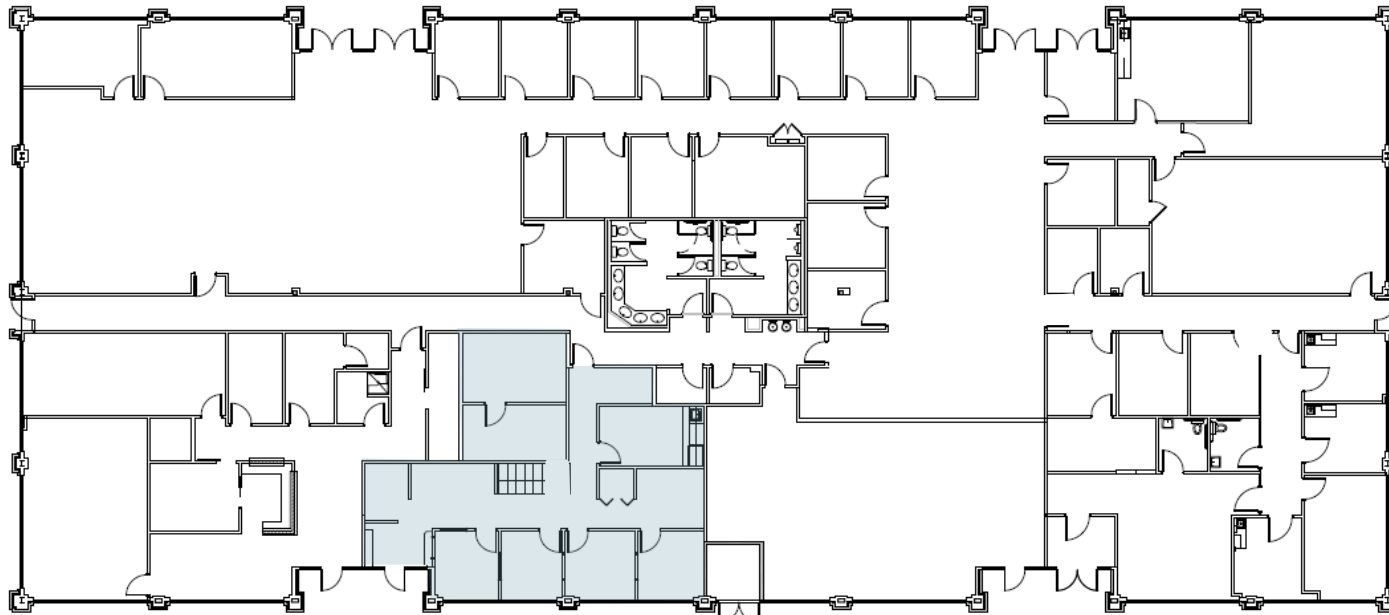

Century Center North

3101 Clairmont Road NE, Atlanta, GA 30329

Suite B
1,683 SF
Available

Candy McIntyre
Vice President, Leasing

Direct: 770.623.2099

Mobile: 404.408.9788

cmcintyre@BrandProperties.com

BRAND Real Estate Services