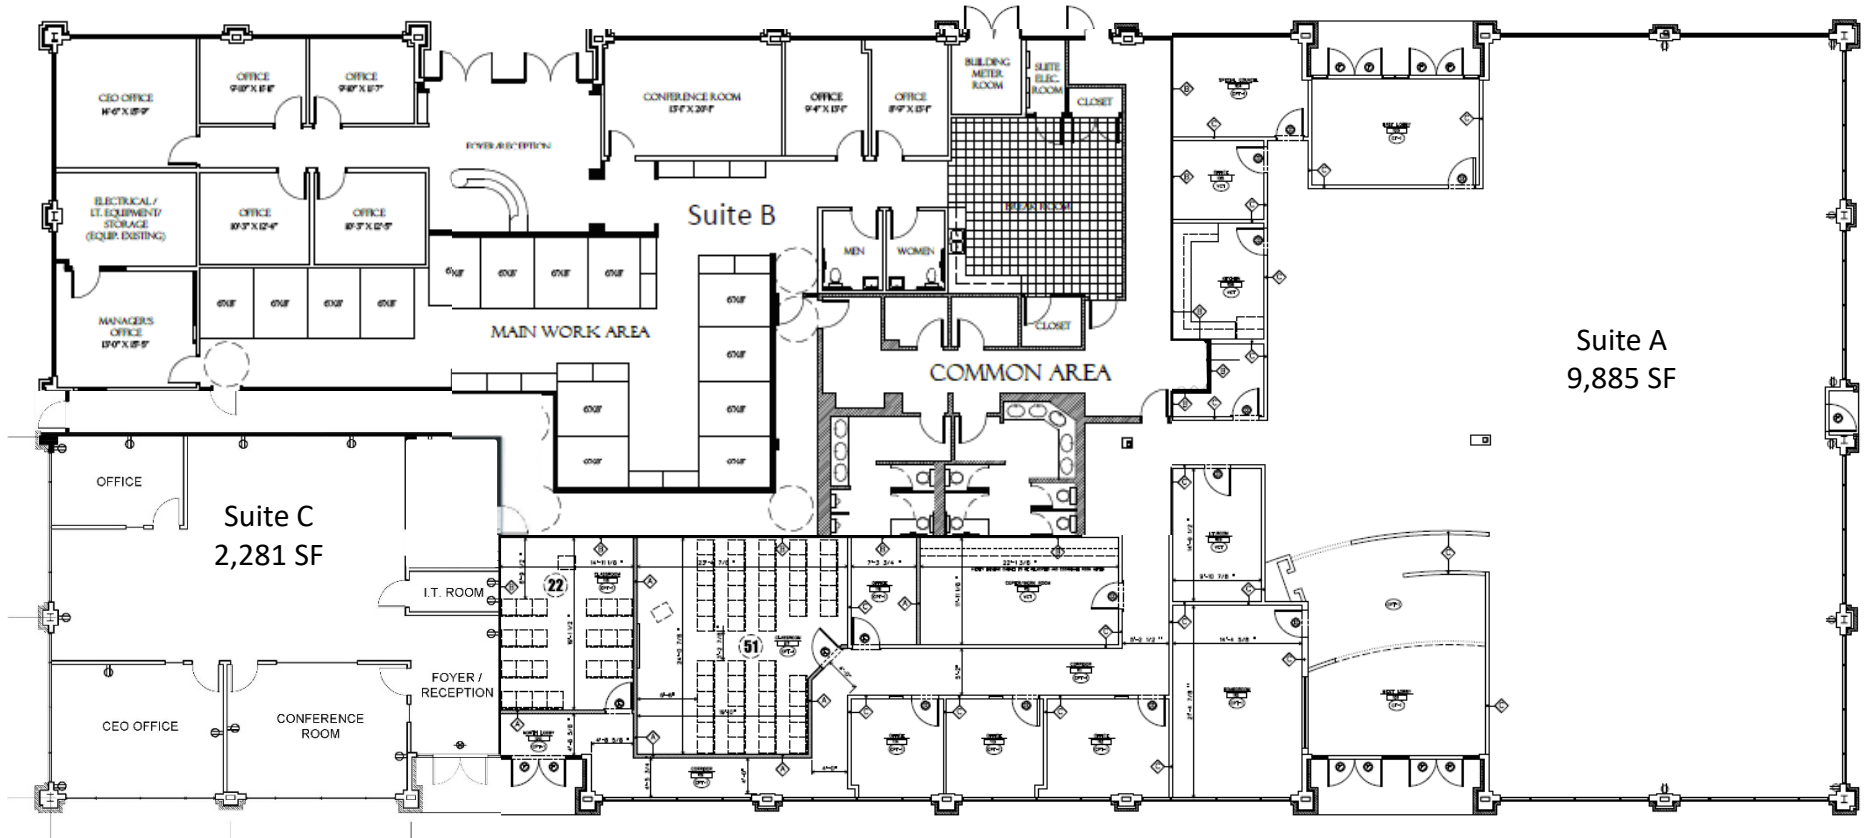

Century Center North

3107 Clairmont Road NE, Atlanta, GA 30329

Candy McIntyre
Vice President, Leasing
Direct: 770.623.2099
Mobile: 404.408.9788
cmcintyre@BrandProperties.com

BRAND Real Estate Services

1960 Satellite Boulevard, Suite 1300
Duluth, Georgia 30097
770.476.4801 BrandProperties.com