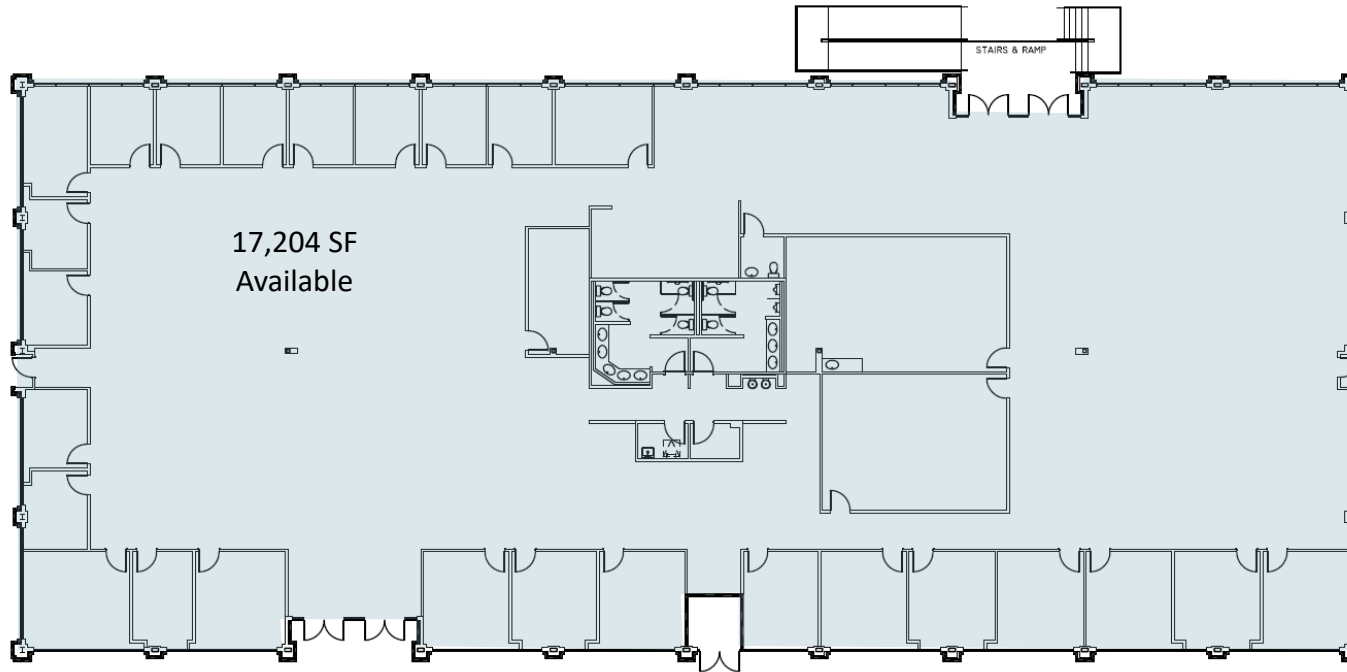

Mobile: 404.408.9788

cmcintyre@BrandProperties.com

BRAND Real Estate Services

1960 Satellite Boulevard, Suite 1300
Duluth, Georgia 30097

770.476.4801 BrandProperties.com

Century Center North

3105 Clairmont Road NE, Atlanta, GA 30329