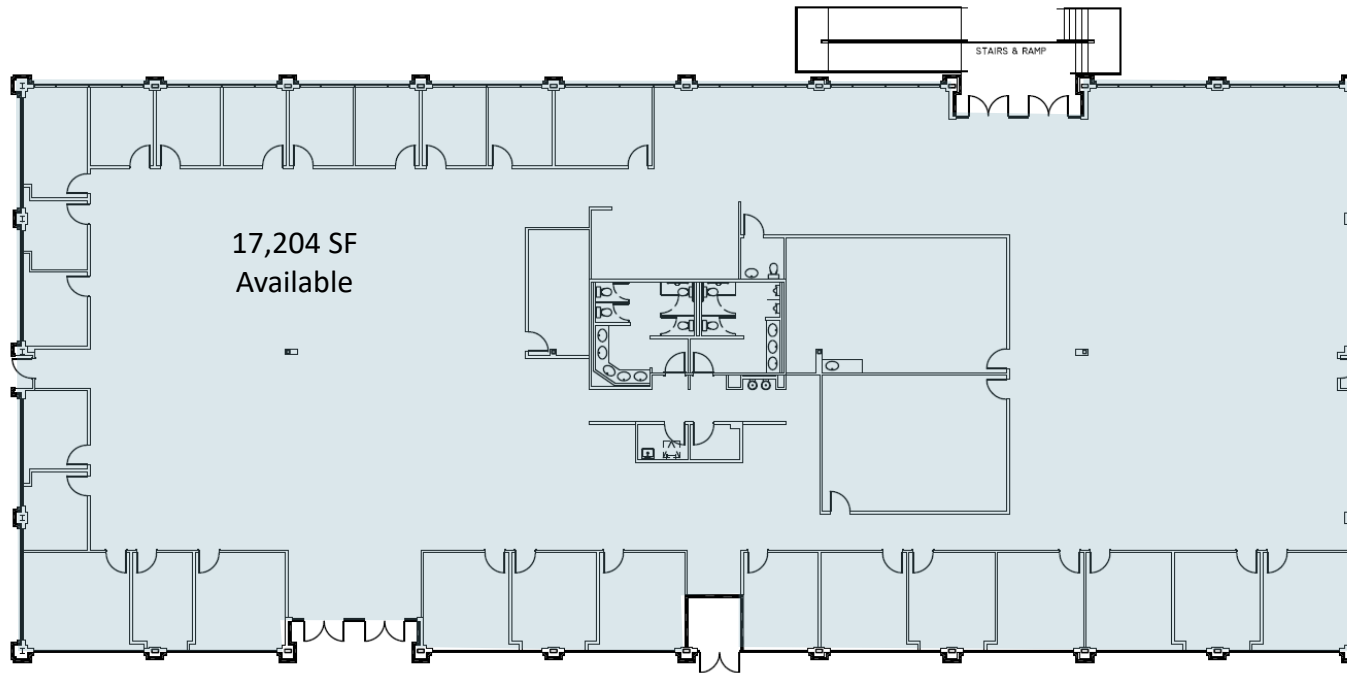

Mobile: 404.408.9788

cmcintyre@BrandProperties.com

BRAND Real Estate Services

1960 Satellite Boulevard, Suite 1300
Duluth, Georgia 30097

770.476.4801 BrandProperties.com

Century Center North

3105 Clairmont Road NE, Atlanta, GA 30329