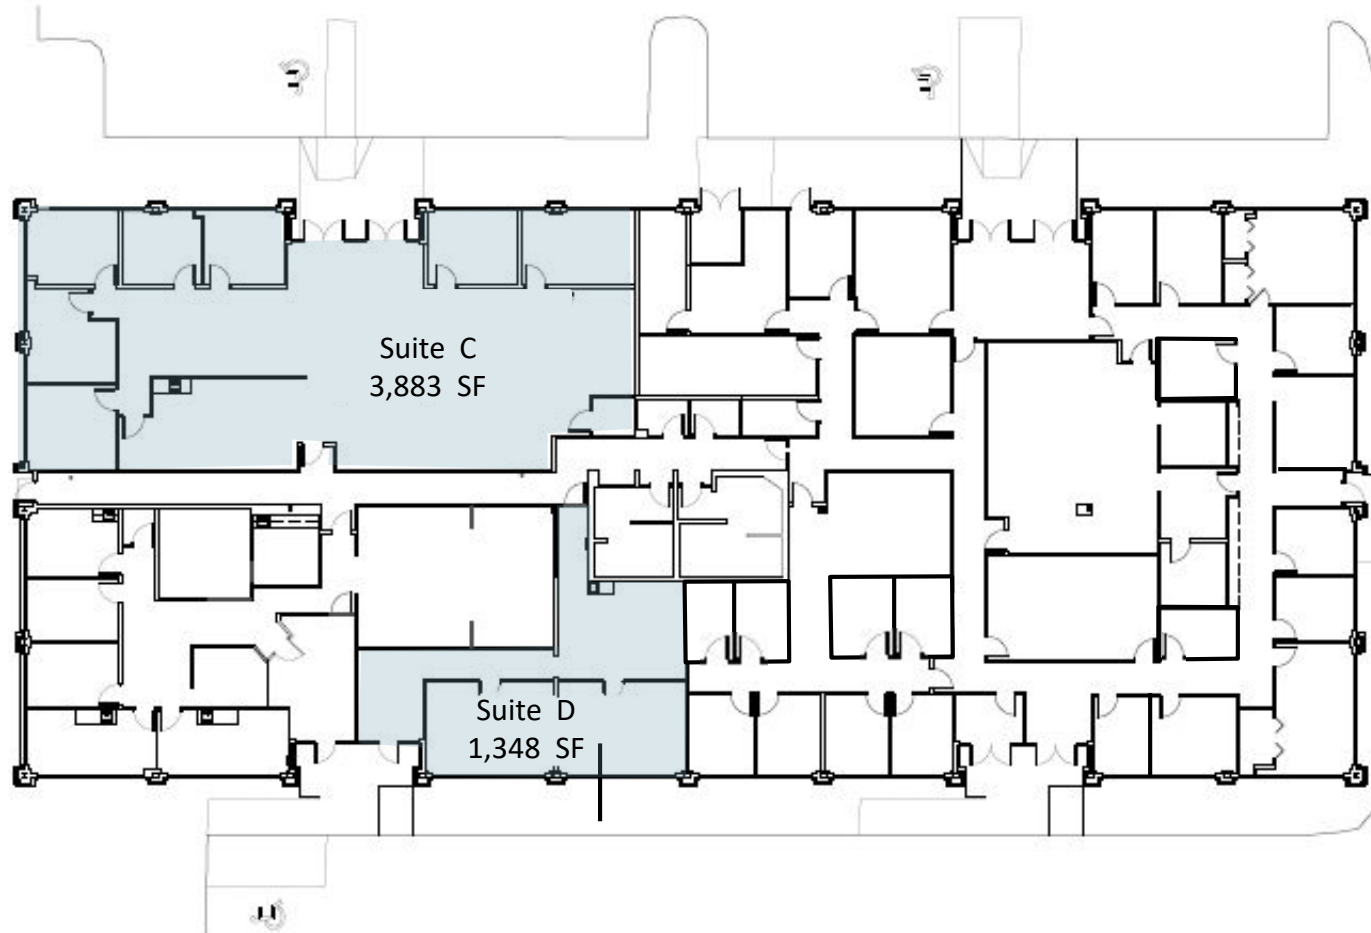

Century Center North

3103 Clairmont Road NE, Atlanta, GA 30329

Candy McIntyre
Vice President, Leasing

Direct: 770.623.2099

Mobile: 404.408.9788

cmcintyre@BrandProperties.com

BRAND Real Estate Services

1960 Satellite Boulevard, Suite 1300
Duluth, Georgia 30097

770.476.4801 BrandProperties.com