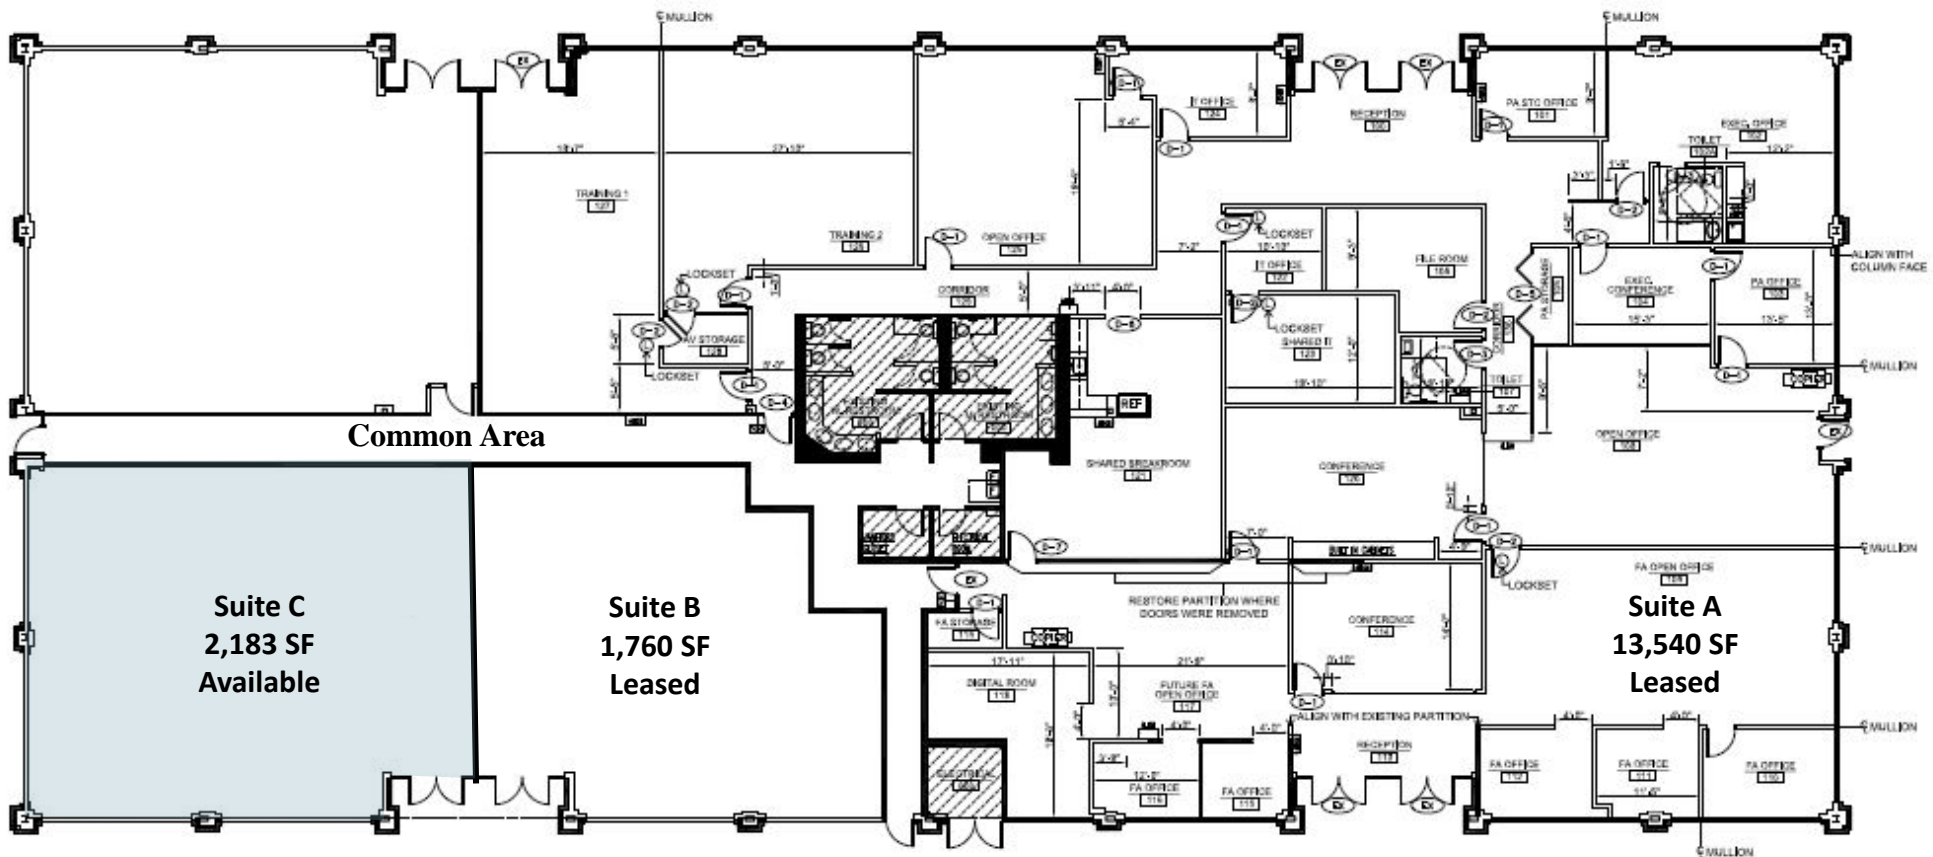

Century Center North

3109 Clairmont Road NE, Atlanta, GA 30329

Candy McIntyre
Vice President, Leasing
Direct: 770.623.2099
Mobile: 404.408.9788
cmcintyre@BrandProperties.com

BRAND Real Estate Services
1960 Satellite Boulevard, Suite 1300
Duluth, Georgia 30097
770.476.4801 BrandProperties.com