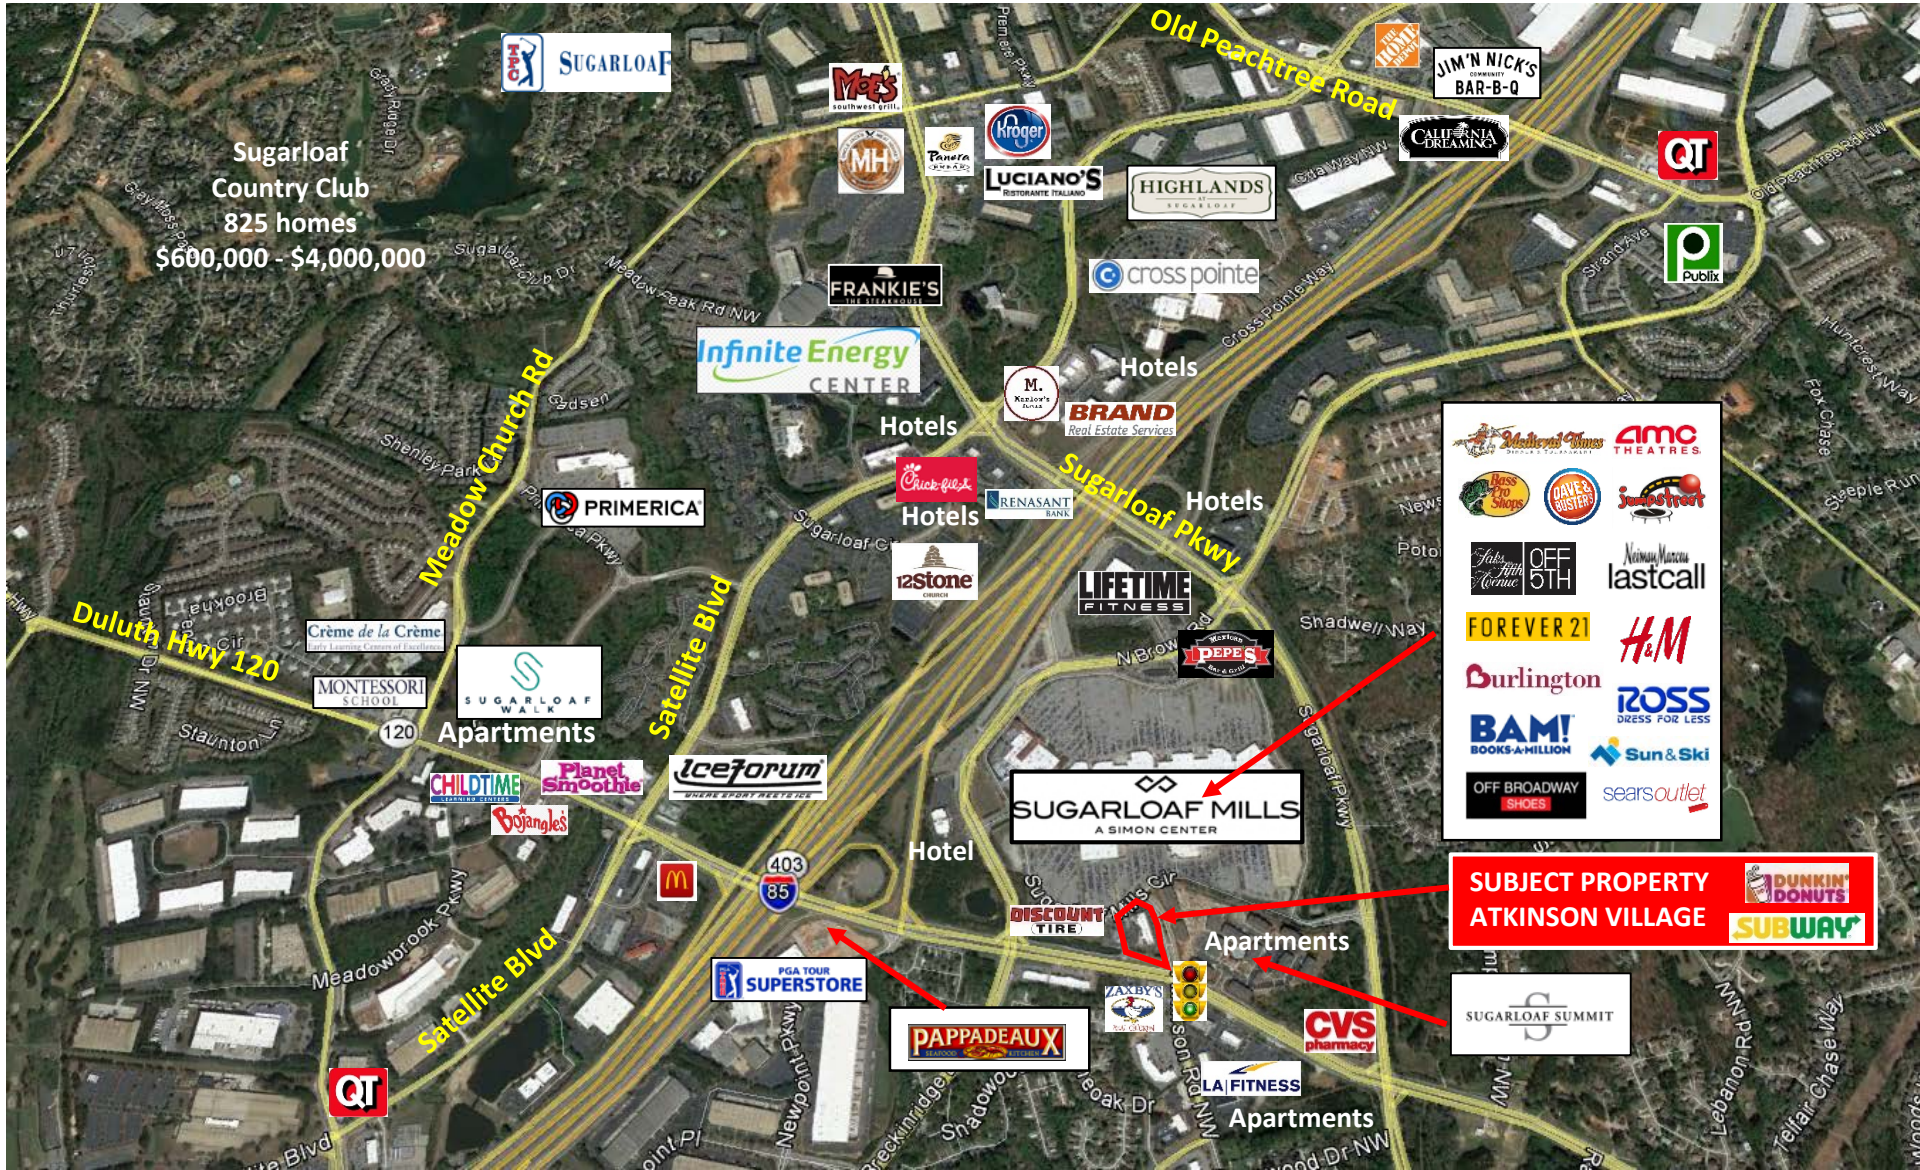

# Atkinson Village

1942 Atkinson Road, Lawrenceville, GA 30043

Sugarloaf Country Club  
825 homes  
\$600,000 - \$4,000,000

- Medieval Times
- AMC THEATRES
- Bass Pro Shops
- DAVE & BUSTERS
- Sweethart
- Jake's Fifth Avenue
- OFF 5TH
- Neiman Marcus
- lastcall
- FOREVER 21
- H&M
- Burlington
- ROSS DRESS FOR LESS
- BAM! BOOKS-A-MILLION
- Sun & Ski
- OFF BROADWAY SHOES
- sears outlet

**SUBJECT PROPERTY ATKINSON VILLAGE**

- DUNKIN' DONUTS
- SUBWAY

SUGARLOAF SUMMIT