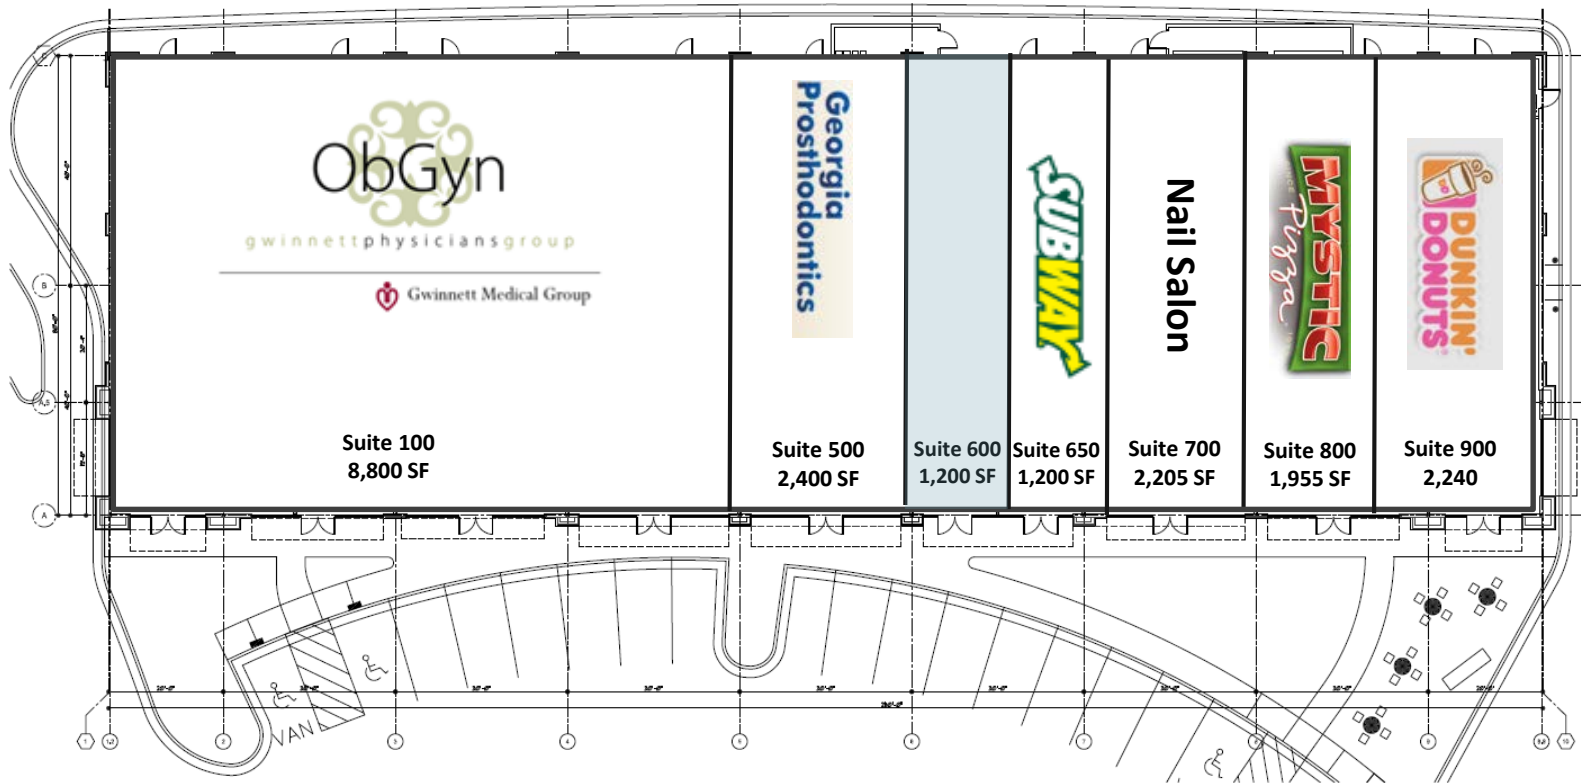

ATKINSON VILLAGE

1942 Atkinson Road, Lawrenceville, GA 30043

Available