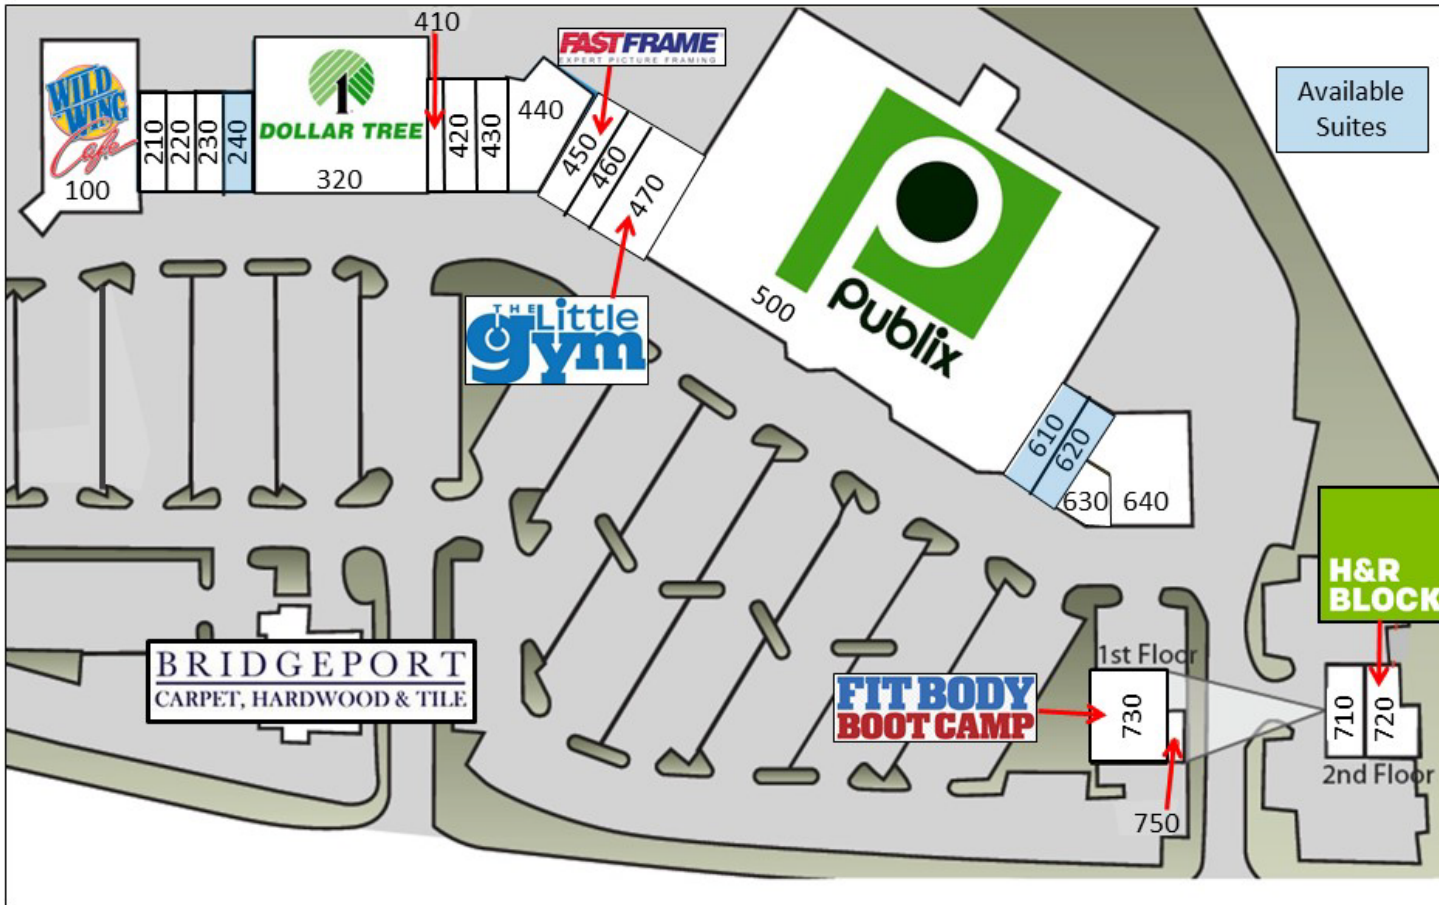

Abbotts Village

11585 - 11605 Jones Bridge Road, Johns Creek, GA 30022

SUITE Door / RR	TENANT	SF
100 / IA	Wild Wing Cafe	6,700
210 / 2A	JEI Learning Center	1,200
220 / 2B	InStyle Salon	1,200
230 / 2C	Lavena Cafe	1,200
240 / 2D	Available	1,200
320 / 3B	The Dollar Tree	10,450
410 / 4A	Pretty Nails	975
420 / 4B	Pak-Mail	1,300
430 / 4C	Kuts 4 Kids	1,300
440 / 4D	The Yellow Chilli	2,800
450 / 4E	Fast Frame	1,750
460 / 4F	Deka Lash	1,400
470 / 4G	Little Gym	2,800
500 / 5A	Publix	56,146
610 / 6A *	Available	1,400
620 / 6B *	Results Unlimited Fitness / Available	1,400
630 / 6C	Masterpiece Mixers	915
640 / 6D	Adobe Taqueria /Tequila Bar	4,000
710 / 7A	PAI Dentistry	1,500
720 / 7B	H&R Block	1,725
730 / 7C	Fit Body Boot Camp	2,700
750 / 7E	Aldey's Barber Shoppe	525
OP-1	Bridgeport Carpets	5,000
OUTP	Johns Creek Emission	N/A
Total Square Feet		109,586

* Spaces can be combined