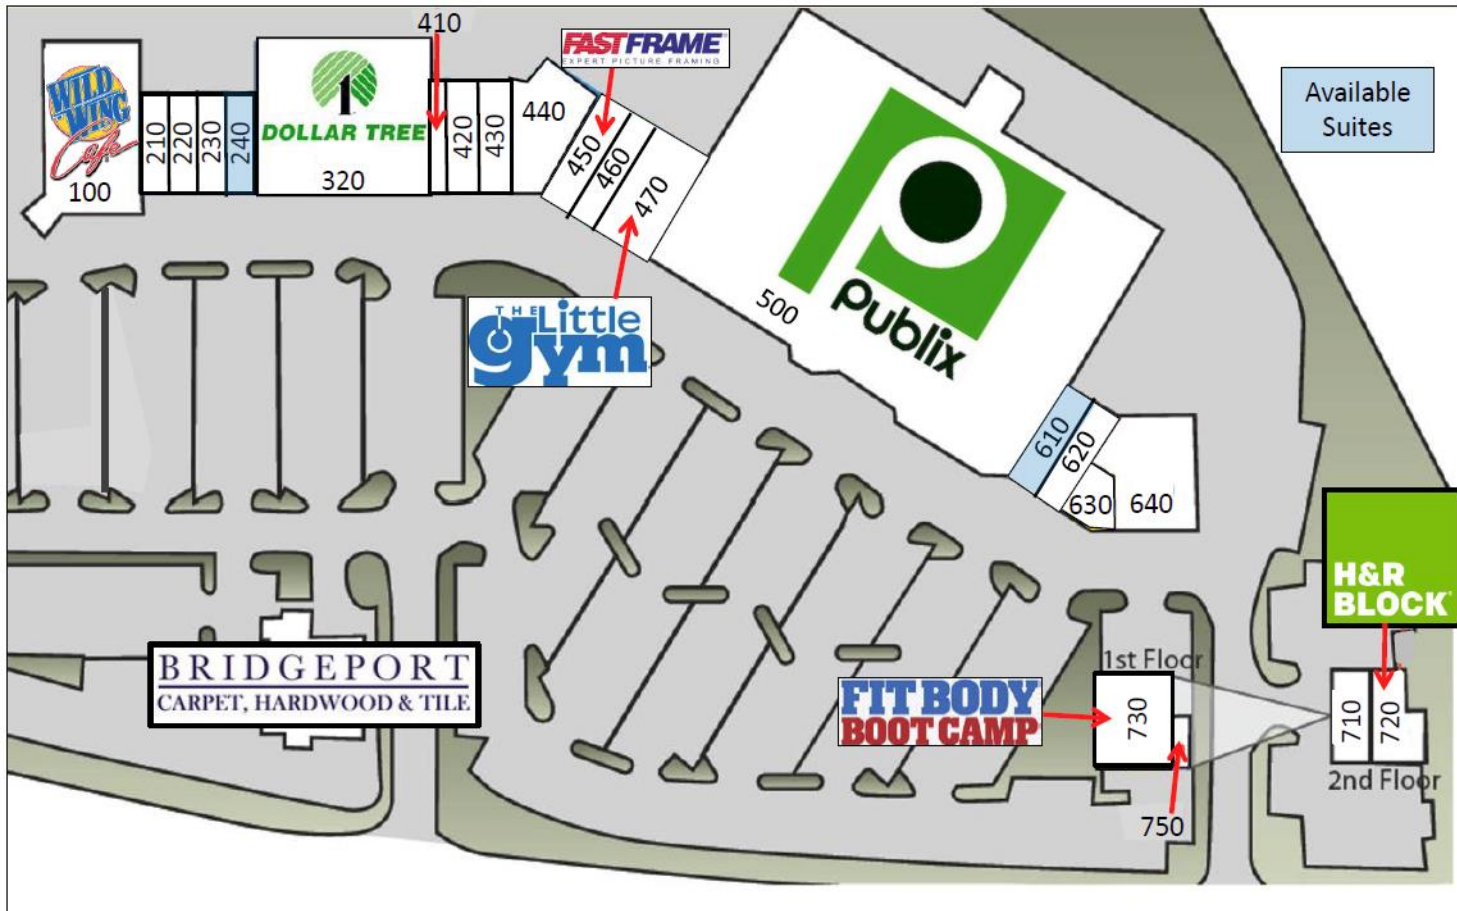

# Abbotts Village

11585 - 11605 Jones Bridge Road, Johns Creek, GA 30022

SUITE Door / RR	TENANT	SF
100 / 1A	Wild Wing Cafe	6,700
210 / 2A	JEI Learning Center	1,200
220 / 2B	InStyle Salon	1,200
230 / 2C	Lavena Cafe	1,200
<b>240 / 2D</b>	<b>Available</b>	<b>1,200</b>
320 / 3B	The Dollar Tree	10,450
410 / 4A	Pretty Nails	975
420 / 4B	Pak-Mail	1,300
430 / 4C	Kuts 4 Kids	1,300
440 / 4D	The Yellow Chilli	2,800
450 / 4E	Fast Frame	1,750
460 / 4F	Deka Lash	1,400
470 / 4G	Little Gym	2,800
500 / 5A	Publix	56,146
<b>610 / 6A</b>	<b>Available</b>	<b>1,400</b>
620 / 6B	Results Unlimited Fitness	1,400
630 / 6C	Masterpiece Mixers	915
640 / 6D	Adobe Taqueria /Tequila Bar	4,000
710 / 7A	PAI Dentistry	1,500
720 / 7B	H&R Block	1,725
730 / 7C	Fit Body Boot Camp	2,700
750 / 7E	Aldey's Barber Shoppe	525
OP-1	Bridgeport Carpets	5,000
OUTP	Johns Creek Emission	N/A
Total Square Feet		109,586