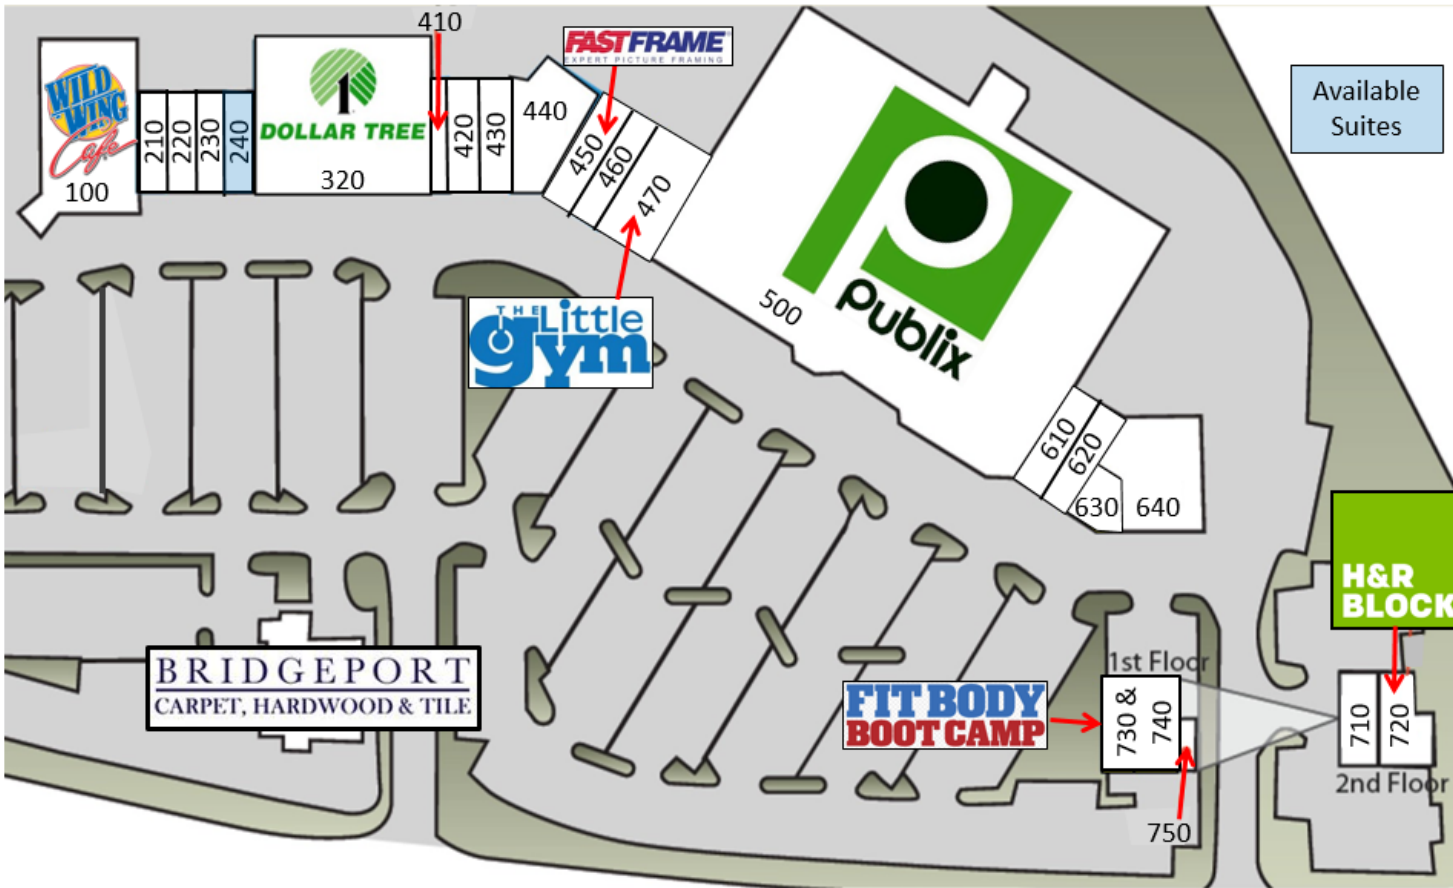

# Abbotts Village

11585 - 11605 Jones Bridge Road, Johns Creek, GA 30022

SUITE Door / RR	TENANT	SF
100 / 1A	Now Open: Wild Wing Cafe	6,700
210 / 2A	JEI Learning Center	1,200
220 / 2B	InStyle Salon	1,200
230 / 2C	Coming Soon: Lavena Cafe	1,200
<b>240 / 2D</b>	<b>Available</b>	<b>1,200</b>
320 / 3B	The Dollar Tree	10,450
410 / 4A	Pretty Nails	975
420 / 4B	Pak-Mail	1,300
430 / 4C	Kuts 4 Kids	1,300
440 / 4D	The Yellow Chilli	2,800
450 / 4E	Fast Frame	1,750
460 / 4F	Deka Lash	1,400
470 / 4G	Little Gym	2,800
500 / 5A	Publix	56,146
610 / 6A	Season's 4 Design Gifts	1,400
620 / 6B	Results Unlimited Fitness	1,400
630 / 6C	Masterpiece Mixers	915
640 / 6D	Adobe Taqueria /Tequila Bar	4,000
710 / 7A	PAI Dentistry	1,500
720 / 7B	H&R Block	1,725
730 / 7C &	Coming Soon: Fit Body	
740 / 7D	Boot Camp	2,700
750 / 7E	Aldey's Barber Shoppe	525
OP-1	Bridgeport Carpets	5,000
OUTP	Johns Creek Emission	N/A
Total Square Feet		109,586