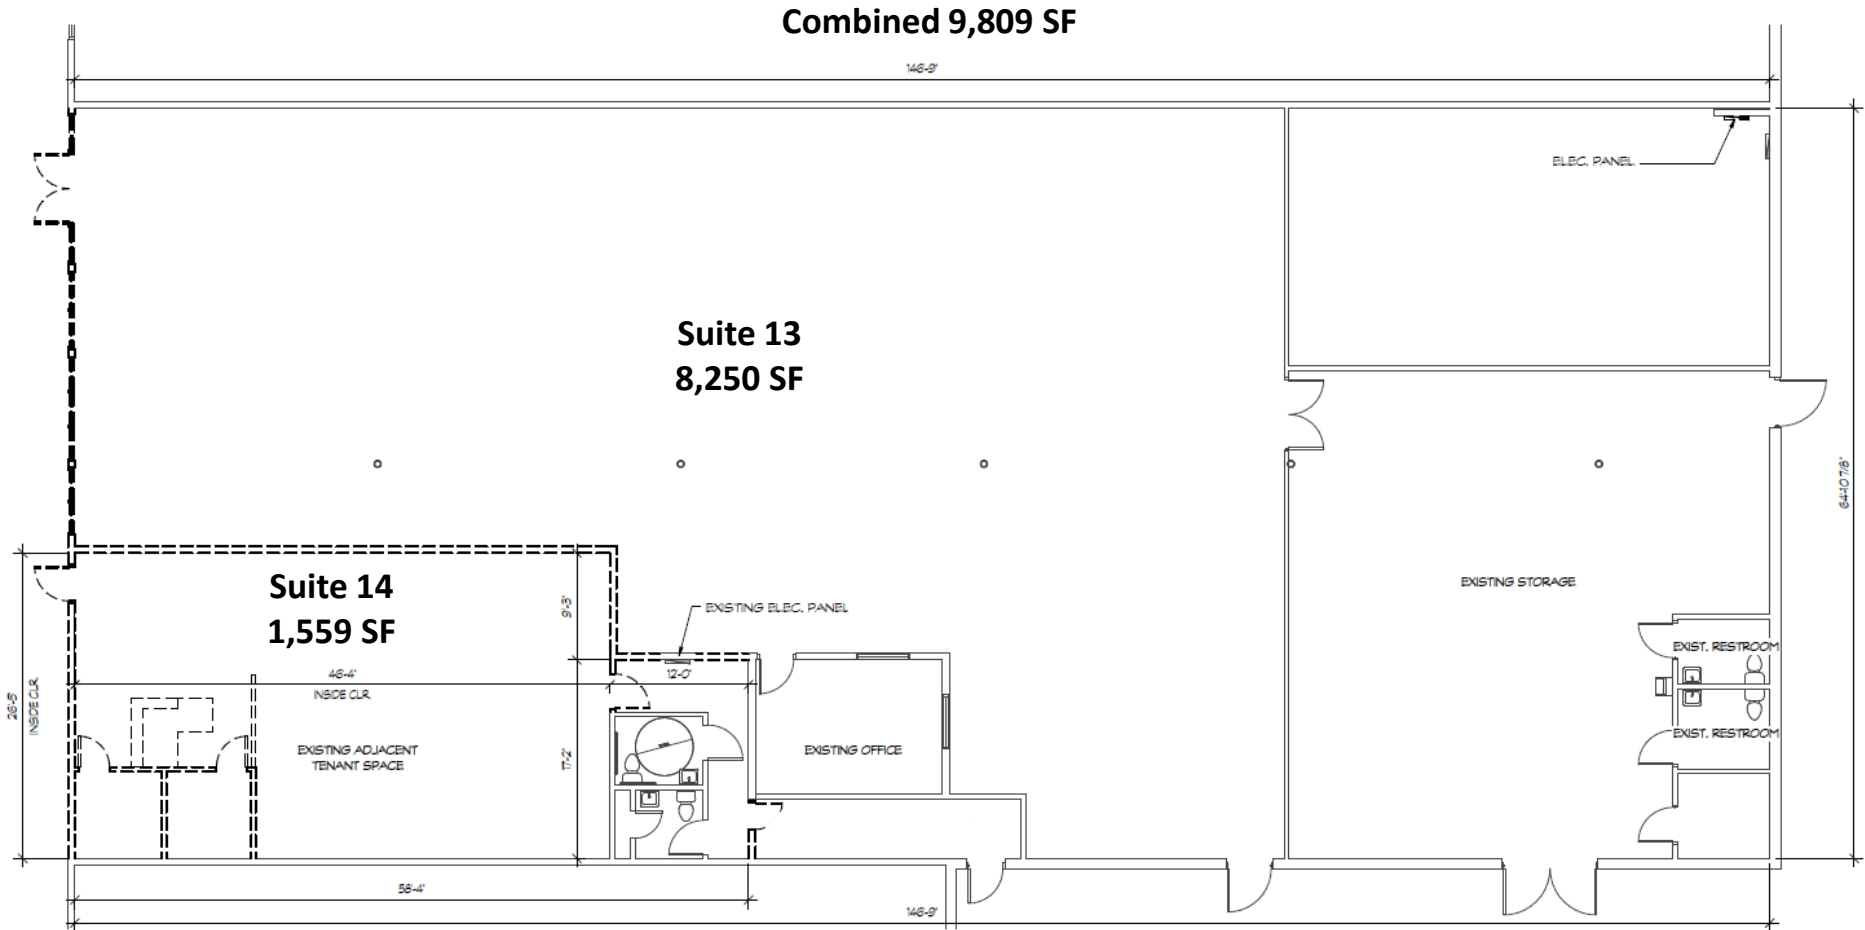

8 Flags - As Built Space Plan for Suites 13 & 14

1 AS-BUILT
A01 SCALE: 1/8" = 1'-0"

Thomas W. Wheeler, Jr.
Associate Broker
Mobile: 404.285.3257
tomsipad@gmail.com

BRAND Real Estate Services
1960 Satellite Boulevard, Suite 1300
Duluth, Georgia 30097
770.476.4801 BrandProperties.com