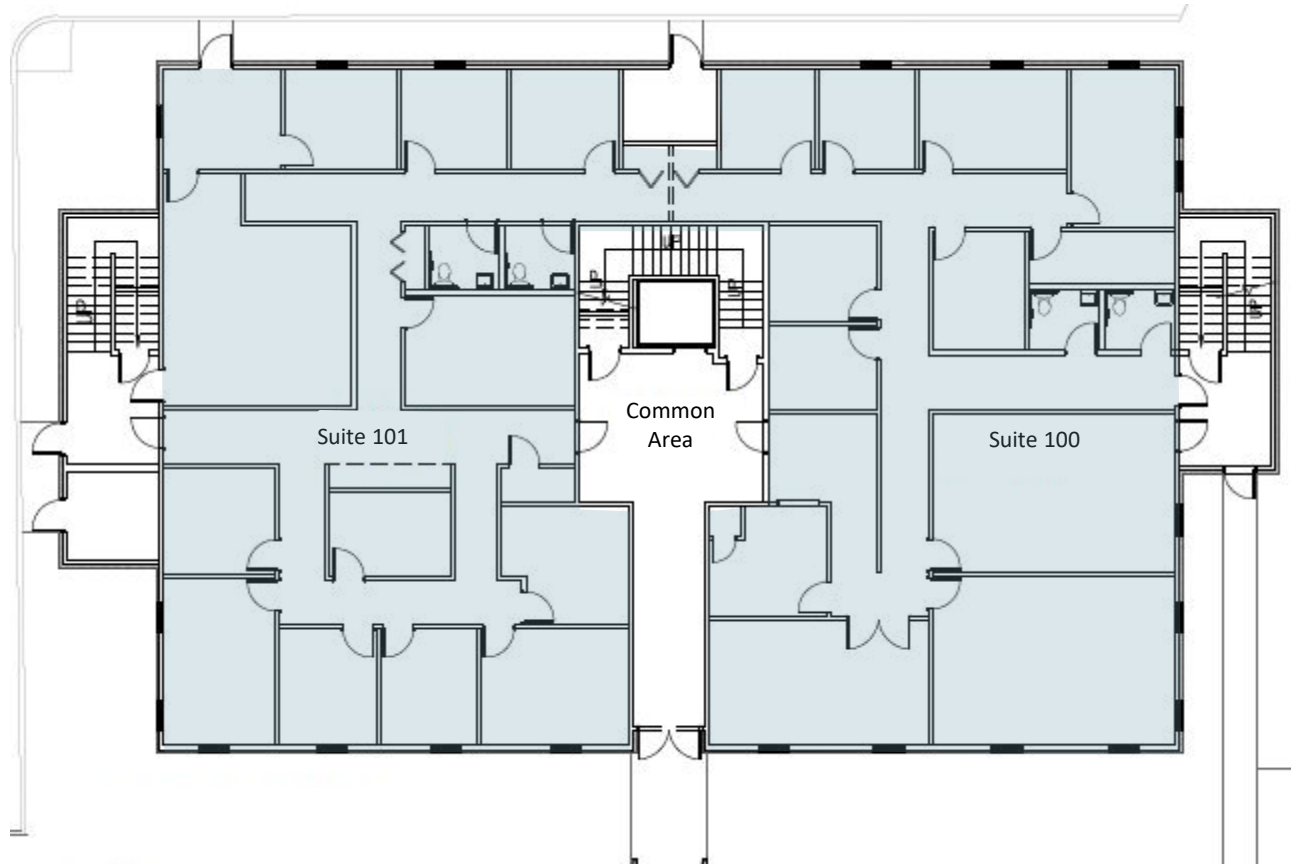

33 S. Clayton St.

Lawrenceville, GA 30346

First Floor
7,431 RSF

Candy McIntyre
Vice President, Leasing

Direct: 770.623.2099

Mobile: 404.408.9788

cmcintyre@BrandProperties.com

BRAND Real Estate Services

1960 Satellite Boulevard, Suite 1300

Duluth, Georgia 30097

770.476.4801 BrandProperties.com