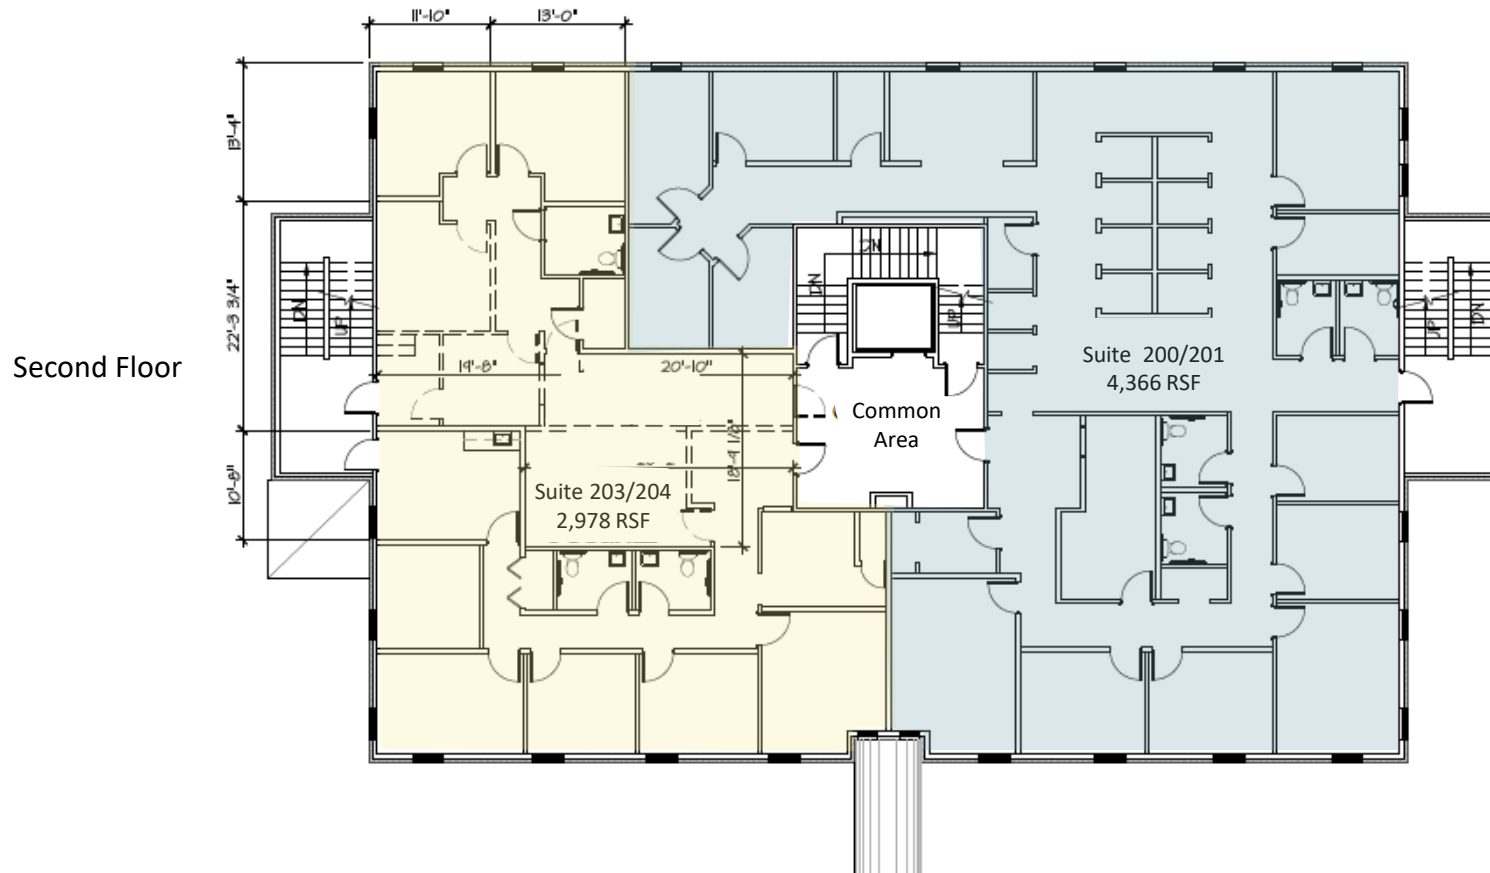

33 S. Clayton St.

Lawrenceville, GA 30346

Candy McIntyre
Vice President, Leasing

Direct: 770.623.2099

Mobile: 404.408.9788

cmcintyre@BrandProperties.com

BRAND Real Estate Services

1960 Satellite Boulevard, Suite 1300

Duluth, Georgia 30097

770.476.4801 BrandProperties.com