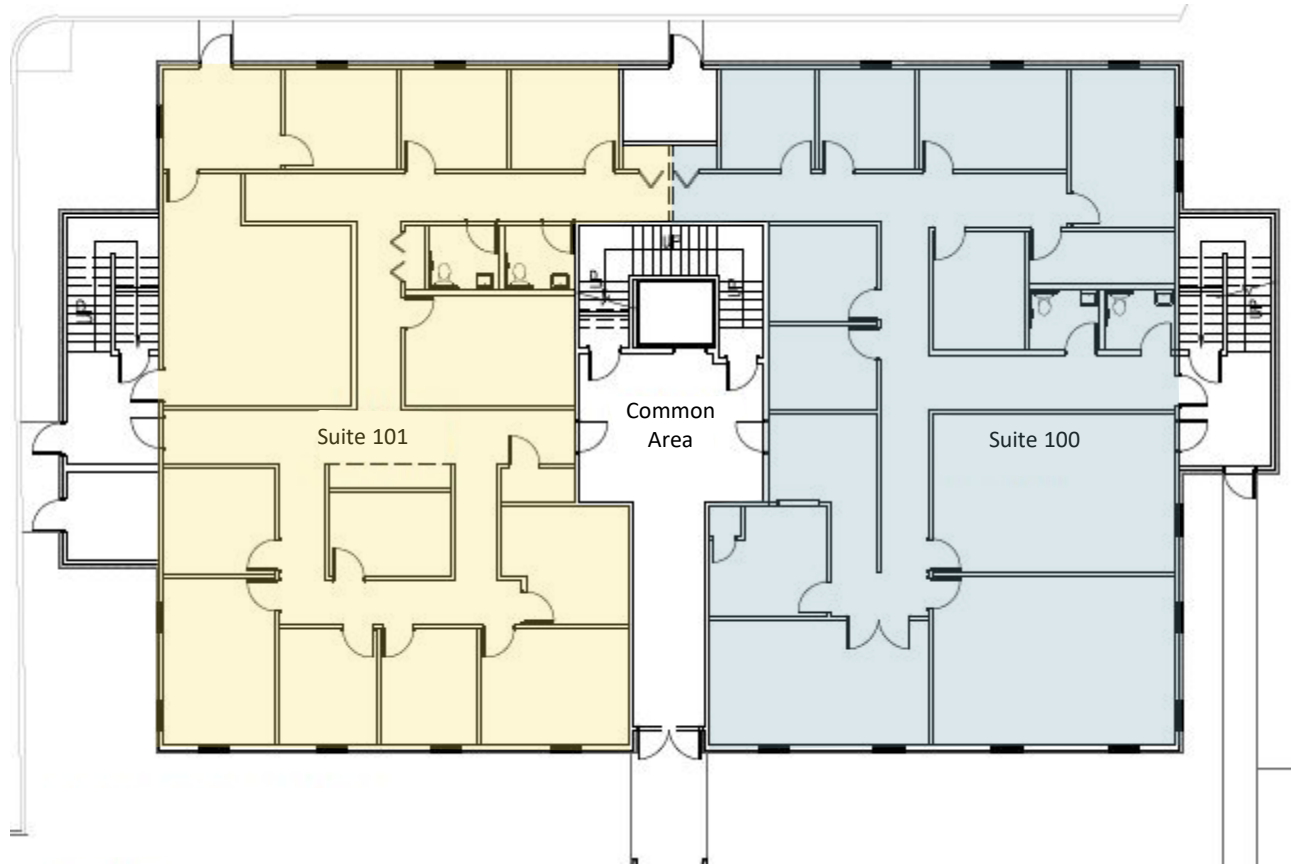

1960 Satellite Boulevard, Suite 1300

Duluth, Georgia 30097

770.476.4801 BrandProperties.com

33 S. Clayton St.

Lawrenceville, GA 30346

First Floor

Suite 100	3,715 SF
Suite 101	3,716 SF
Total Area	7,431 SF

Candy McIntyre
Vice President, Leasing