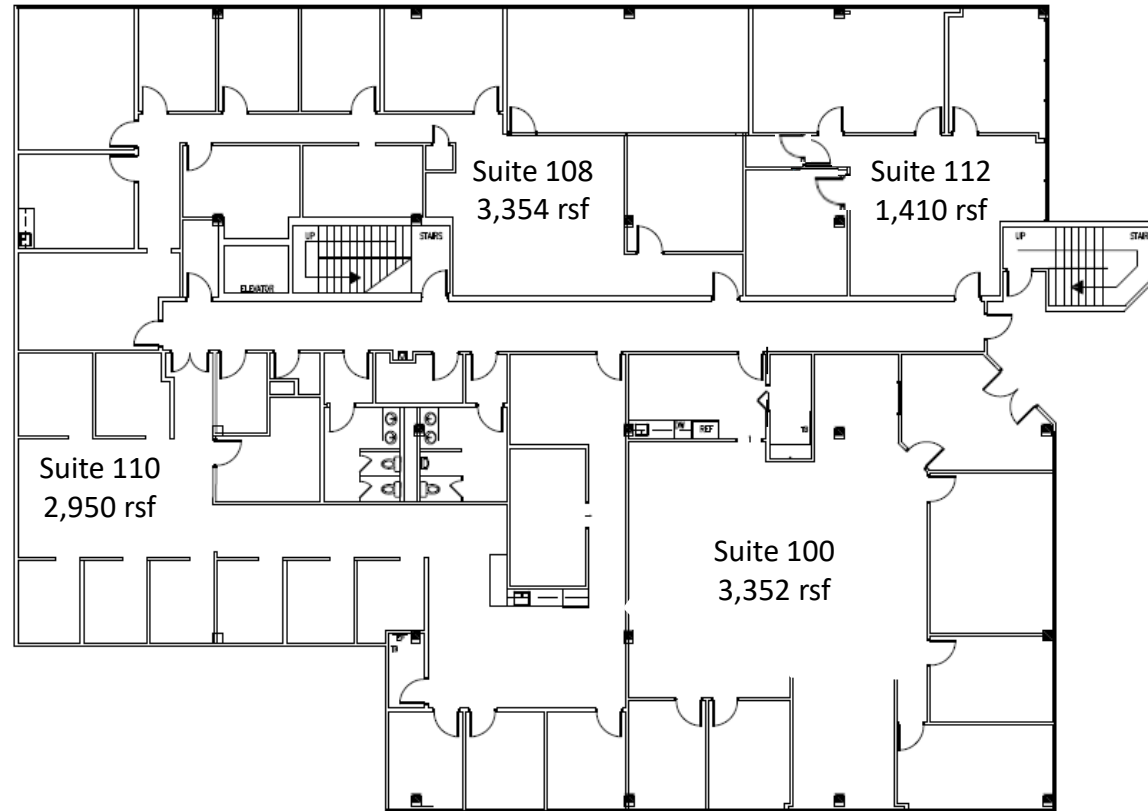

1900 Century Place

First Floor

Candy McIntyre
Vice President, Leasing

Direct: 770.623.2099

Mobile: 404.408.9788

cmcintyre@BrandProperties.com

BRAND Real Estate Services

1960 Satellite Boulevard, Suite 1300