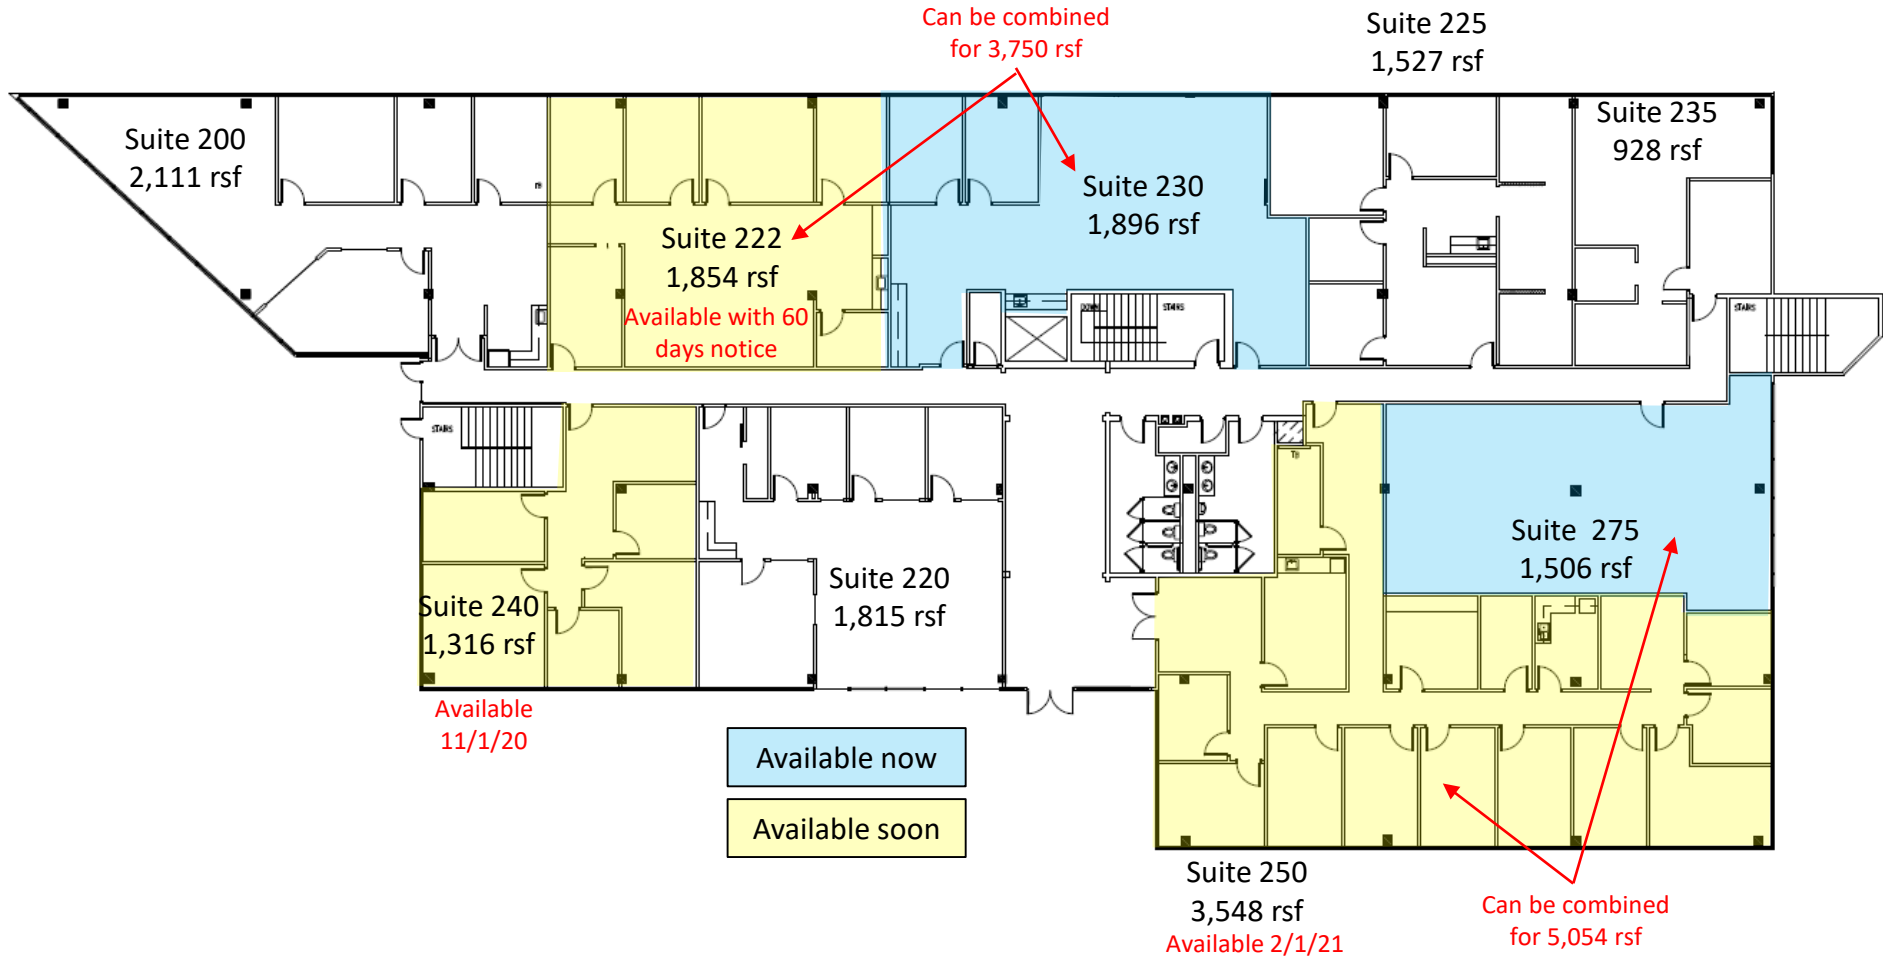

1900 Century Place

Second Floor

Candy McIntyre
Vice President, Leasing
Direct: 770.623.2099
Mobile: 404.408.9788
cmcintyre@BrandProperties.com

BRAND Real Estate Services
1960 Satellite Boulevard, Suite 1300
Duluth, Georgia 30097
770.476.4801 BrandProperties.com