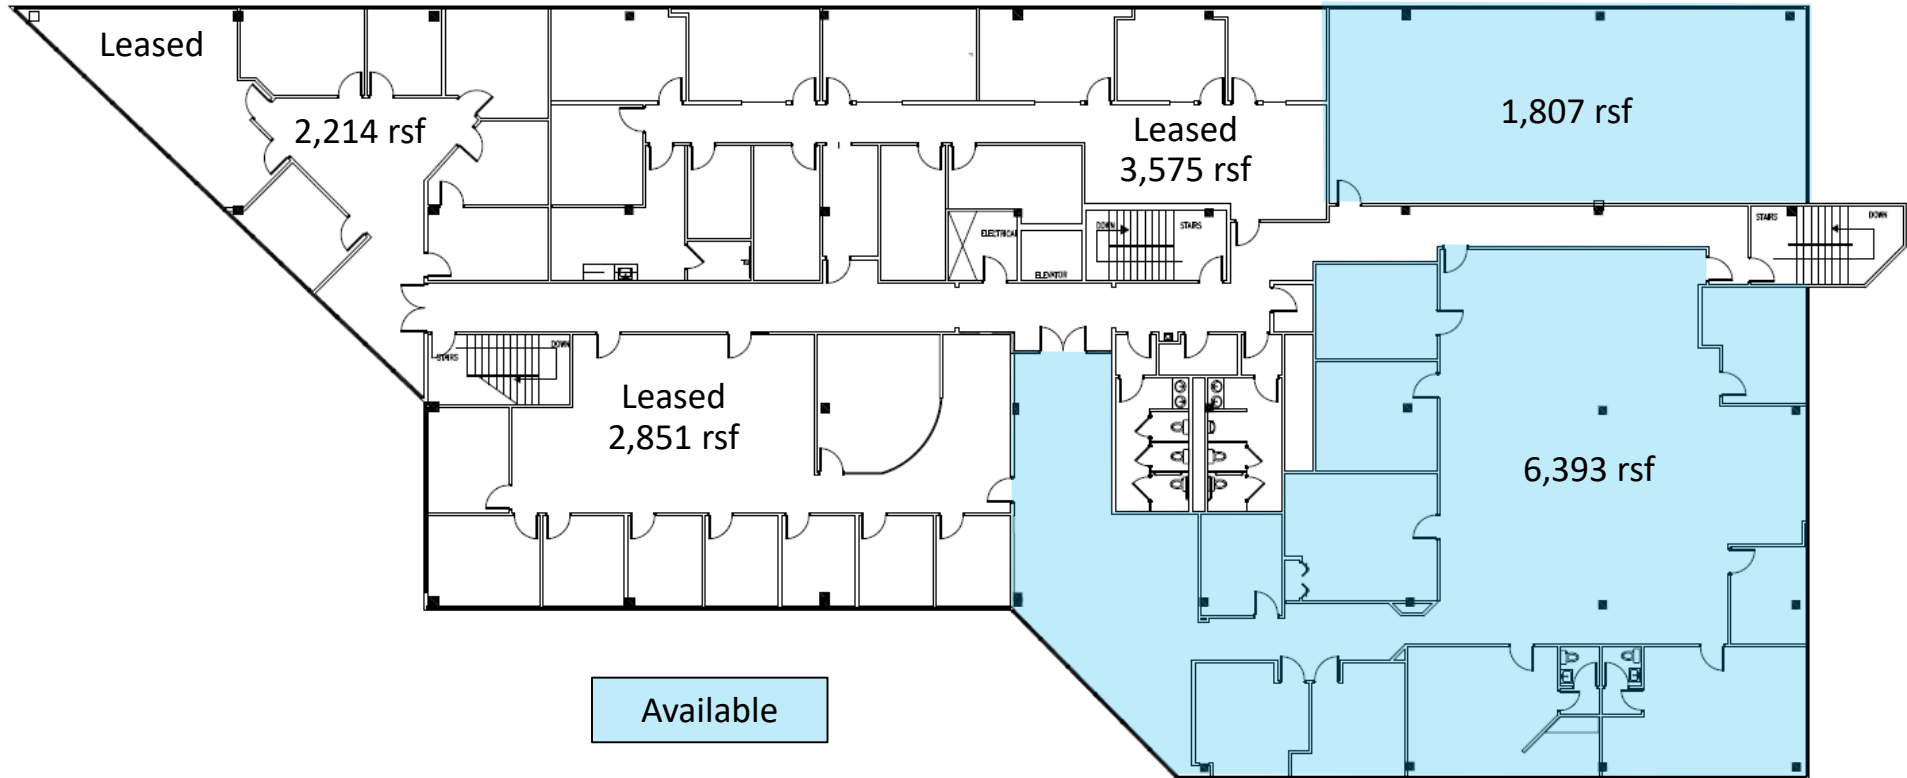

1900 Century Place

Third Floor

Candy McIntyre
Vice President, Leasing

Direct: 770.623.2099

Mobile: 404.408.9788

cmcintyre@BrandProperties.com

BRAND Real Estate Services

1960 Satellite Boulevard, Suite 1300