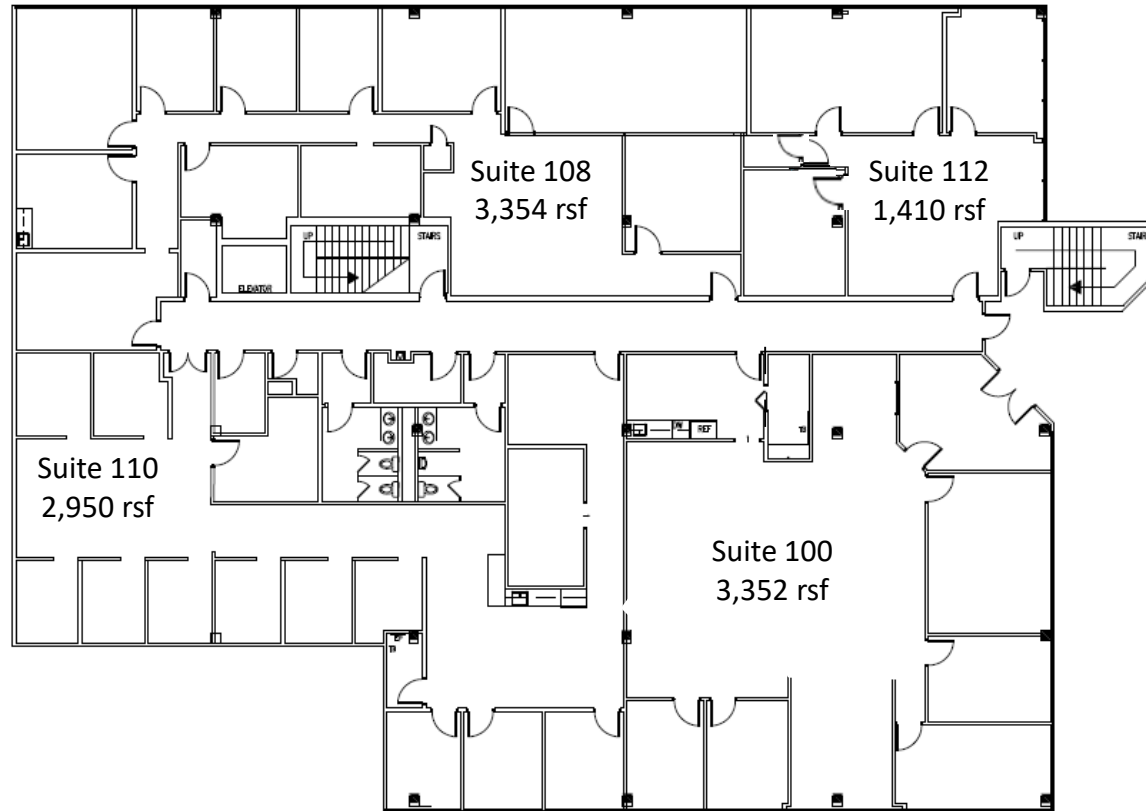

1900 Century Place

First Floor

Candy McIntyre
Vice President, Leasing

Direct: 770.623.2099

Mobile: 404.408.9788

cmcintyre@BrandProperties.com

BRAND Real Estate Services

1960 Satellite Boulevard, Suite 1300