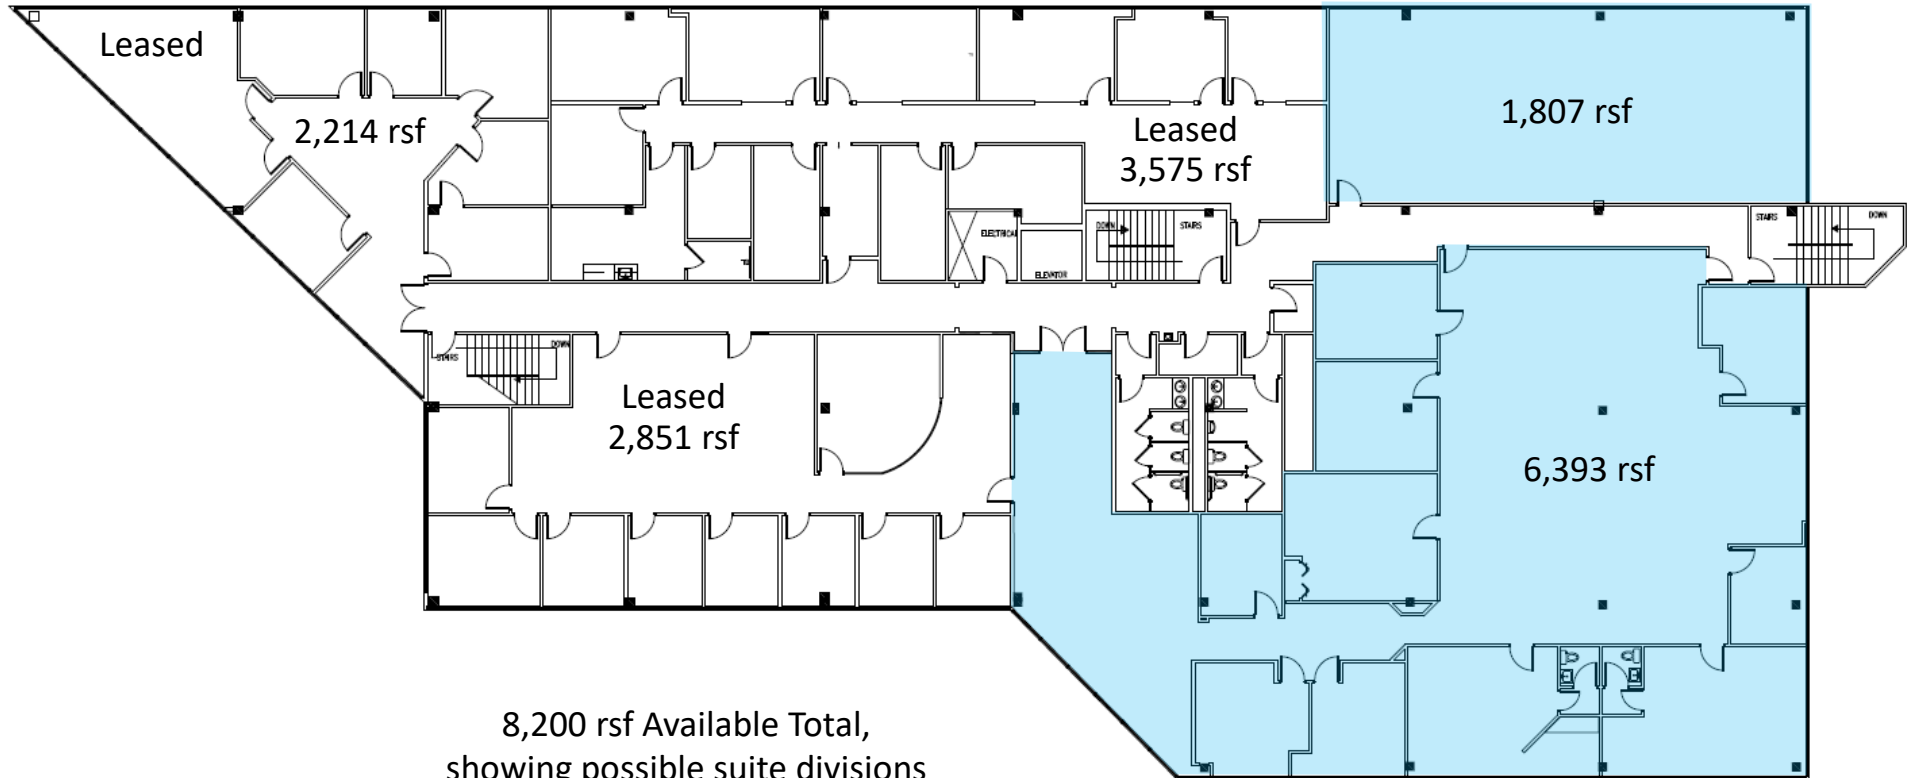

BRAND Real Estate Services

1960 Satellite Boulevard, Suite 1300

Duluth, Georgia 30097

770.476.4801 BrandProperties.com

1900 Century Place

Third Floor

Candy McIntyre
Vice President, Leasing
Direct: 770.623.2099
Mobile: 404.408.9788
cmcintyre@BrandProperties.com