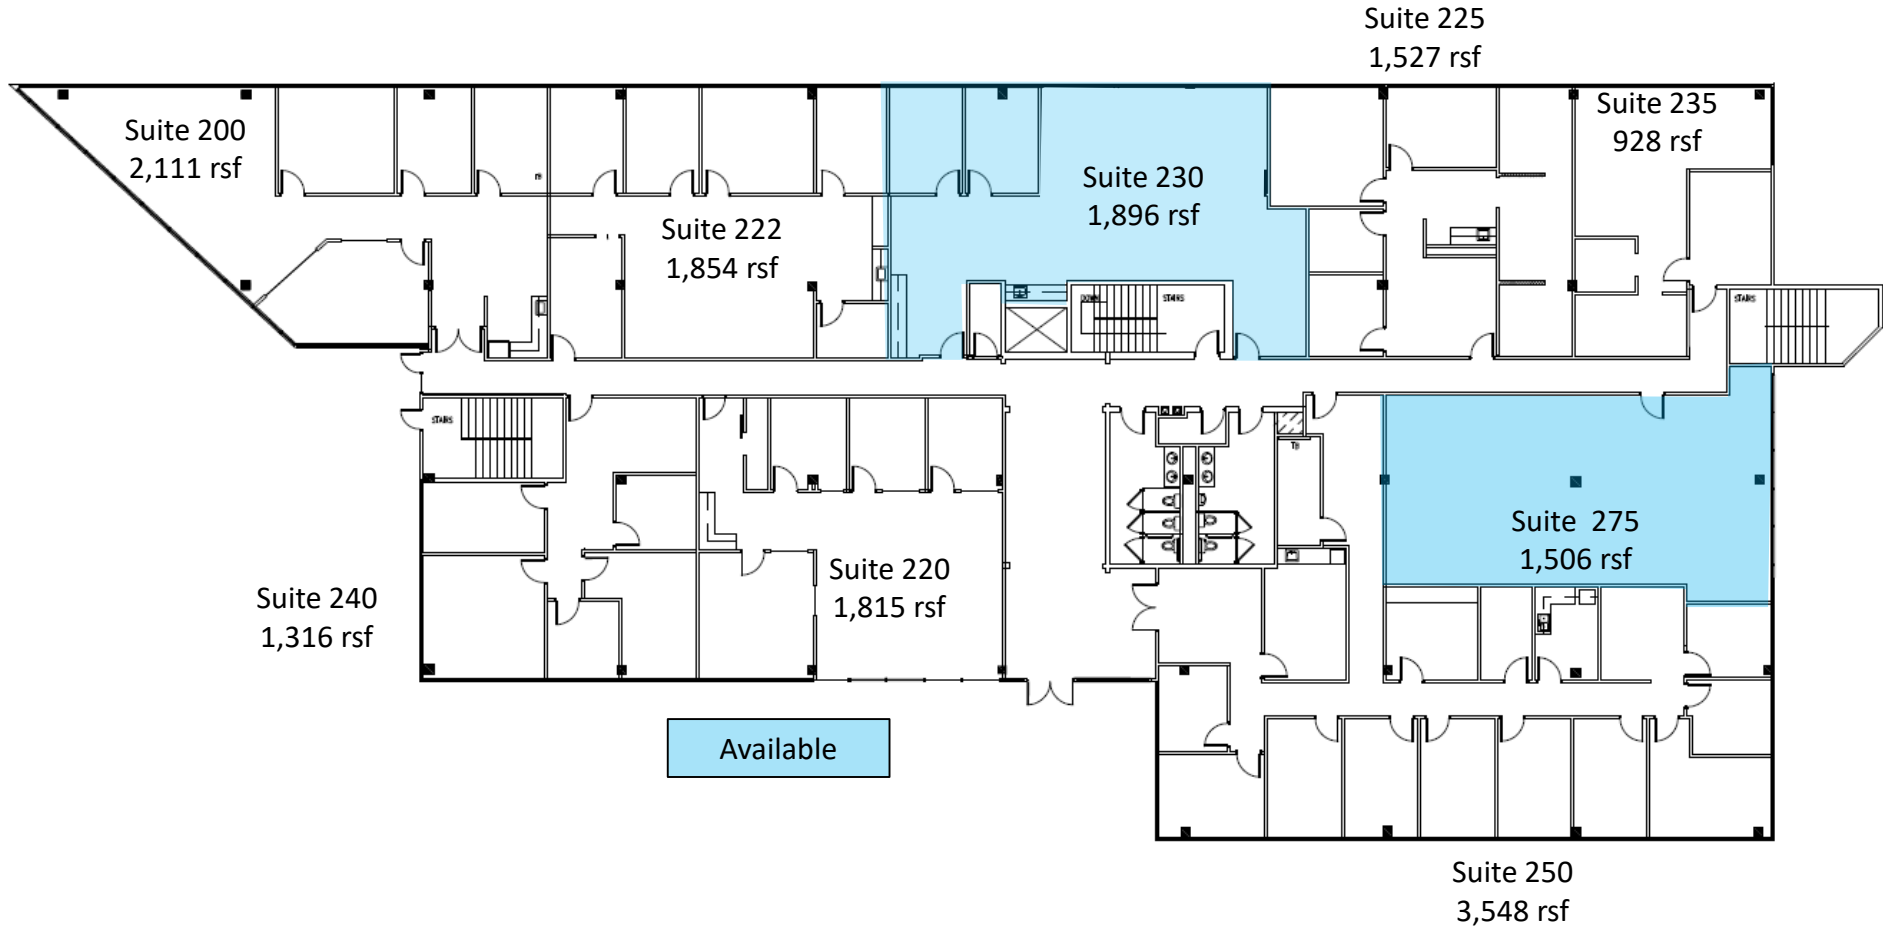

1900 Century Place

Second Floor

Candy McIntyre
Vice President, Leasing

Direct: 770.623.2099

Mobile: 404.408.9788

cmcintyre@BrandProperties.com

BRAND Real Estate Services

1960 Satellite Boulevard, Suite 1300

Duluth, Georgia 30097

770.476.4801 BrandProperties.com