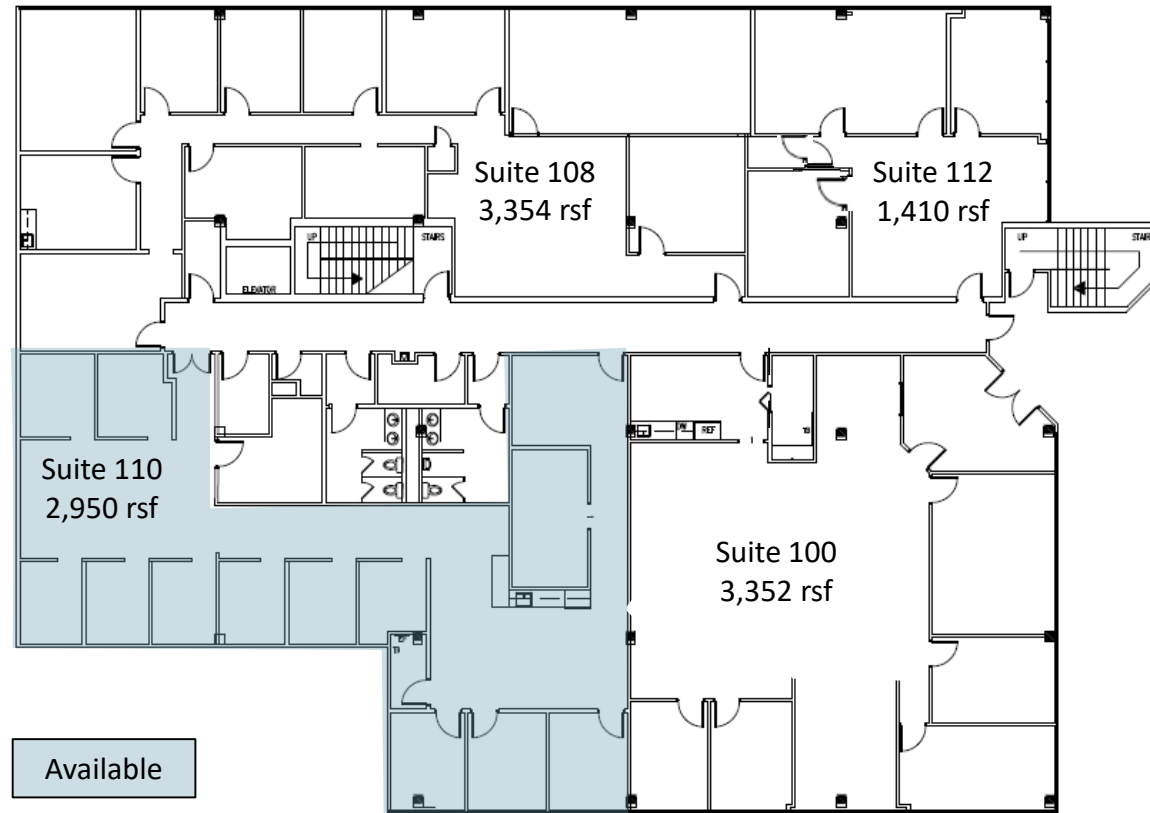

1900 Century Place

First Floor

Candy McIntyre
Vice President, Leasing

Direct: 770.623.2099

Mobile: 404.408.9788

cmcintyre@BrandProperties.com

BRAND Real Estate Services

1960 Satellite Boulevard, Suite 1300