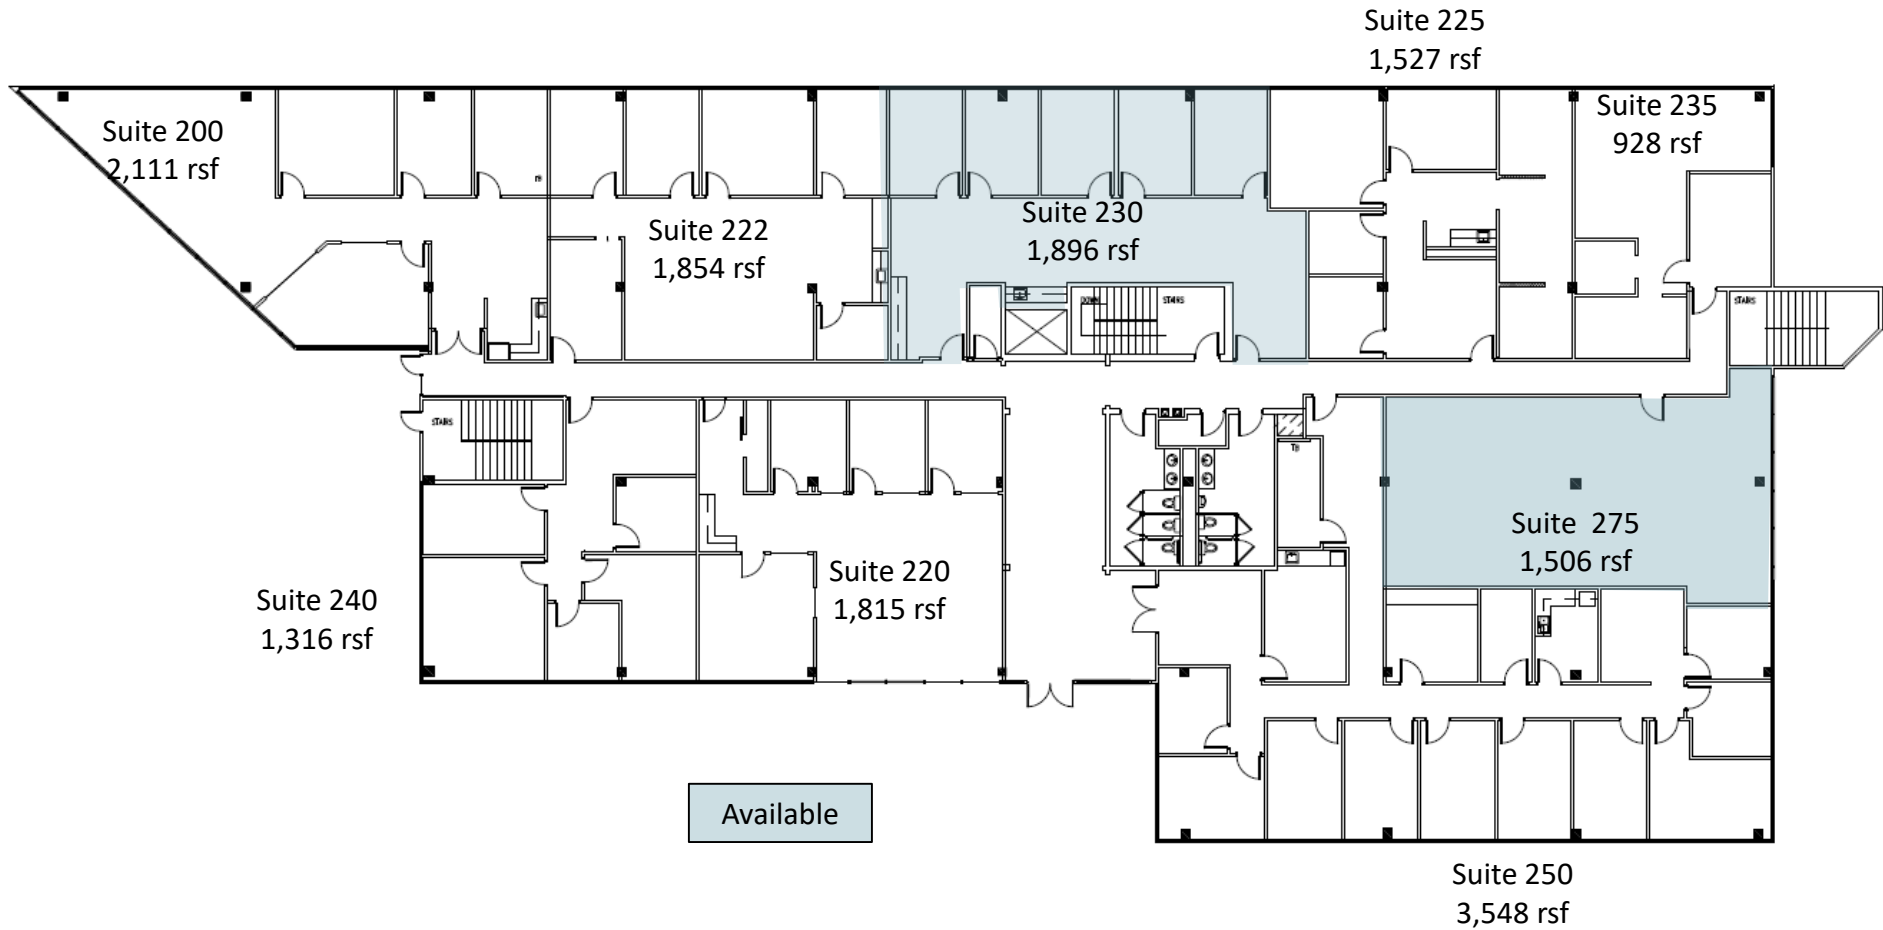

1900 Century Place

Second Floor

Candy McIntyre
Vice President, Leasing

Direct: 770.623.2099

Mobile: 404.408.9788

cmcintyre@BrandProperties.com

BRAND Real Estate Services

1960 Satellite Boulevard, Suite 1300

Duluth, Georgia 30097

770.476.4801 BrandProperties.com