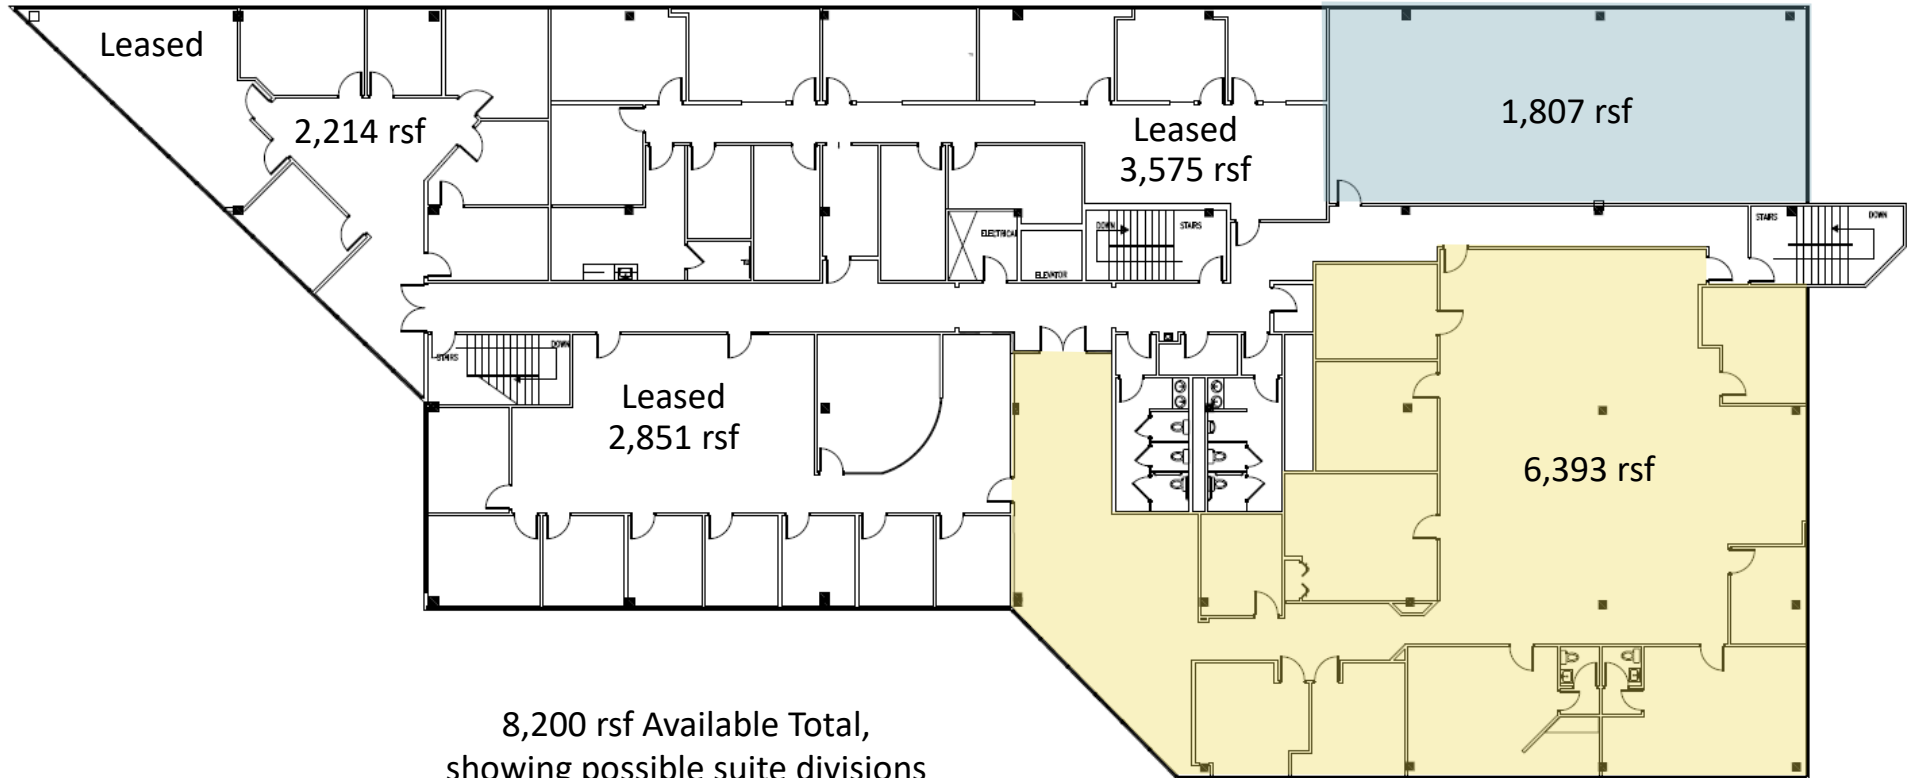

BRAND Real Estate Services

1960 Satellite Boulevard, Suite 1300

Duluth, Georgia 30097

770.476.4801 BrandProperties.com

1900 Century Place

Third Floor

Candy McIntyre
Vice President, Leasing

Direct: 770.623.2099