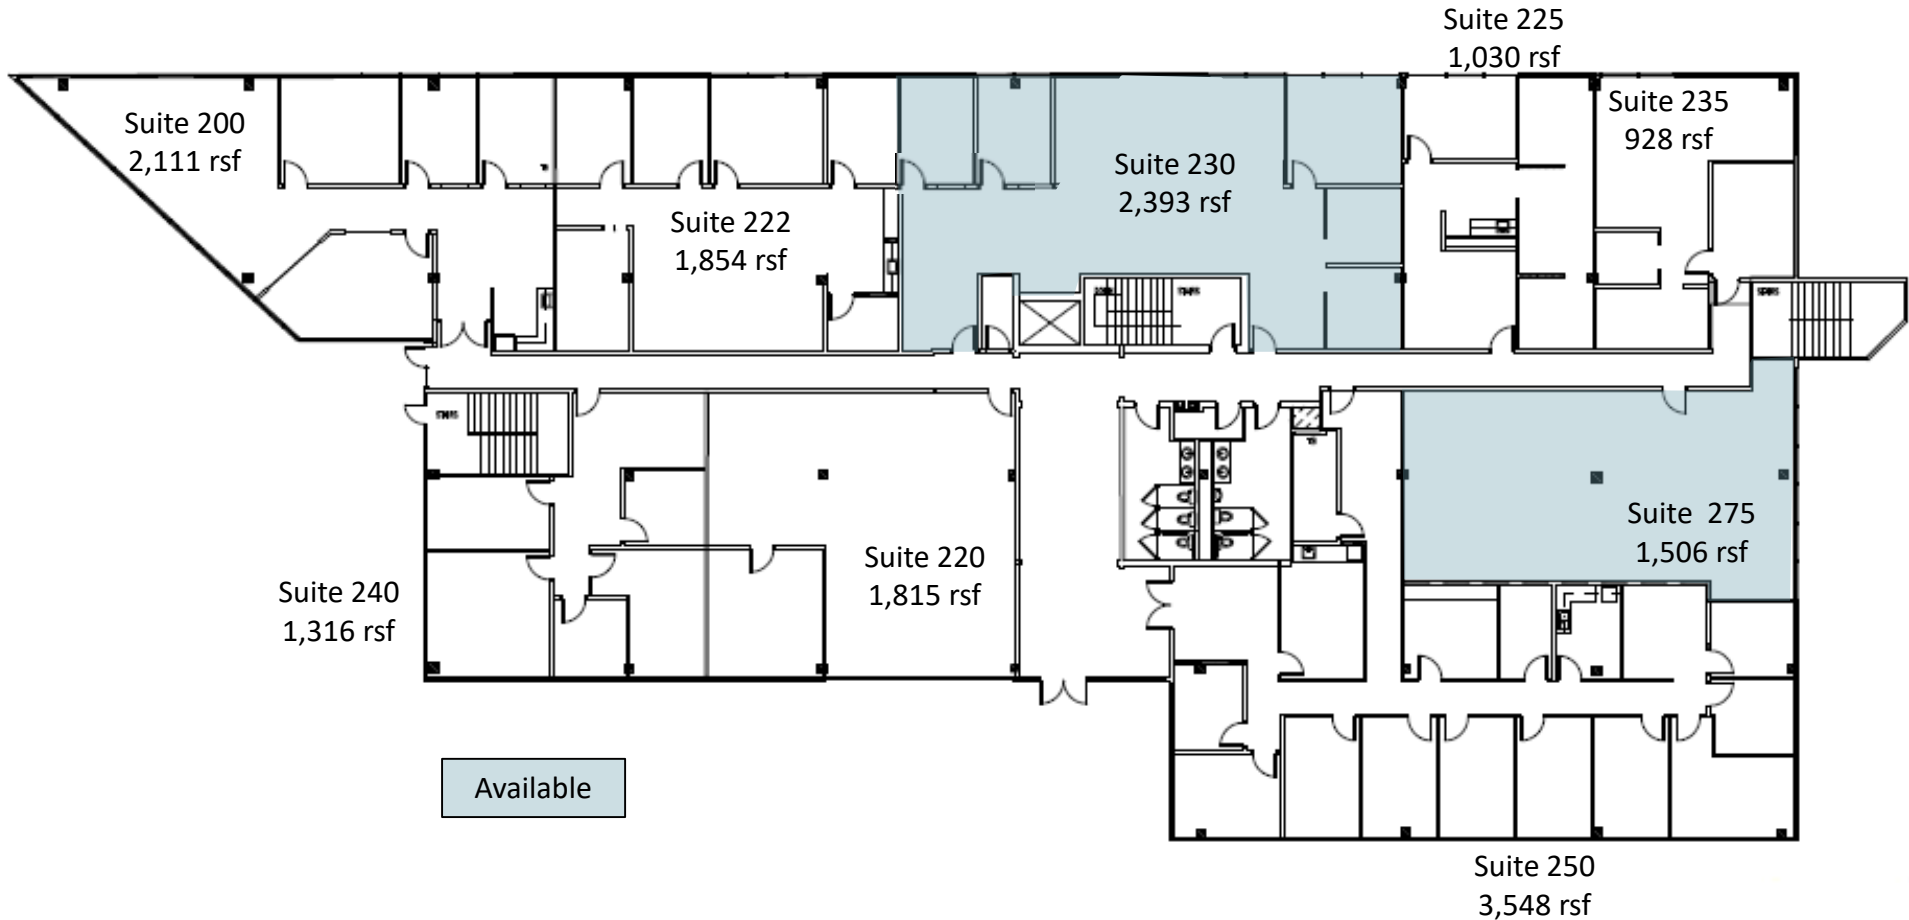

1900 Century Place

Second Floor

Candy McIntyre
Vice President, Leasing

Direct: 770.623.2099

Mobile: 404.408.9788

cmcintyre@BrandProperties.com

BRAND Real Estate Services

1960 Satellite Boulevard, Suite 1300