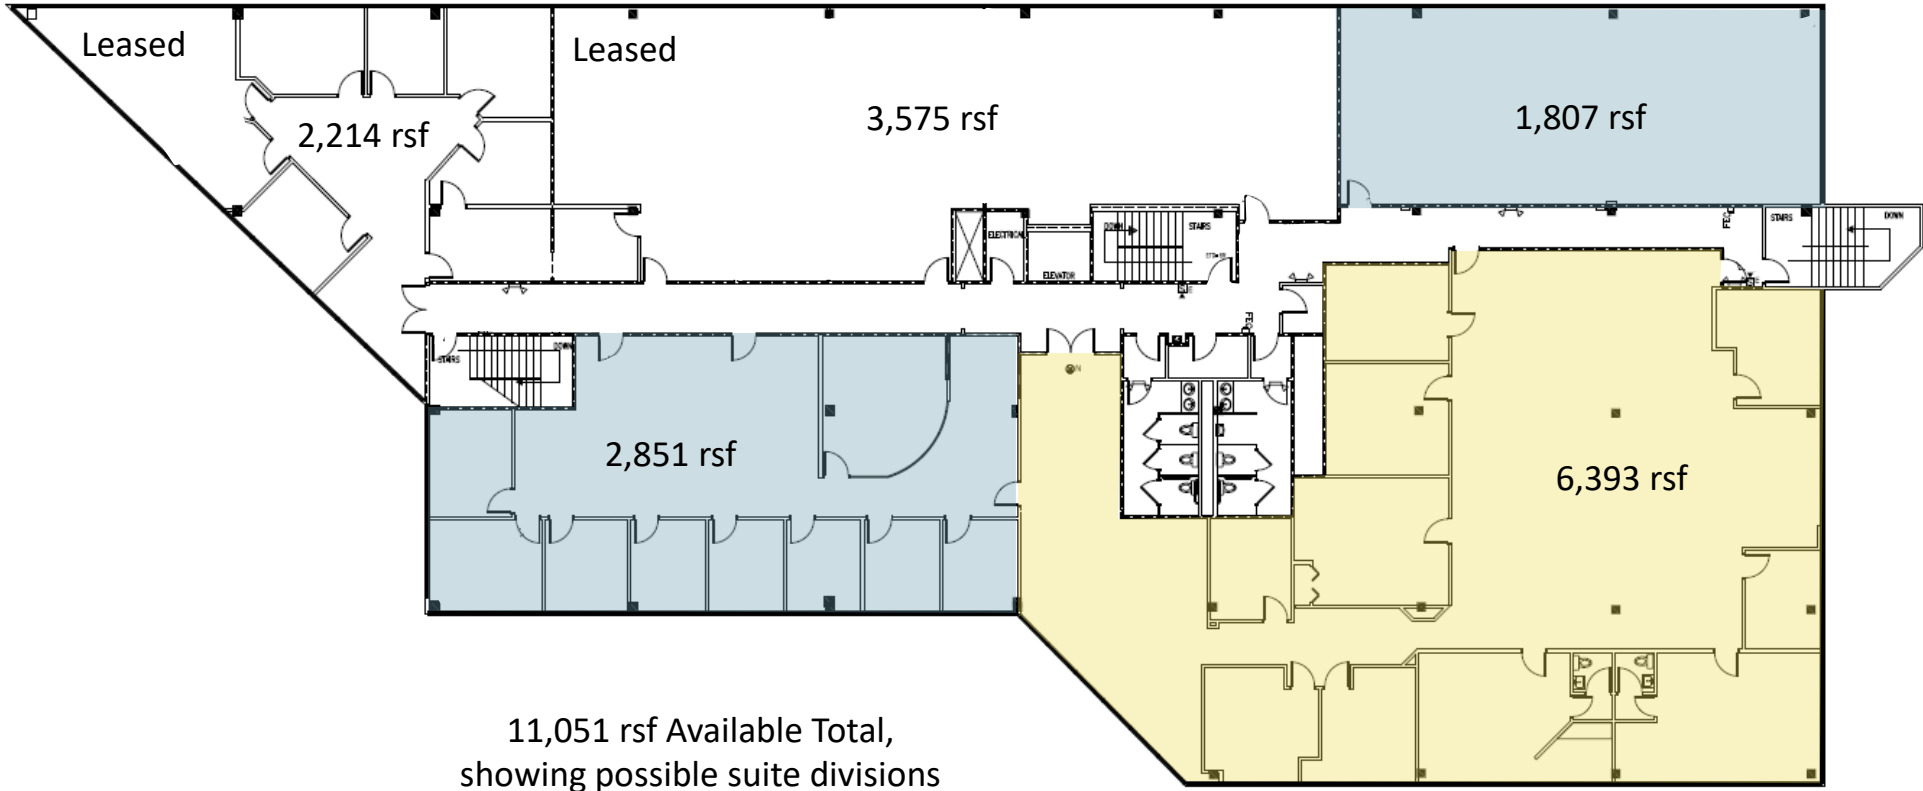

1900 Century Place

Third Floor

Candy McIntyre
Vice President, Leasing

Direct: 770.623.2099

Mobile: 404.408.9788

cmcintyre@BrandProperties.com

BRAND Real Estate Services

1960 Satellite Boulevard, Suite 1300

Duluth, Georgia 30097

770.476.4801 BrandProperties.com