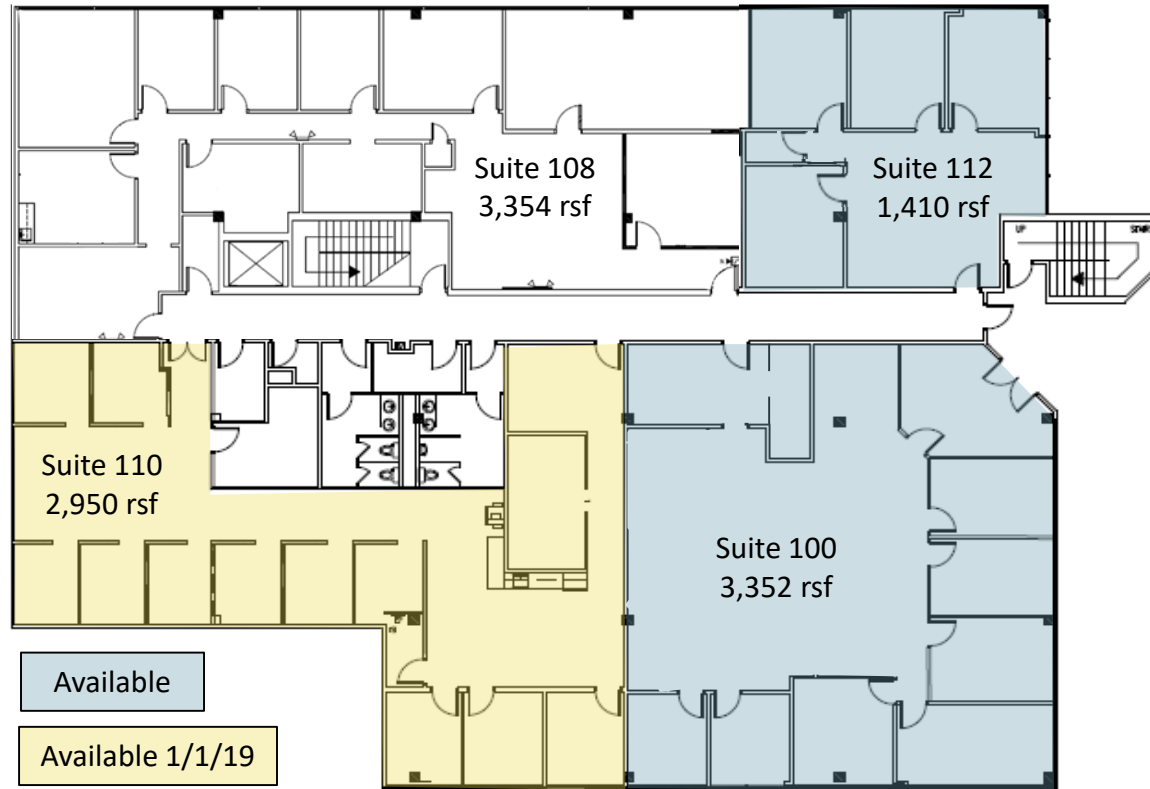

1900 Century Place

First Floor

Candy McIntyre
Vice President, Leasing
Direct: 770.623.2099
Mobile: 404.408.9788
cmcintyre@BrandProperties.com

BRAND Real Estate Services

1960 Satellite Boulevard, Suite 1300
Duluth, Georgia 30097
770.476.4801 BrandProperties.com