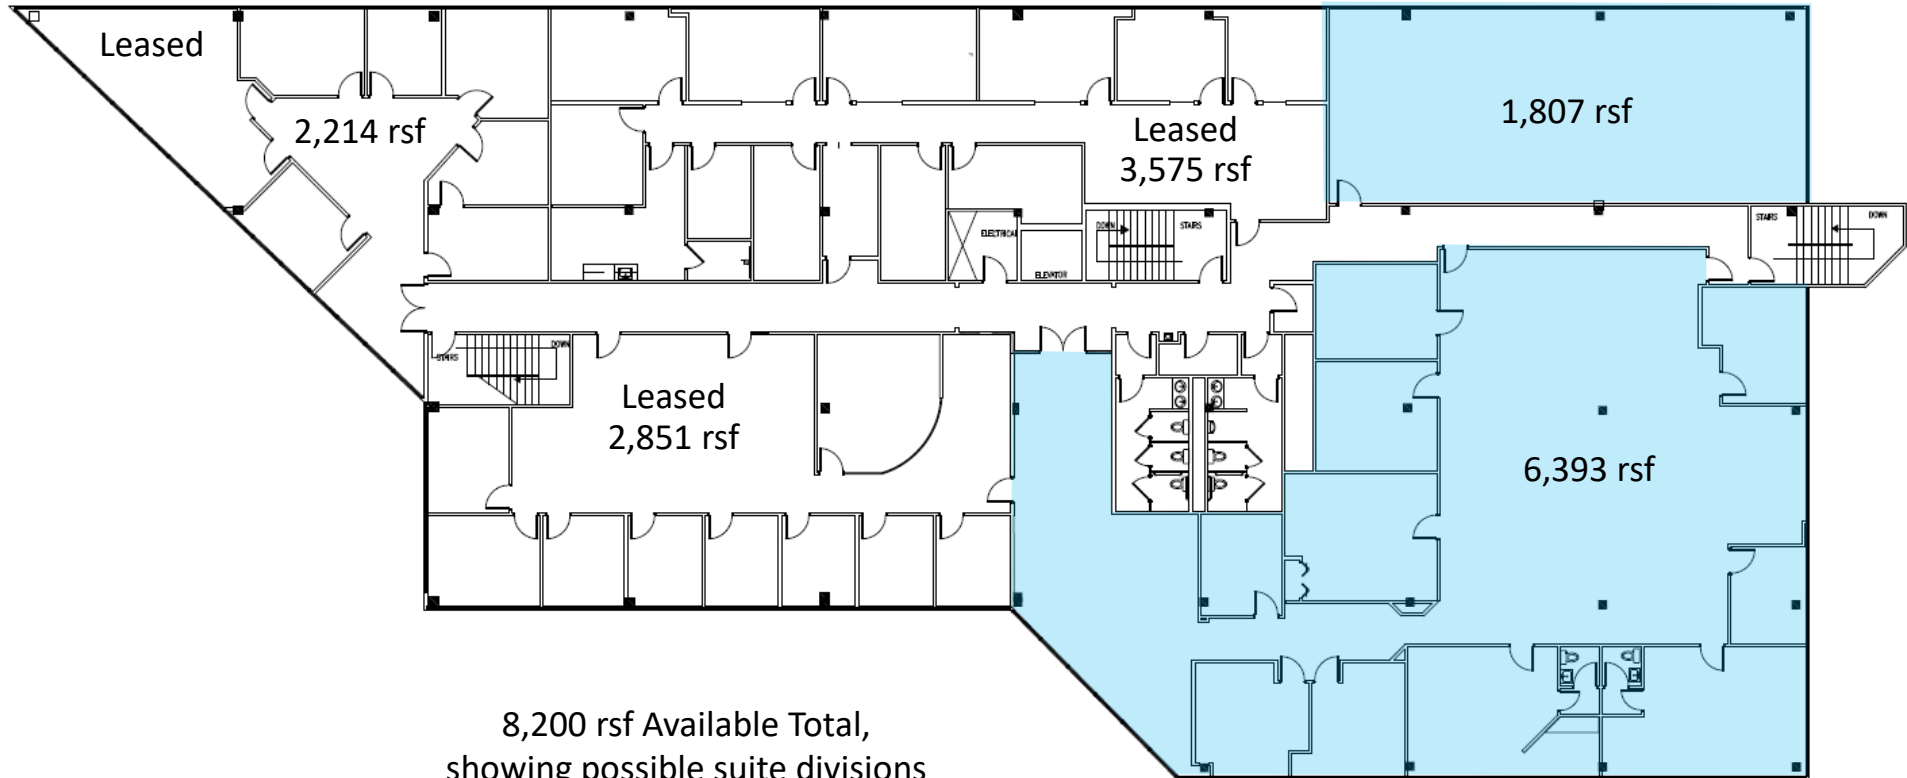

1960 Satellite Boulevard, Suite 1300

Duluth, Georgia 30097

770.476.4801 BrandProperties.com

1900 Century Place

Third Floor

Candy McIntyre
Vice President, Leasing

Direct: 770.623.2099

Mobile: 404.408.9788