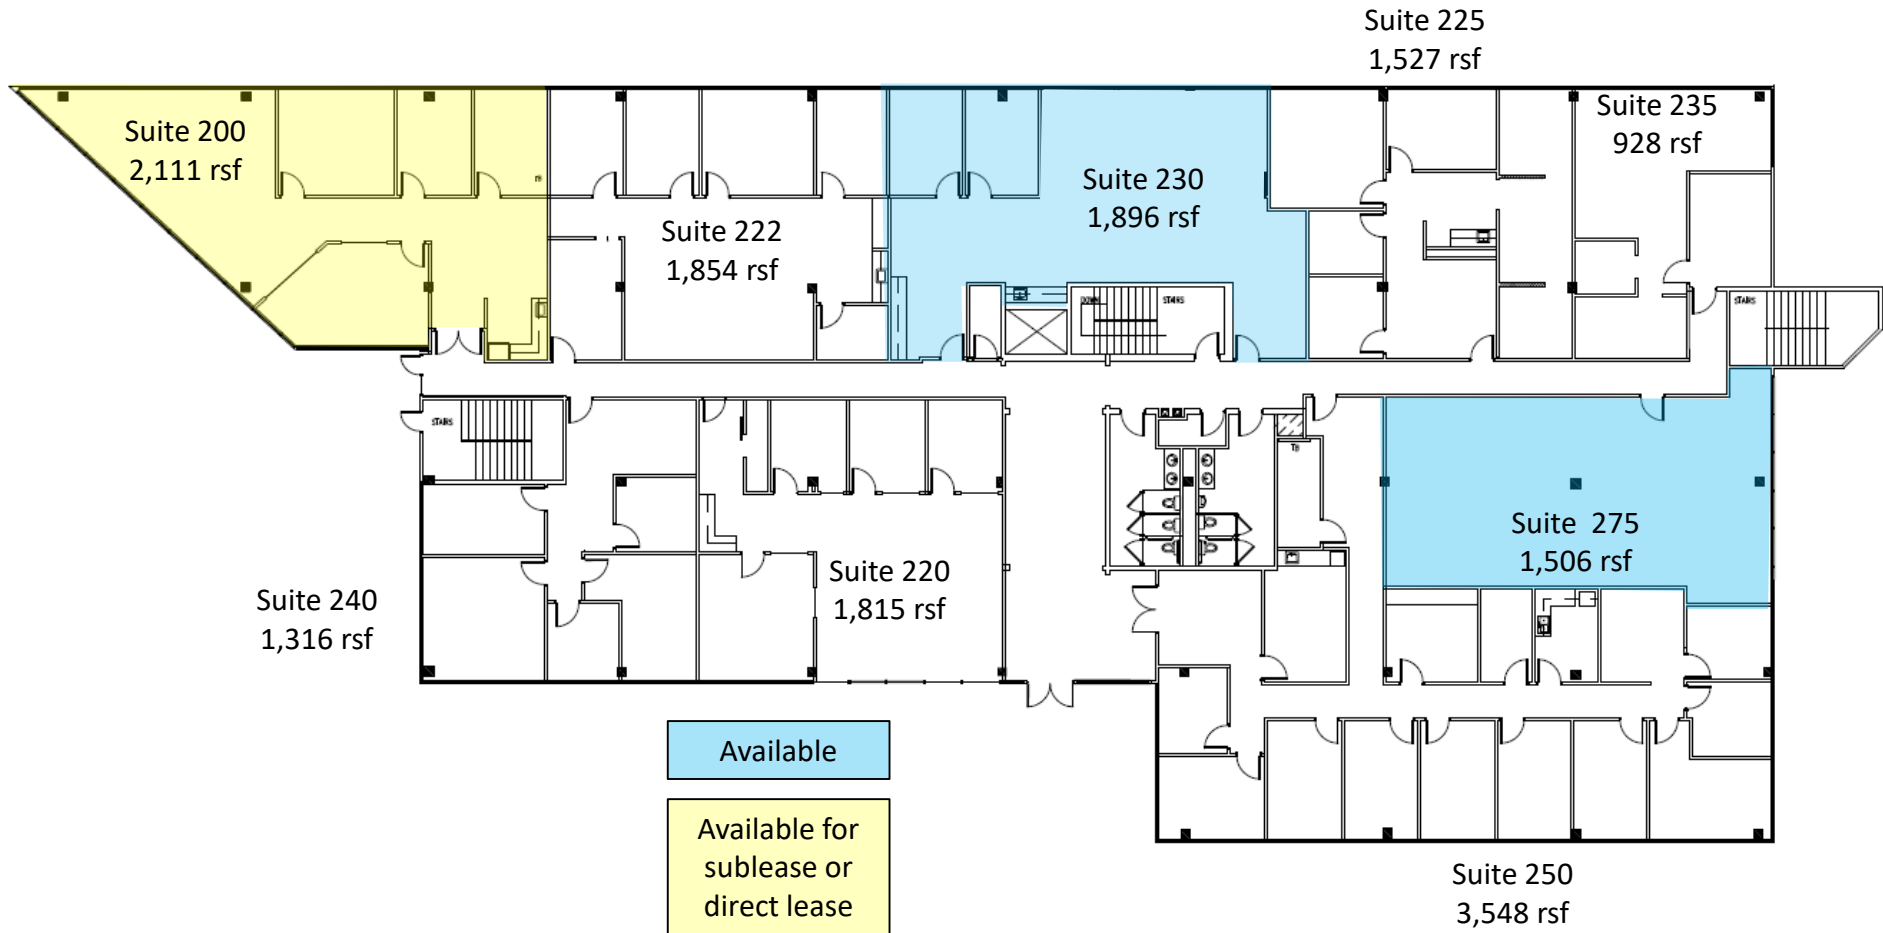

770.476.4801 BrandProperties.com

1900 Century Place

Second Floor

Candy McIntyre
Vice President, Leasing

Direct: 770.623.2099

Mobile: 404.408.9788

cmcintyre@BrandProperties.com

BRAND Real Estate Services