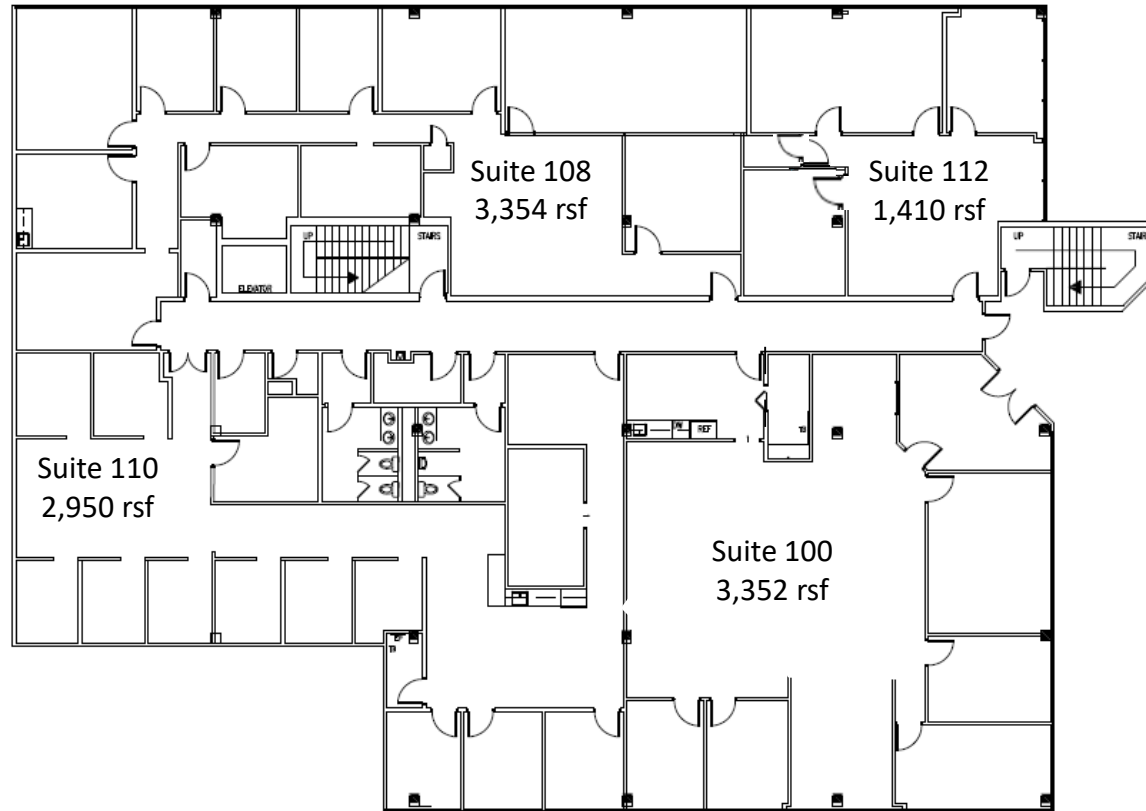

1900 Century Place

First Floor

Candy McIntyre
Vice President, Leasing

Direct: 770.623.2099

Mobile: 404.408.9788

cmcintyre@BrandProperties.com

BRAND Real Estate Services

1960 Satellite Boulevard, Suite 1300
Duluth, Georgia 30097

770.476.4801 BrandProperties.com