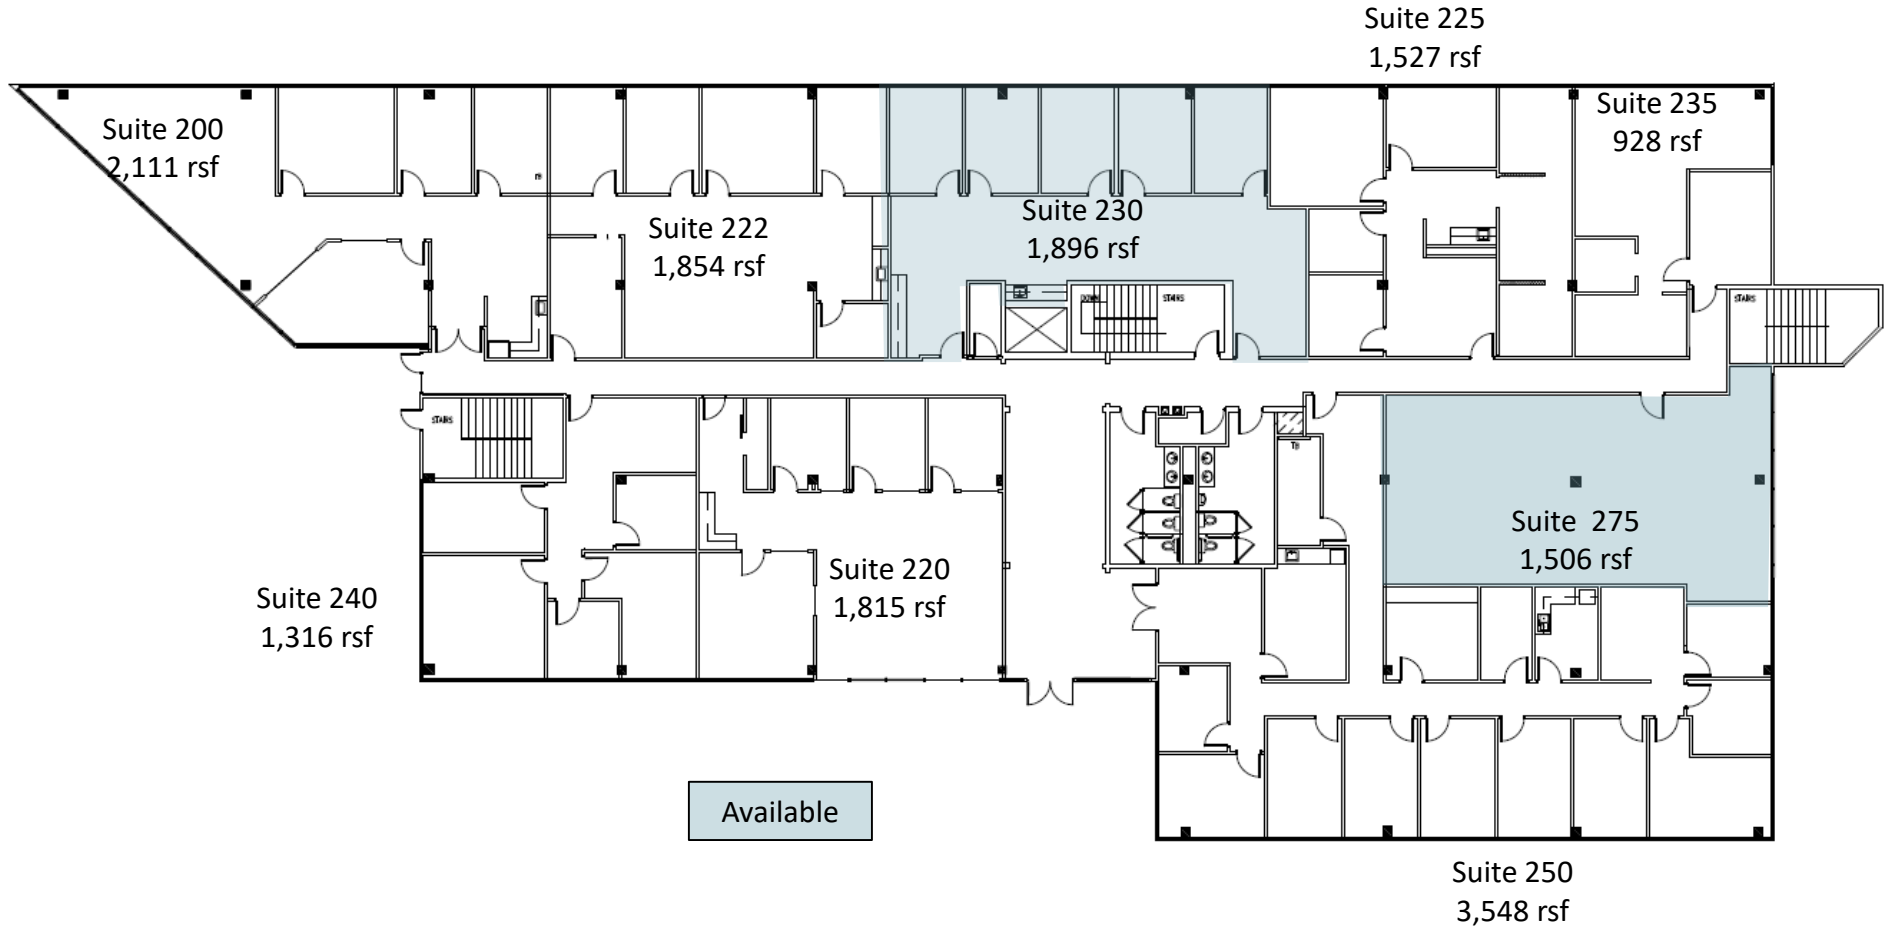

1900 Century Place

Second Floor

Candy McIntyre
Vice President, Leasing

Direct: 770.623.2099

Mobile: 404.408.9788

cmcintyre@BrandProperties.com

BRAND Real Estate Services

1960 Satellite Boulevard, Suite 1300

Duluth, Georgia 30097

770.476.4801 BrandProperties.com