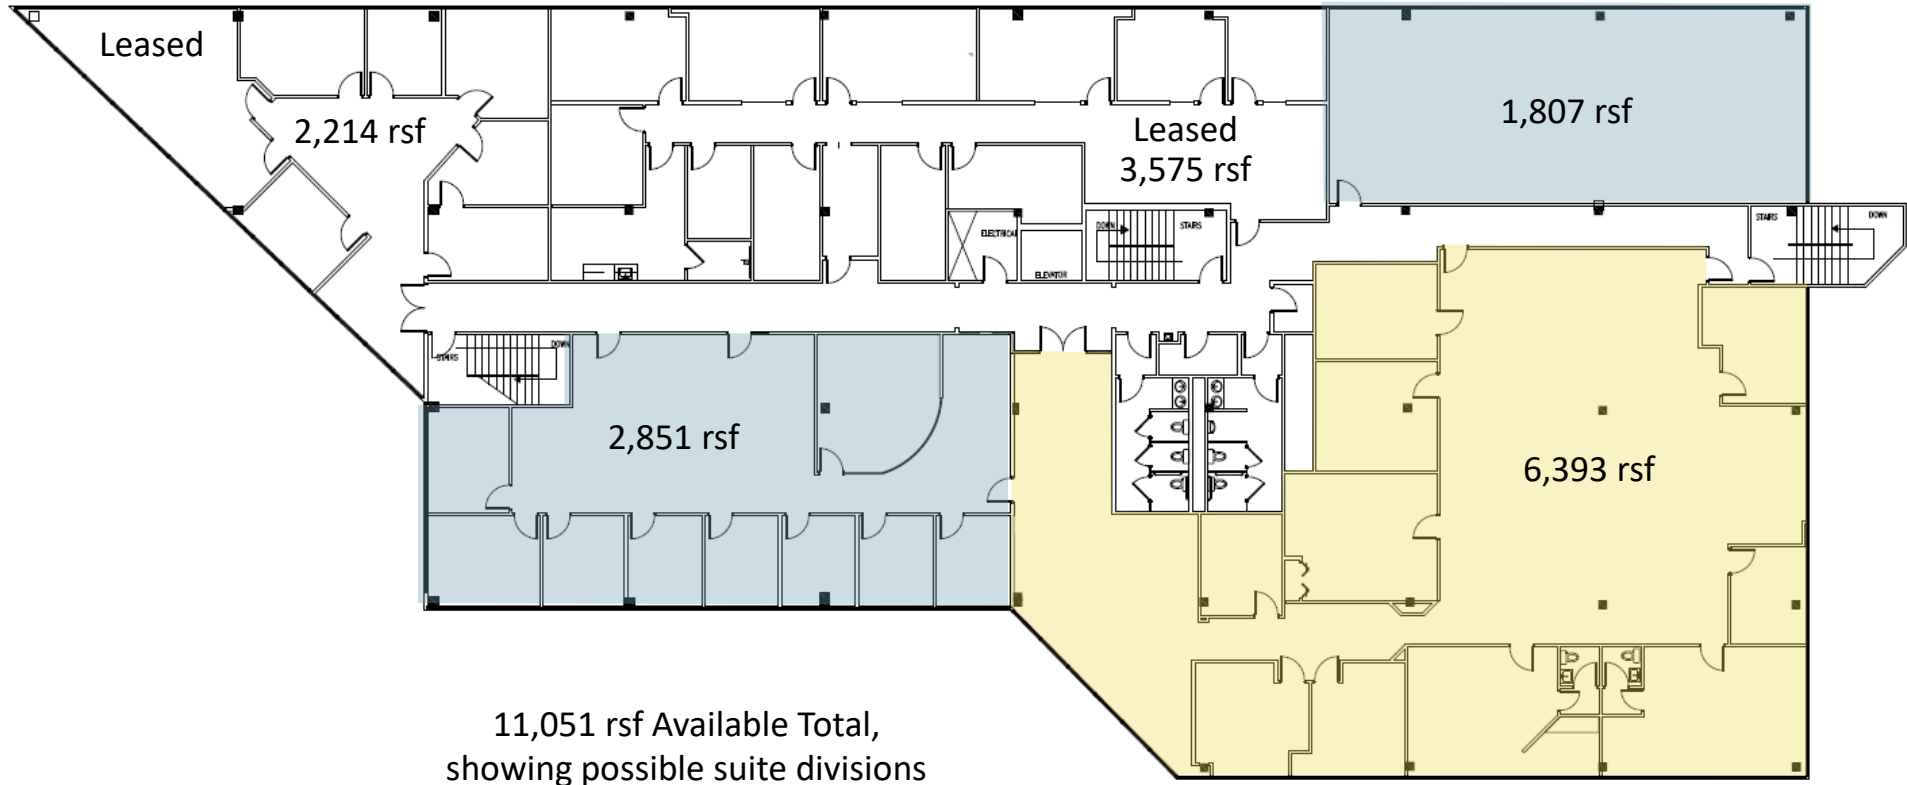

Duluth, Georgia 30097

770.476.4801 BrandProperties.com

1900 Century Place

Third Floor

11,051 rsf Available Total,
showing possible suite divisions

Candy McIntyre
Vice President, Leasing

Direct: 770.623.2099