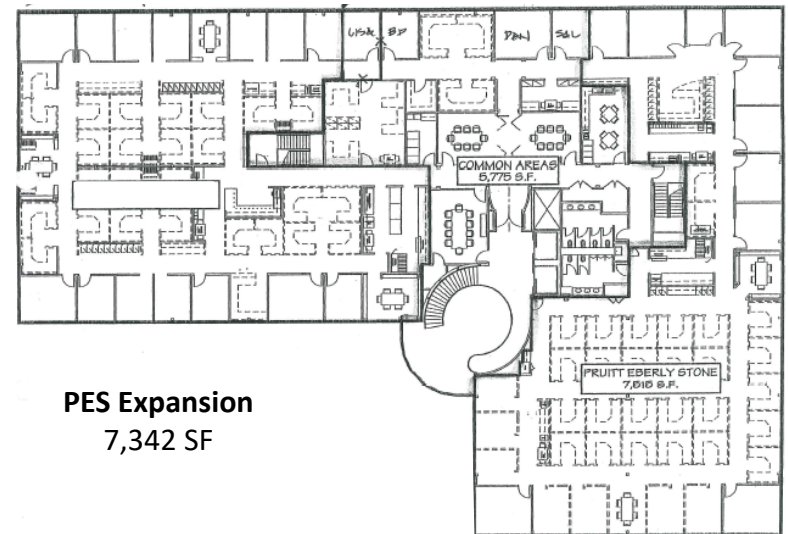

1852 Century Place

Atlanta, GA 30345

First Floor

Micron Optics
21,000 SF

Second Floor

PES Expansion
7,342 SF

PES
13,558 SF

Candy McIntyre
Vice President, Leasing
Direct: 770.623.2099
Mobile: 404.408.9788
cmcintyre@BrandProperties.com