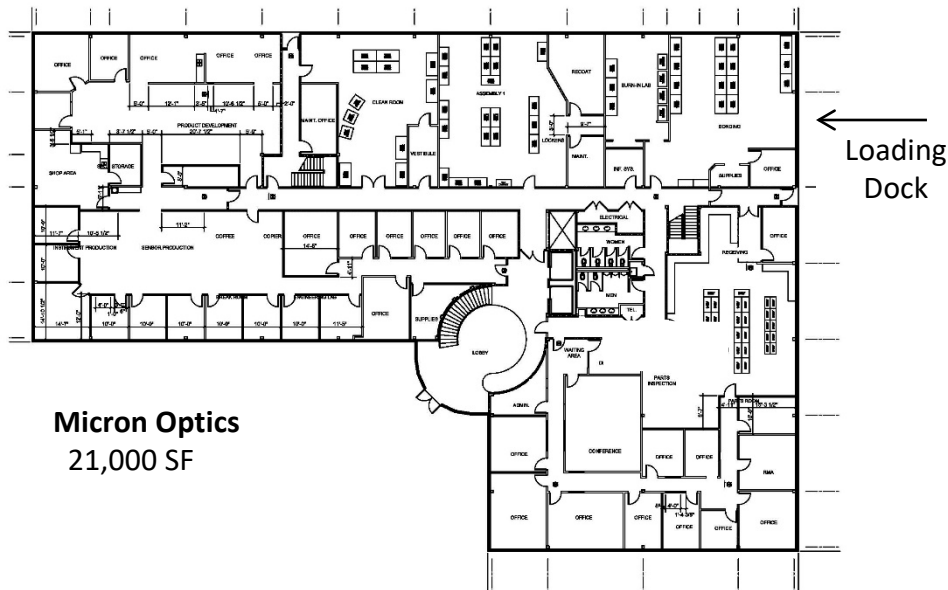

1852 Century Place

Atlanta, GA 30345

First Floor

Micron Optics
21,000 SF

Second Floor

PES Expansion
7,342 SF

PES
13,558 SF

Candy McIntyre
Vice President, Leasing
Direct: 770.623.2099
Mobile: 404.408.9788
cmcintyre@BrandProperties.com