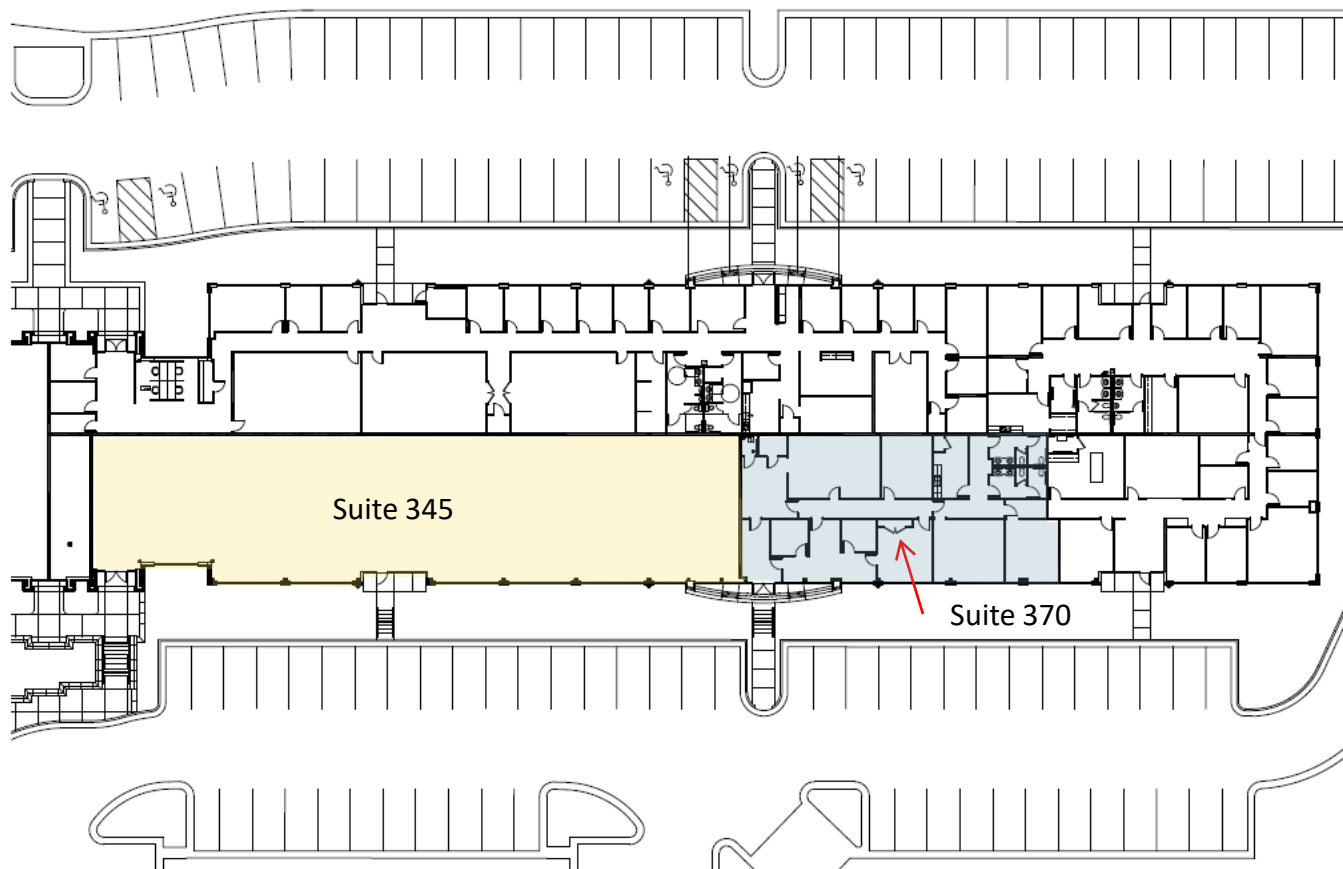

1255 Lakes Parkway

Building 300, Lawrenceville, GA 30343

Suite 345	7,399 rsf
Suite 370	3,671 rsf
Combined	11,070 rsf

Candy McIntyre
Vice President, Leasing

Direct: 770.623.2099

Mobile: 404.408.9788

cmcintyre@BrandProperties.com