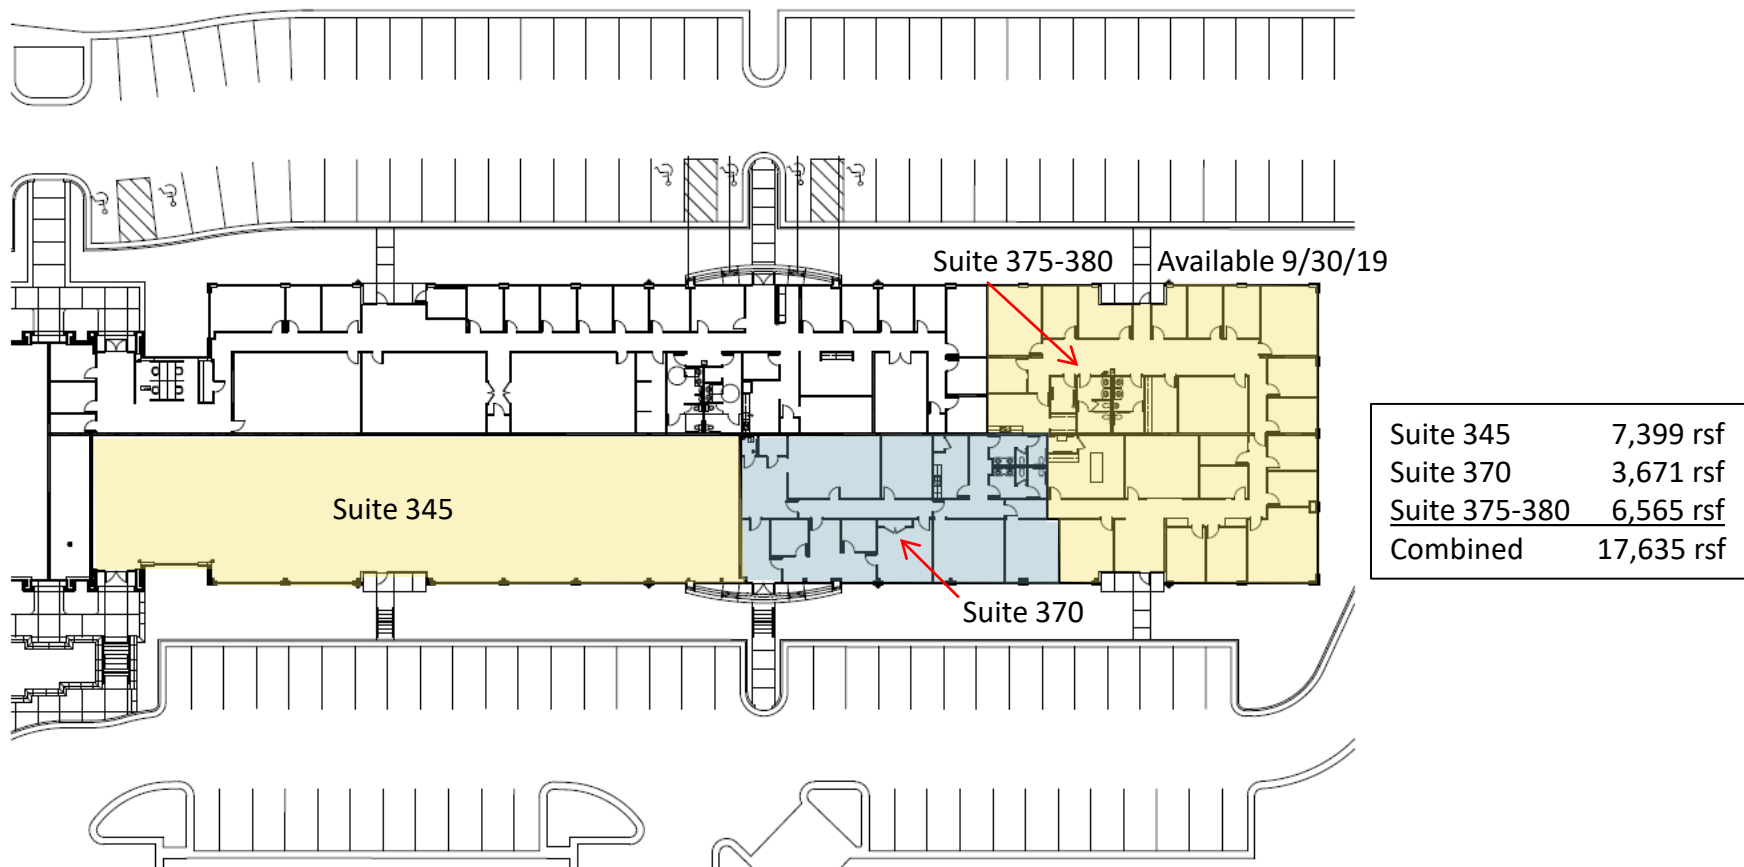

1255 Lakes Parkway

Building 300, Lawrenceville, GA 30343

Candy McIntyre
Vice President, Leasing

Direct: 770.623.2099

Mobile: 404.408.9788

cmcintyre@BrandProperties.com

BRAND Real Estate Services

1960 Satellite Boulevard, Suite 1300

Duluth, Georgia 30097

770.476.4801 BrandProperties.com