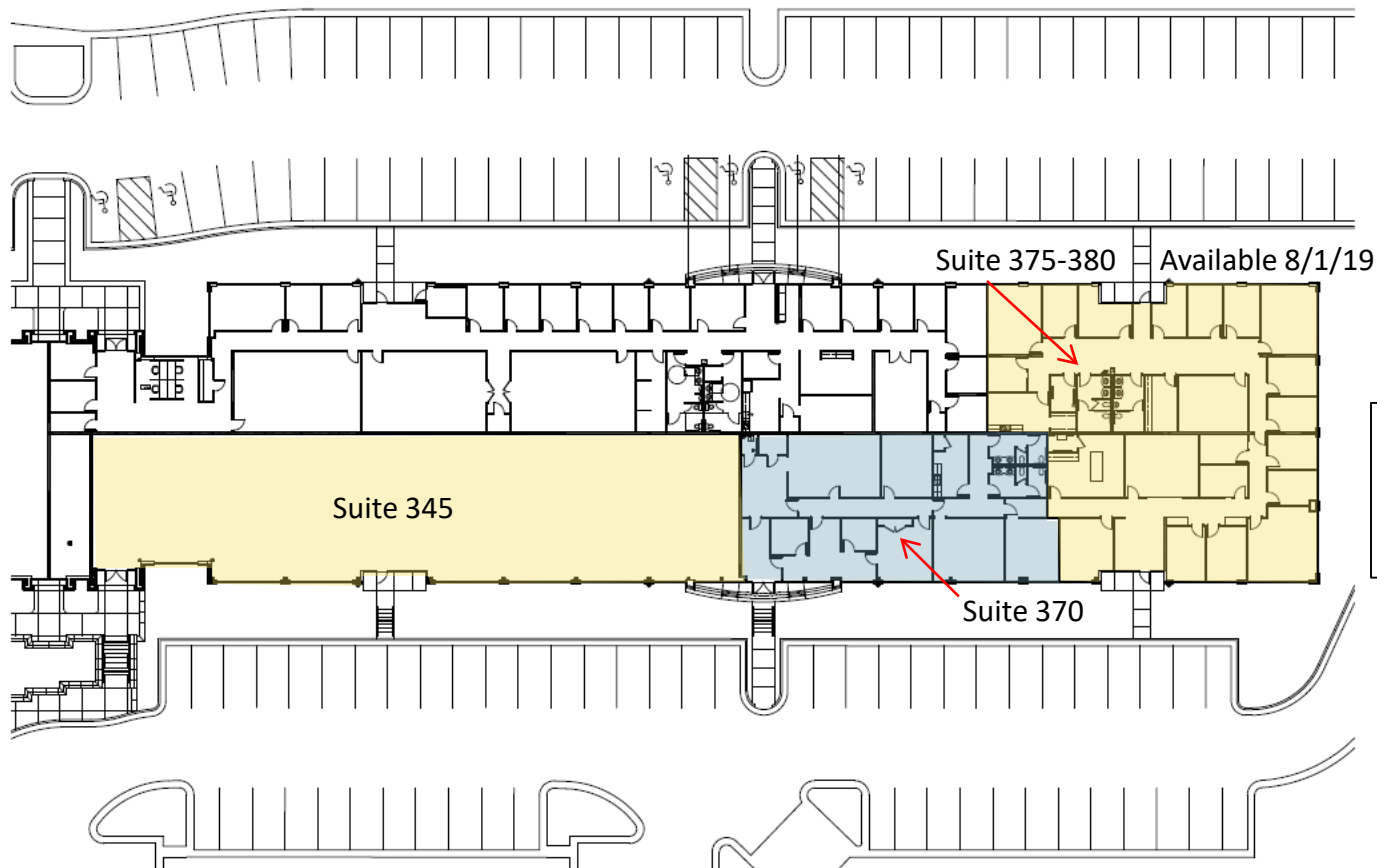

1255 Lakes Parkway

Building 300, Lawrenceville, GA 30343

Suite 345	7,399 rsf
Suite 370	3,671 rsf
Suite 375-380	6,565 rsf
Combined	17,635 rsf

Candy McIntyre
Vice President, Leasing
Direct: 770.623.2099
Mobile: 404.408.9788
cmcintyre@BrandProperties.com