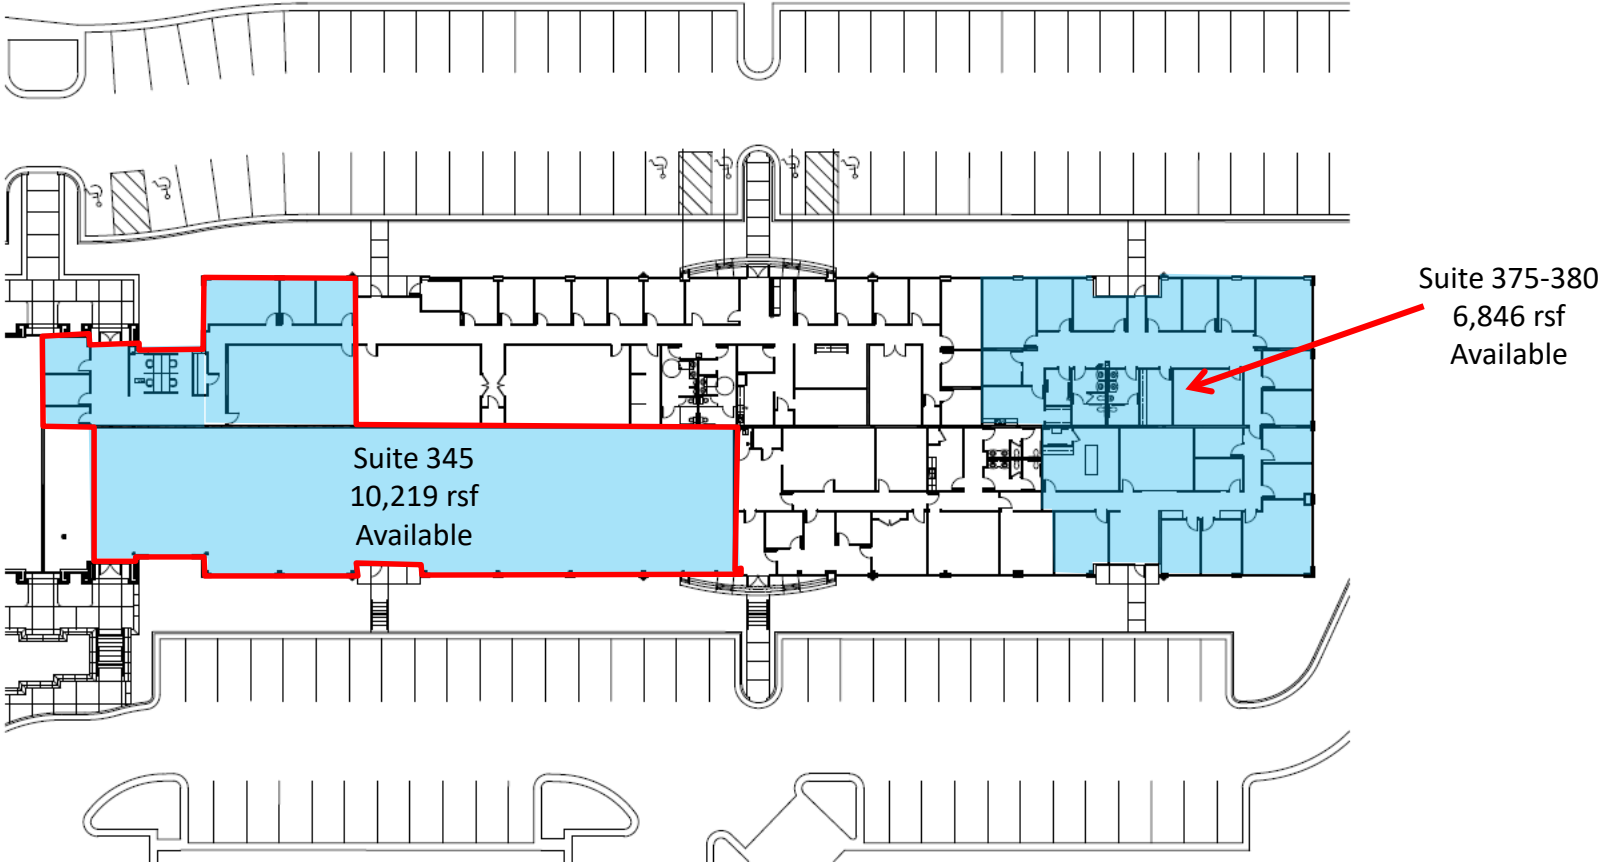

1255 Lakes Parkway

Building 300, Lawrenceville, GA 30343

Candy McIntyre
Vice President, Leasing
Direct: 770.623.2099
Mobile: 404.408.9788
cmcintyre@BrandProperties.com

BRAND Real Estate Services
1960 Satellite Boulevard, Suite 1300
Duluth, Georgia 30097
770.476.4801 BrandProperties.com