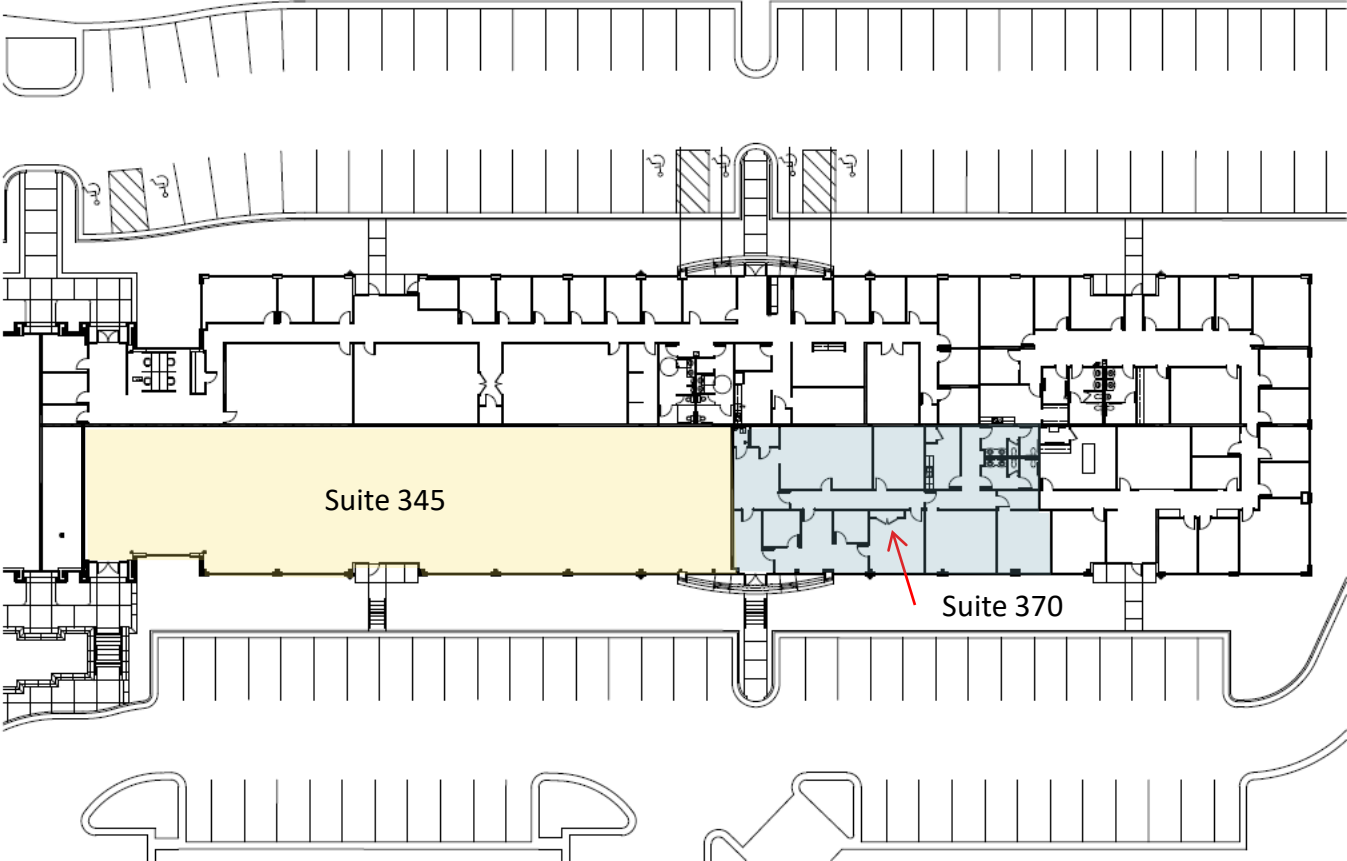

1255 Lakes Parkway

Building 300, Lawrenceville, GA 30343

Suite 345	7,399 rsf
Suite 370	3,671 rsf
Combined	11,070 rsf

Candy McIntyre
Senior Leasing Representative
Direct: 770.623.2099
Mobile: 404.408.9788
cmcintyre@BrandProperties.com