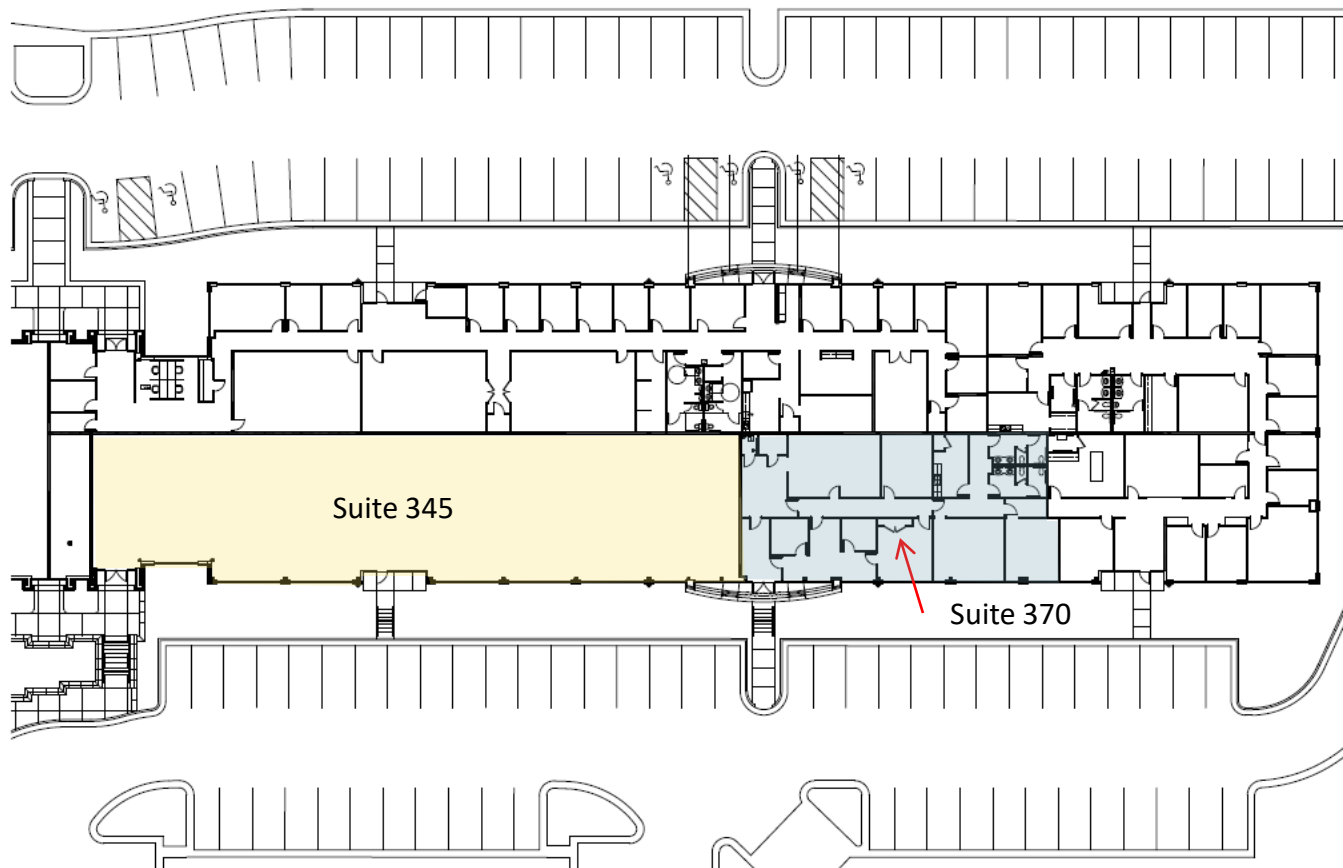

1255 Lakes Parkway

Building 300, Lawrenceville, GA 30343

Suite 345	7,399 rsf
Suite 370	3,671 rsf
Combined	11,070 rsf

Candy McIntyre
Senior Leasing Representative
Direct: 770.623.2099
Mobile: 404.408.9788
cmcintyre@BrandProperties.com